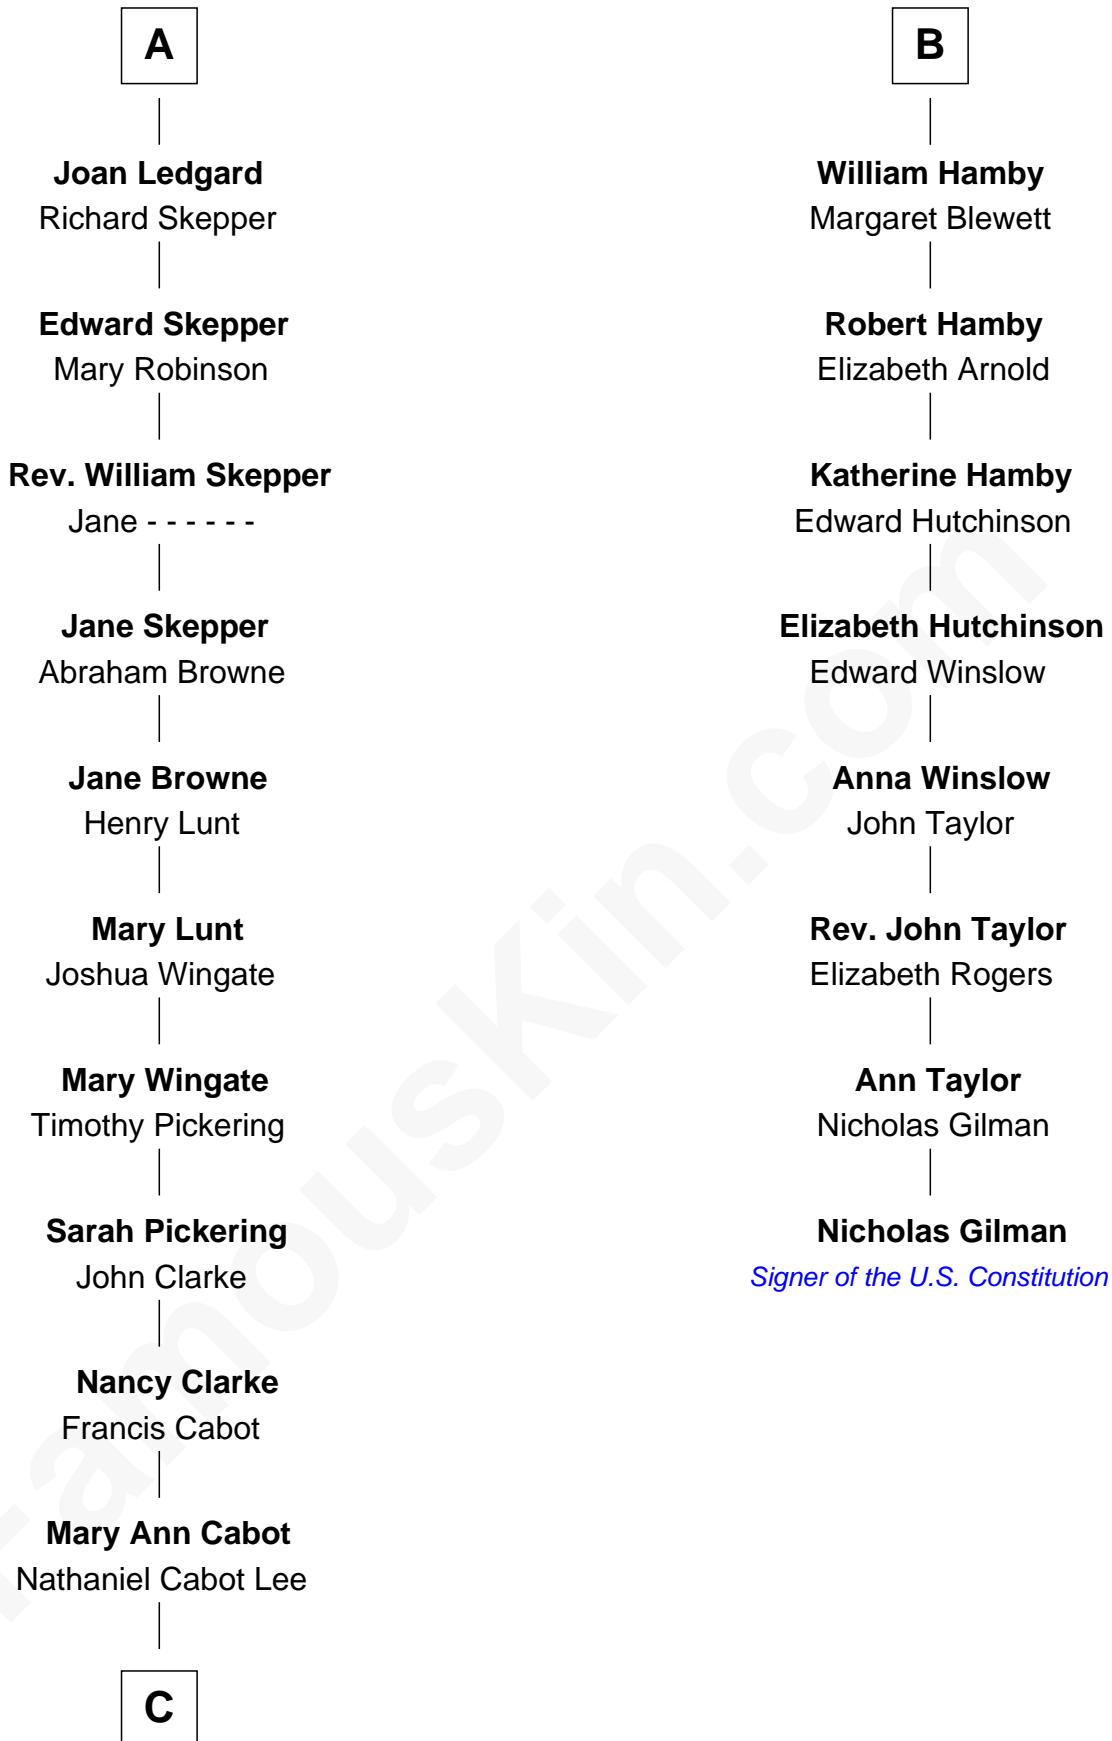

FamousKin.com

Relationship Chart of

Alice (Lee) Roosevelt

First Wife of President Theodore Roosevelt

14th cousin 5 times removed of

Nicholas Gilman

Signer of the U.S. Constitution

C

—
John Clarke Lee
Harriet Paine Rose

—
George Cabot Lee
Caroline Watts Haskell

—
Alice (Lee) Roosevelt
Wife of President Theodore Roosevelt

FamousKin.com