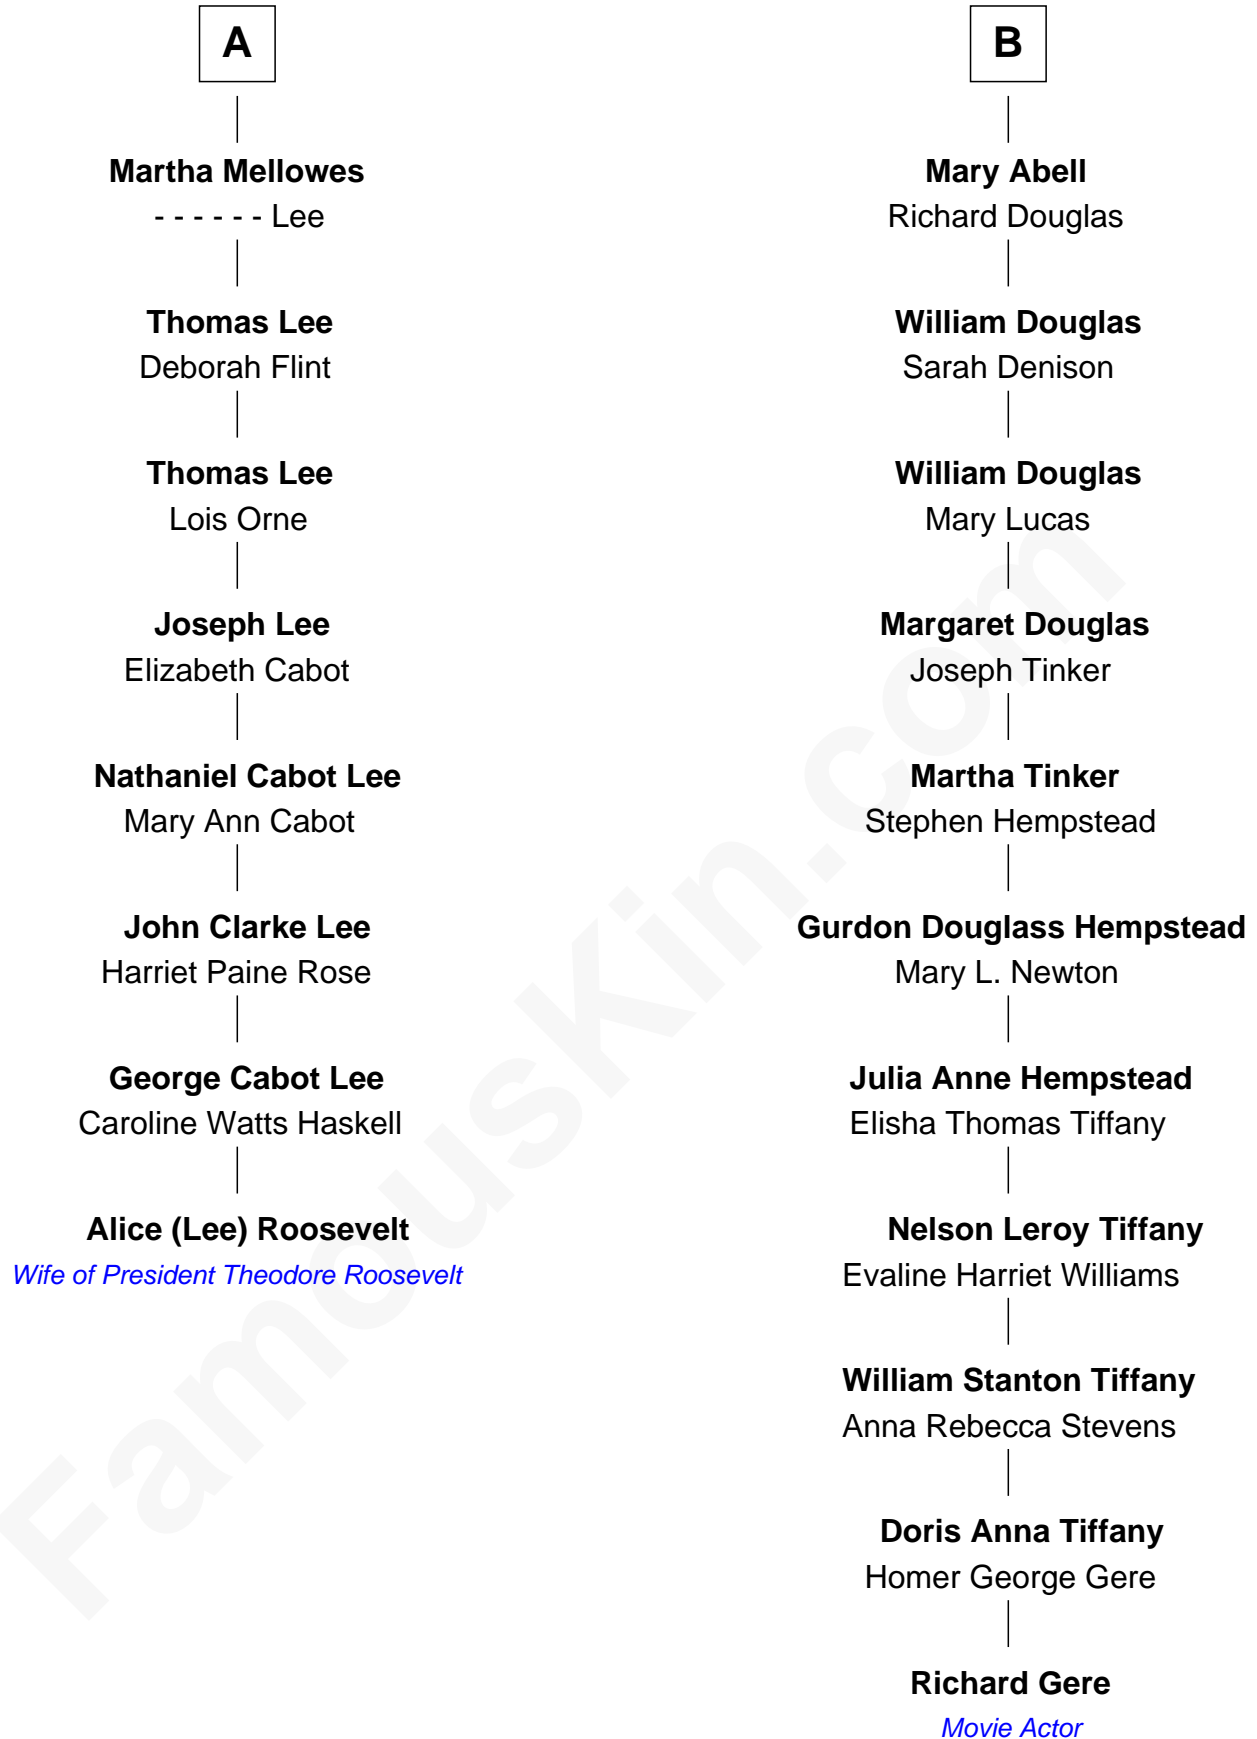

FamousKin.com

Relationship Chart of

Alice (Lee) Roosevelt

First Wife of President Theodore Roosevelt

14th cousin 3 times removed of

Richard Gere

Movie Actor

Richard Gere photo by [Francesco \(spaceodyssey\)](#) (CC BY 2.0)