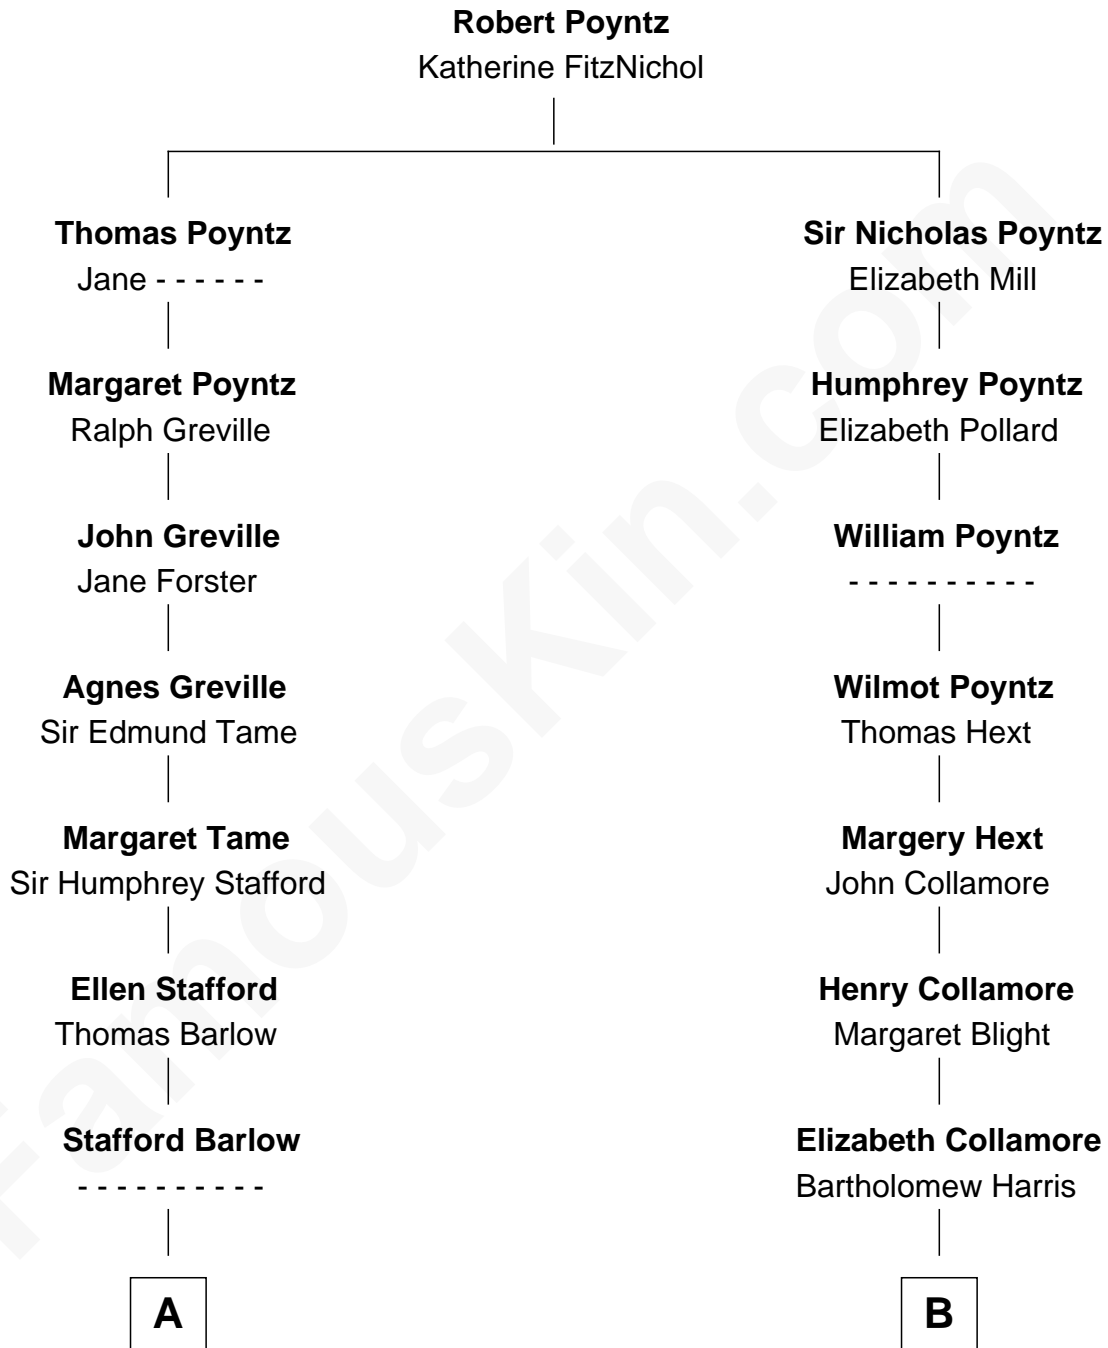

FamousKin.com

Relationship Chart of

Alice (Lee) Roosevelt

First Wife of President Theodore Roosevelt

16th cousin 2 times removed of

Howard Dean

79th Governor of Vermont

C

Andrea Belden Maitland

Howard Brush Dean

Howard Dean

79th Governor of Vermont

FamousKin.com