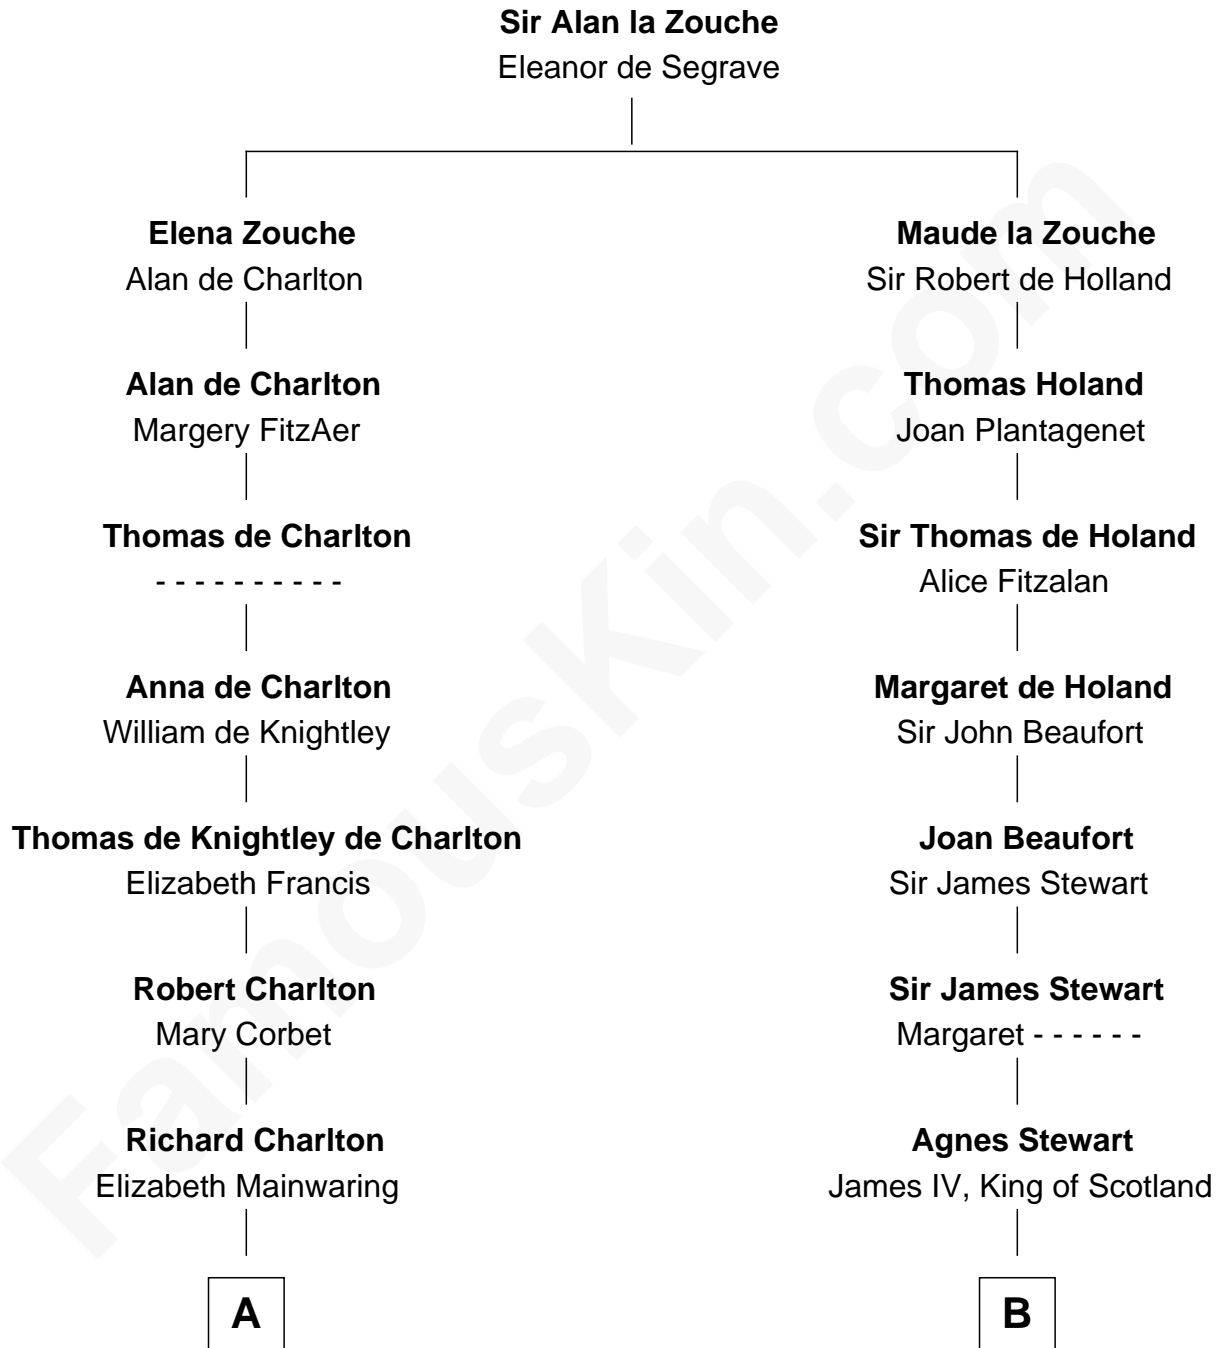

FamousKin.com

Relationship Chart of

Alice (Lee) Roosevelt

First Wife of President Theodore Roosevelt

20th cousin 1 time removed of

Howard Dean

79th Governor of Vermont

C

Nathaniel Cabot Lee

Mary Ann Cabot

John Clarke Lee

Harriet Paine Rose

George Cabot Lee

Caroline Watts Haskell

Alice (Lee) Roosevelt

Wife of President Theodore Roosevelt