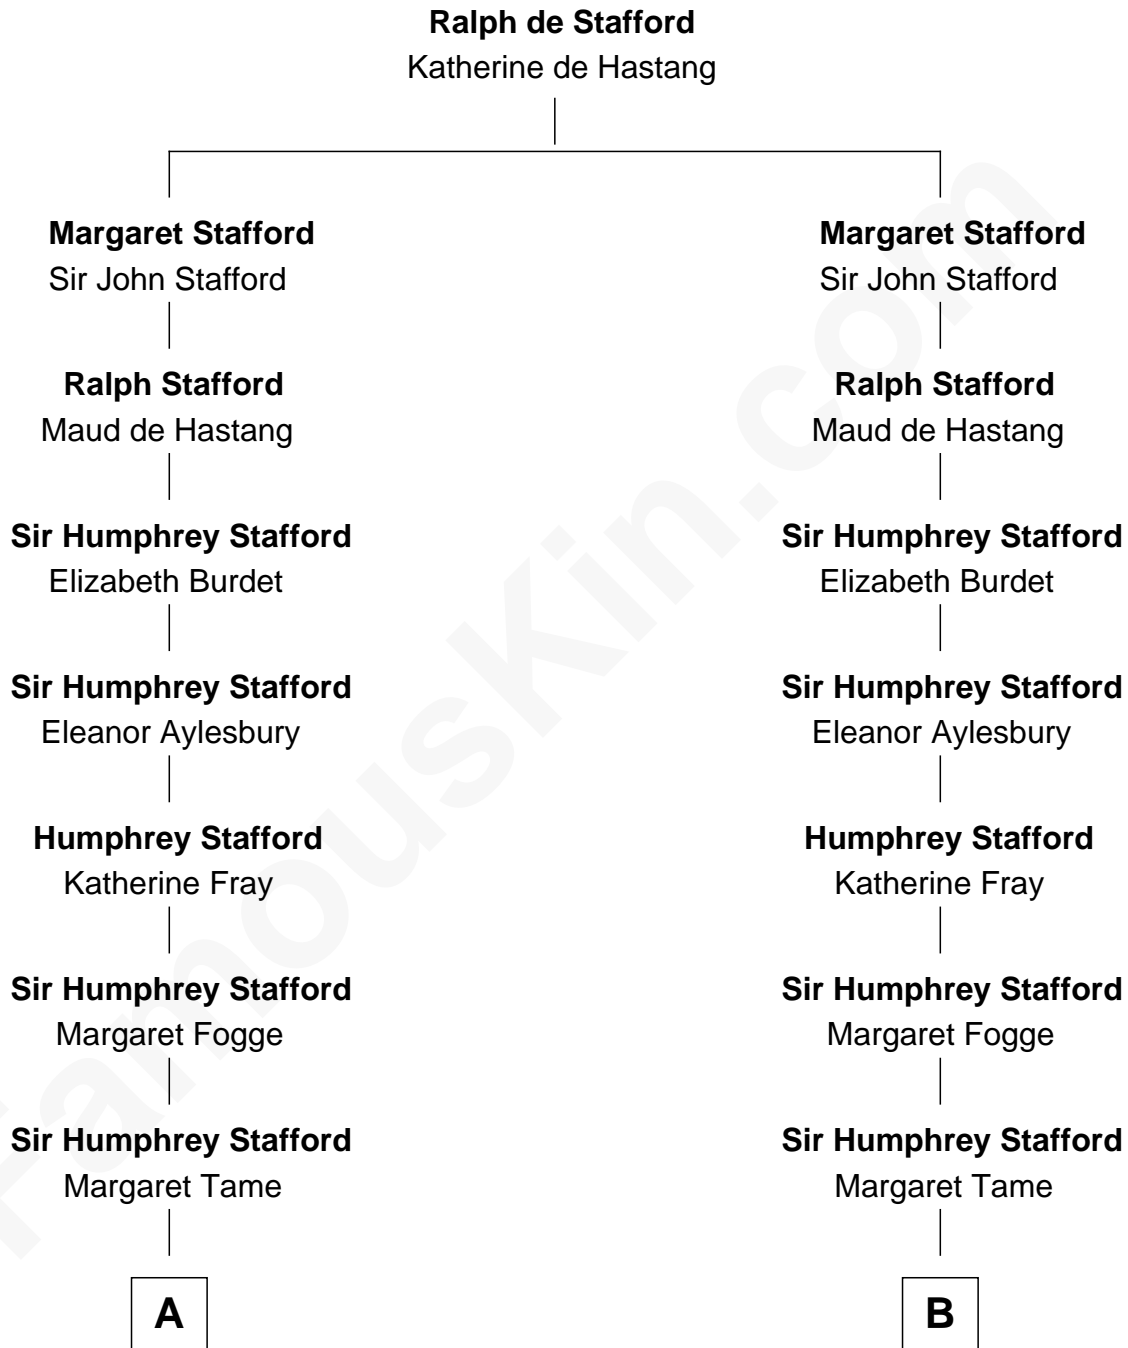

FamousKin.com

Relationship Chart of

Alice (Lee) Roosevelt

First Wife of President Theodore Roosevelt

18th cousin 1 time removed of

Richard Nixon

37th U.S. President

FamousKin.com