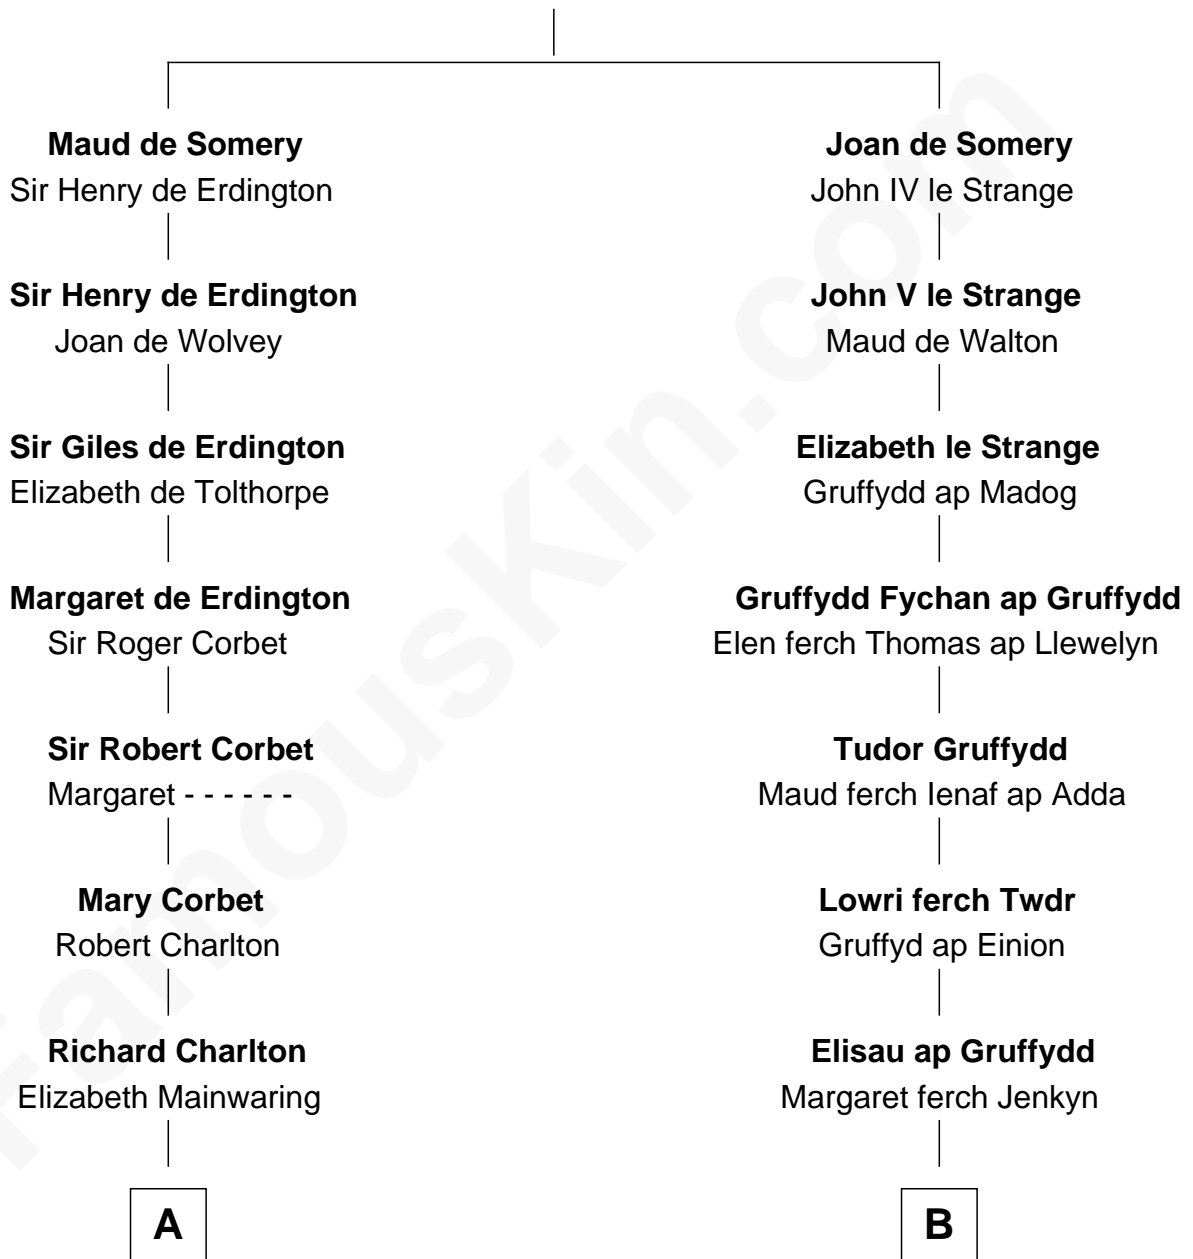

FamousKin.com

Relationship Chart of

Alice (Lee) Roosevelt

First Wife of President Theodore Roosevelt

20th cousin of

Humphrey Bogart
Movie Actor

Sir Roger de Somery
Nichole d'Aubenev

C

Nathaniel Cabot Lee

Mary Ann Cabot

John Clarke Lee

Harriet Paine Rose

George Cabot Lee

Caroline Watts Haskell

Alice (Lee) Roosevelt

Wife of President Theodore Roosevelt