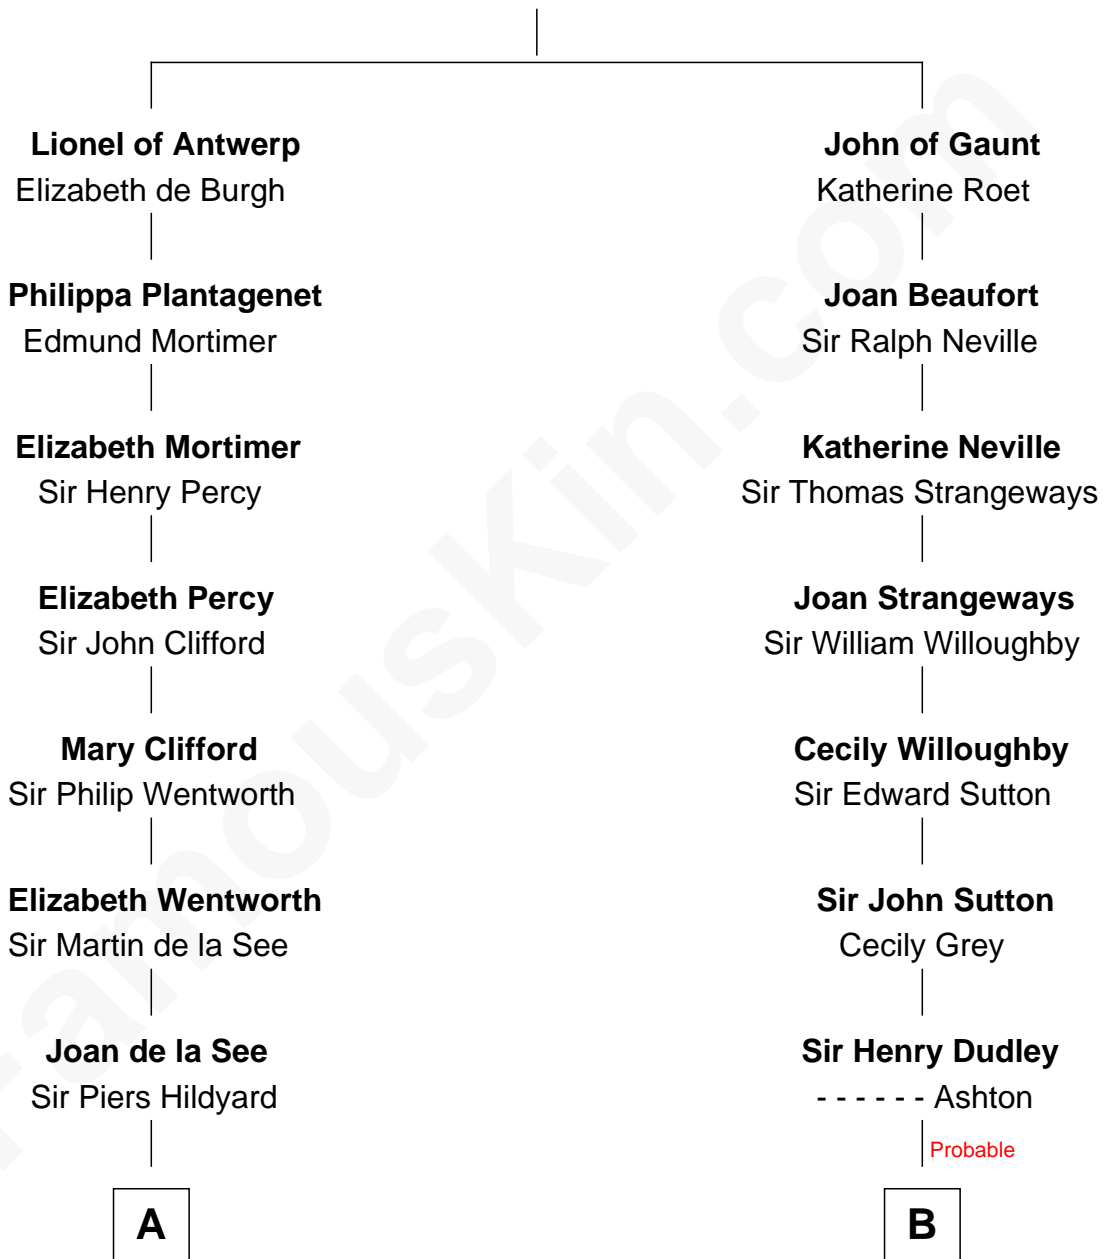

FamousKin.com

Relationship Chart of

Alice (Lee) Roosevelt

First Wife of President Theodore Roosevelt

18th cousin 2 times removed of

Humphrey Bogart
Movie Actor

Edward III, King of England
Philippa of Hainault

C

Mary Ann Cabot
Nathaniel Cabot Lee

John Clarke Lee
Harriet Paine Rose

George Cabot Lee
Caroline Watts Haskell

Alice (Lee) Roosevelt
Wife of President Theodore Roosevelt

D

Maud Humphrey
Dr. Belmont Deforest Bogart