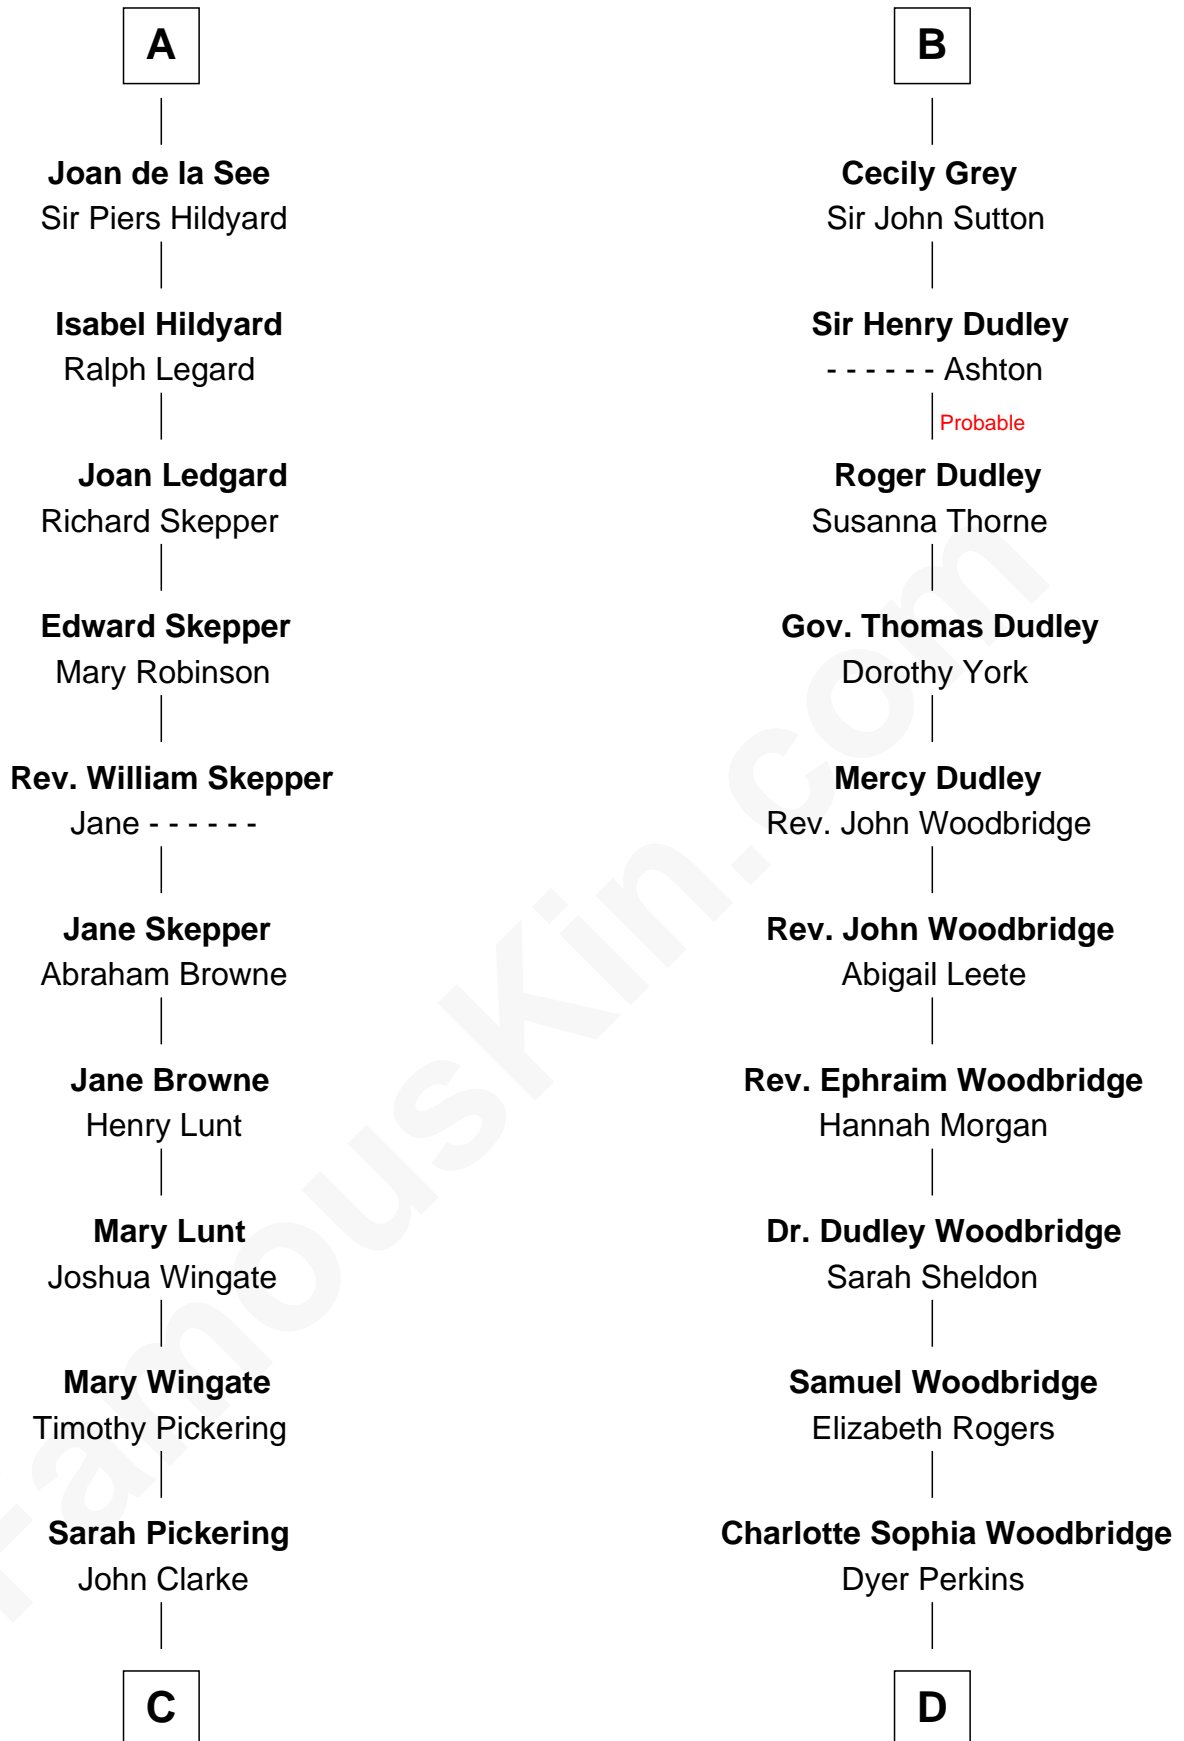

## Relationship Chart of

### Alice (Lee) Roosevelt

*First Wife of President Theodore Roosevelt*

20th cousin 1 time removed of

**Humphrey Bogart**  
*Movie Actor*

**William de Ros**  
Maude de Vaux

**C**

**Nancy Clarke**  
Francis Cabot

**Mary Ann Cabot**  
Nathaniel Cabot Lee

**John Clarke Lee**  
Harriet Paine Rose

**George Cabot Lee**  
Caroline Watts Haskell

**Alice (Lee) Roosevelt**  
*Wife of President Theodore Roosevelt*

**D**

**Elizabeth Rogers Perkins**  
Harvey Humphrey