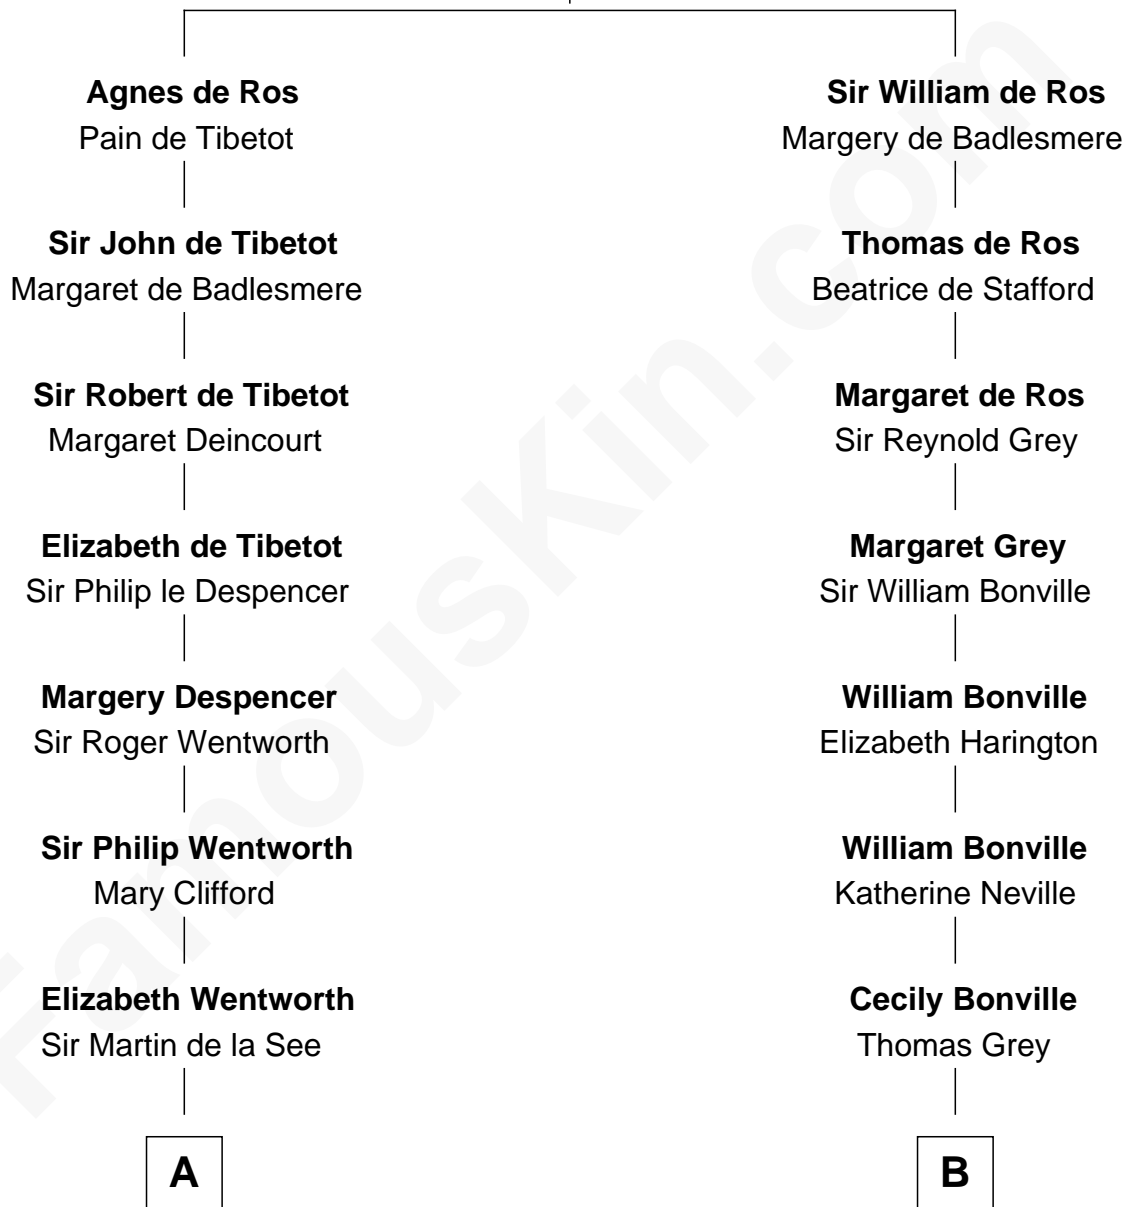

## Relationship Chart of

### Alice (Lee) Roosevelt

*First Wife of President Theodore Roosevelt*

20th cousin 1 time removed of

**Humphrey Bogart**  
*Movie Actor*

**William de Ros**  
Maude de Vaux

**C**

**Nancy Clarke**  
Francis Cabot

**Mary Ann Cabot**  
Nathaniel Cabot Lee

**John Clarke Lee**  
Harriet Paine Rose

**George Cabot Lee**  
Caroline Watts Haskell

**Alice (Lee) Roosevelt**  
*Wife of President Theodore Roosevelt*

**D**

**Elizabeth Rogers Perkins**  
Harvey Humphrey