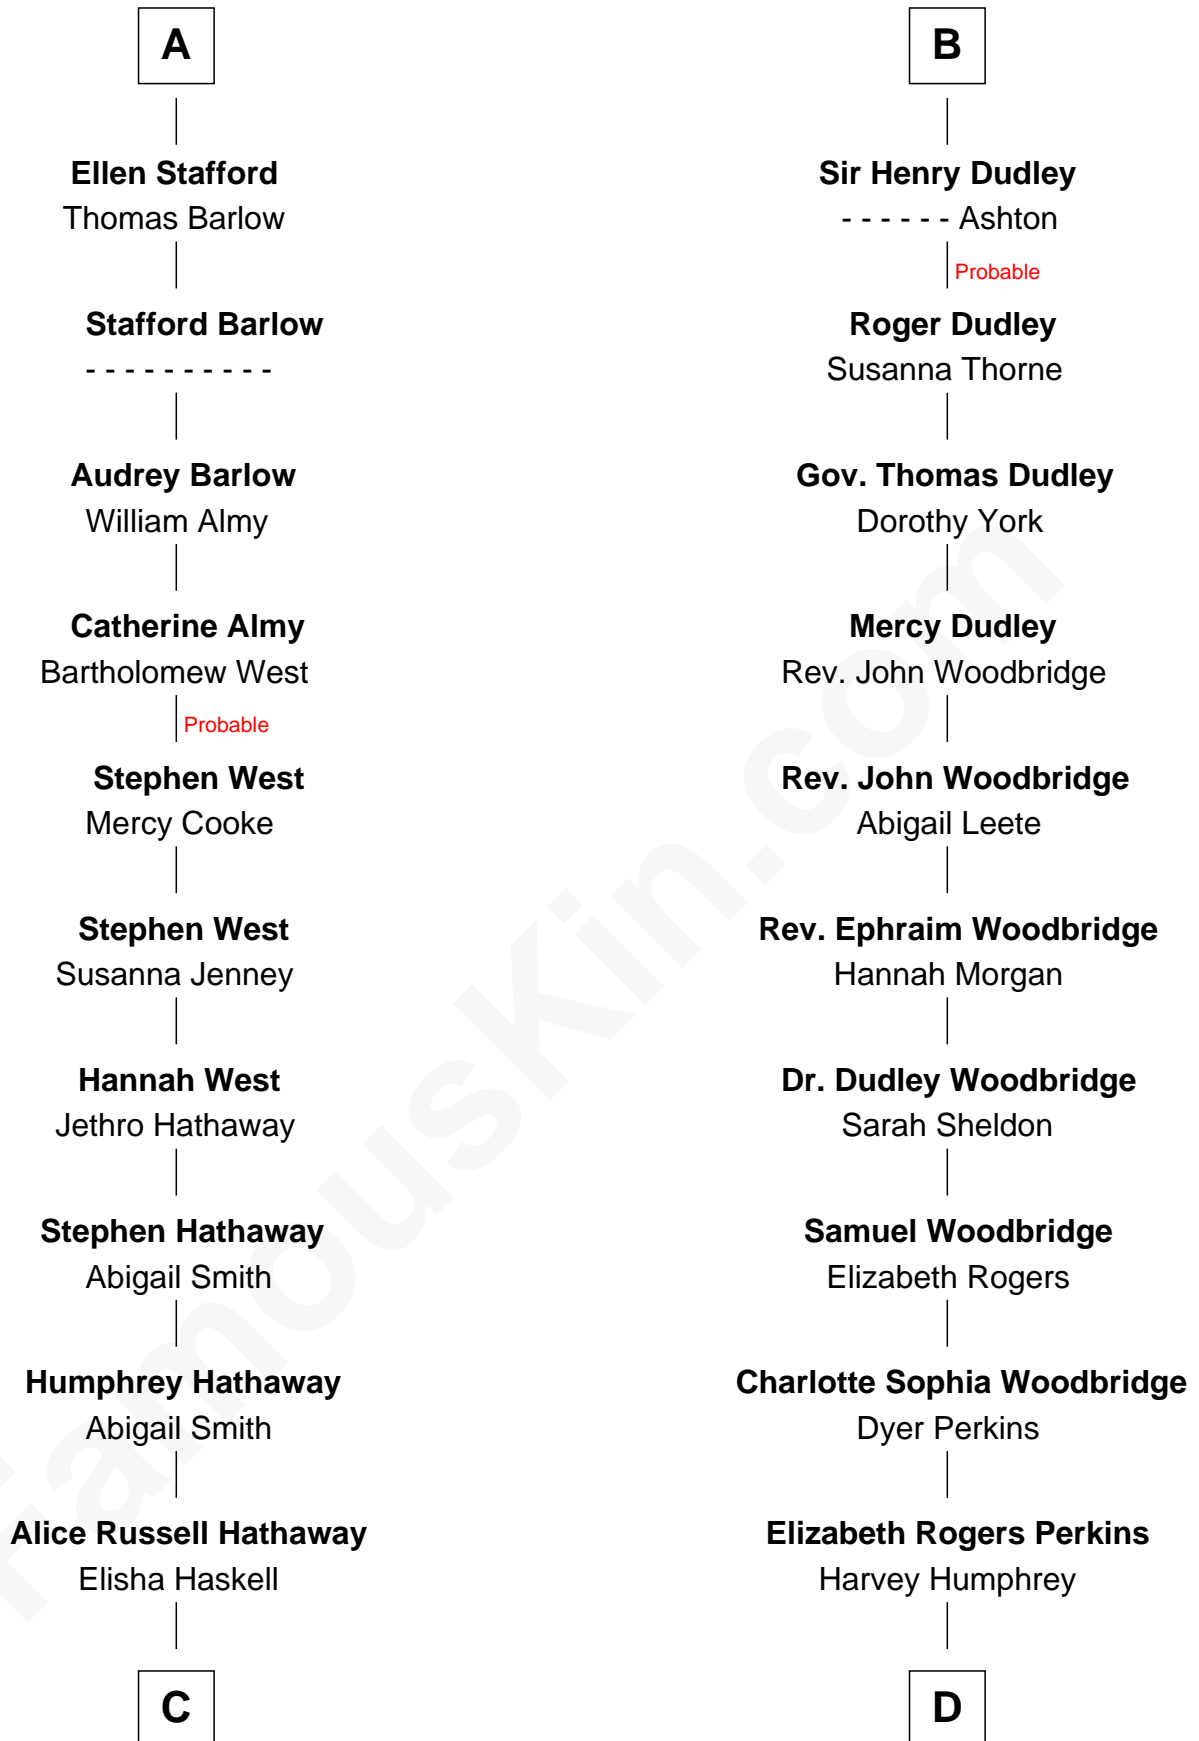

FamousKin.com

Relationship Chart of

Alice (Lee) Roosevelt

First Wife of President Theodore Roosevelt

18th cousin 1 time removed of

Humphrey Bogart
Movie Actor

FamousKin.com