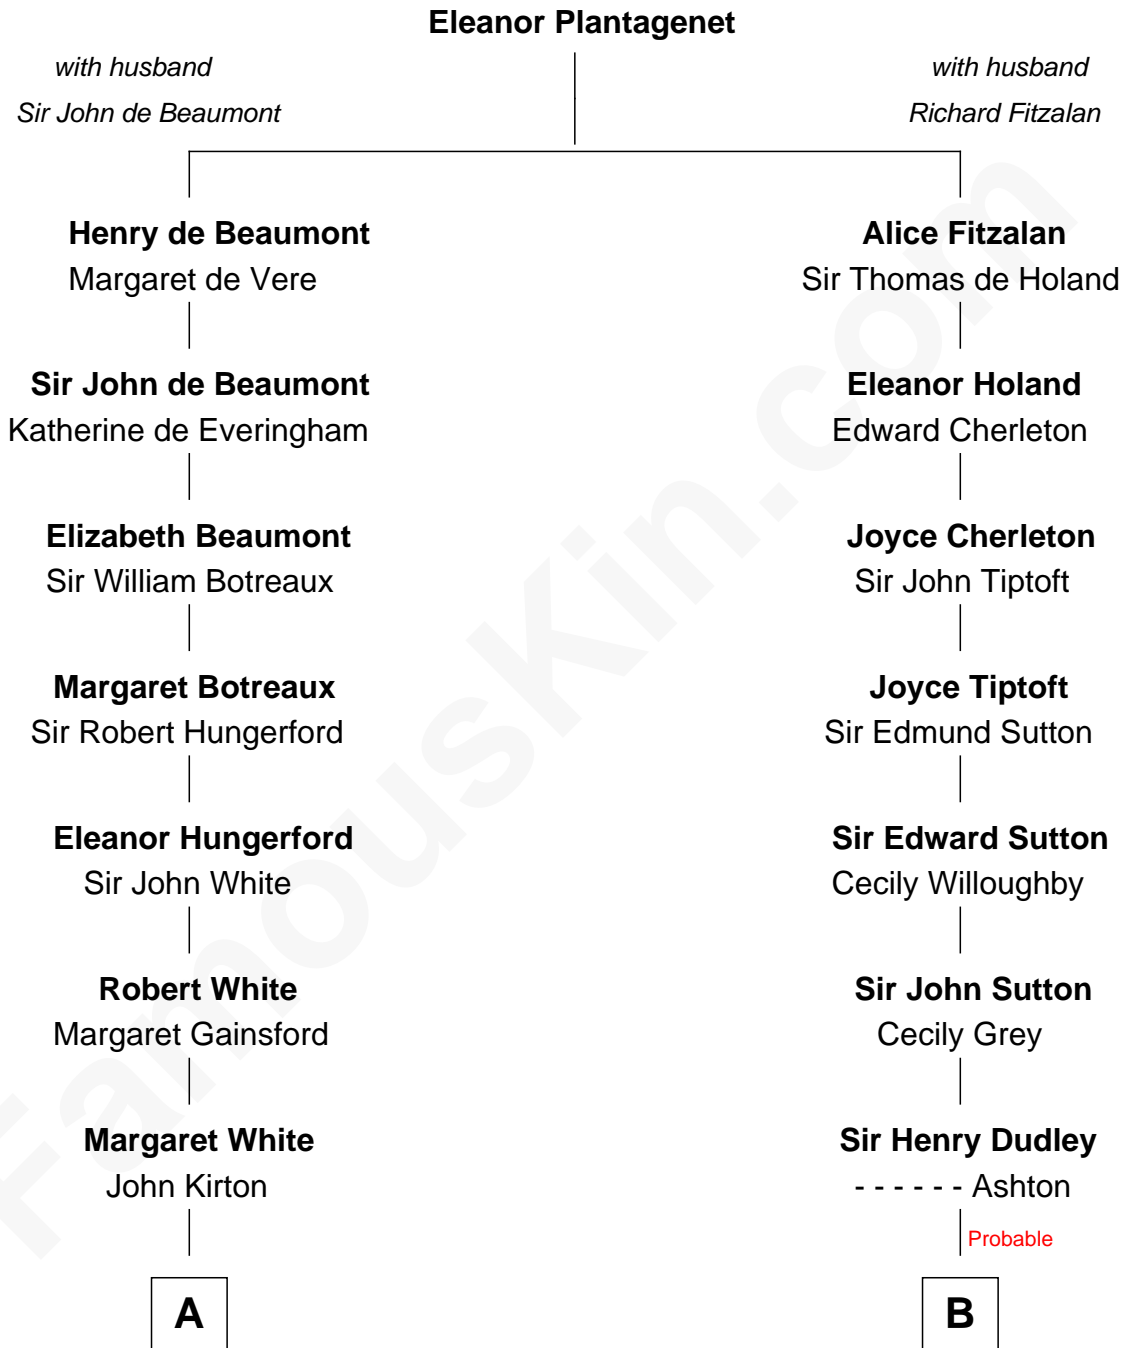

# FamousKin.com

## Relationship Chart of

### Alice (Lee) Roosevelt

First Wife of President Theodore Roosevelt

18th cousin 1 time removed of

**Humphrey Bogart**  
Movie Actor

**C**

**Harriet Paine Rose**

John Clarke Lee

**George Cabot Lee**