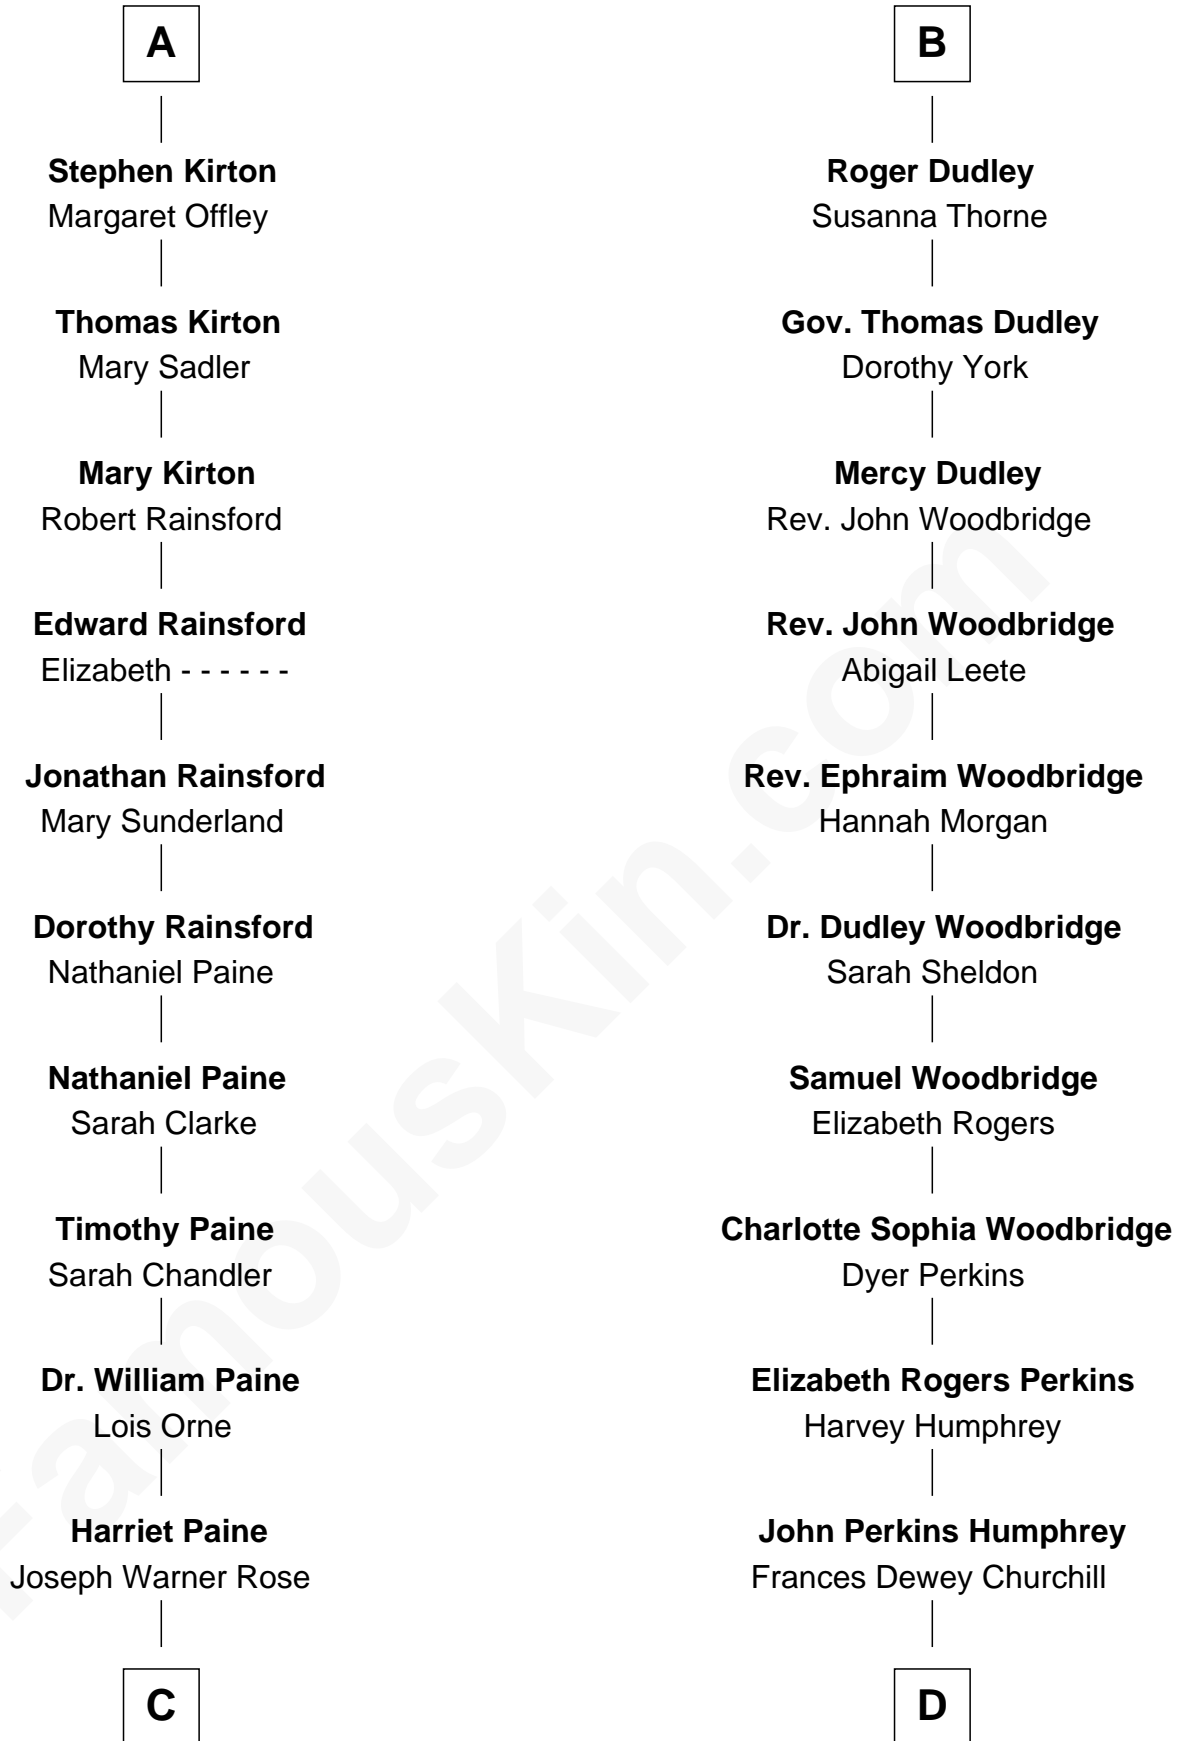

## Relationship Chart of

### Alice (Lee) Roosevelt

First Wife of President Theodore Roosevelt

18th cousin 1 time removed of

**Humphrey Bogart**  
Movie Actor

**C**

**Harriet Paine Rose**

John Clarke Lee

**George Cabot Lee**

Caroline Watts Haskell

**Alice (Lee) Roosevelt**

*Wife of President Theodore Roosevelt*

**D**

**Maud Humphrey**

Dr. Belmont Deforest Bogart

**Humphrey Bogart**

*Movie Actor*