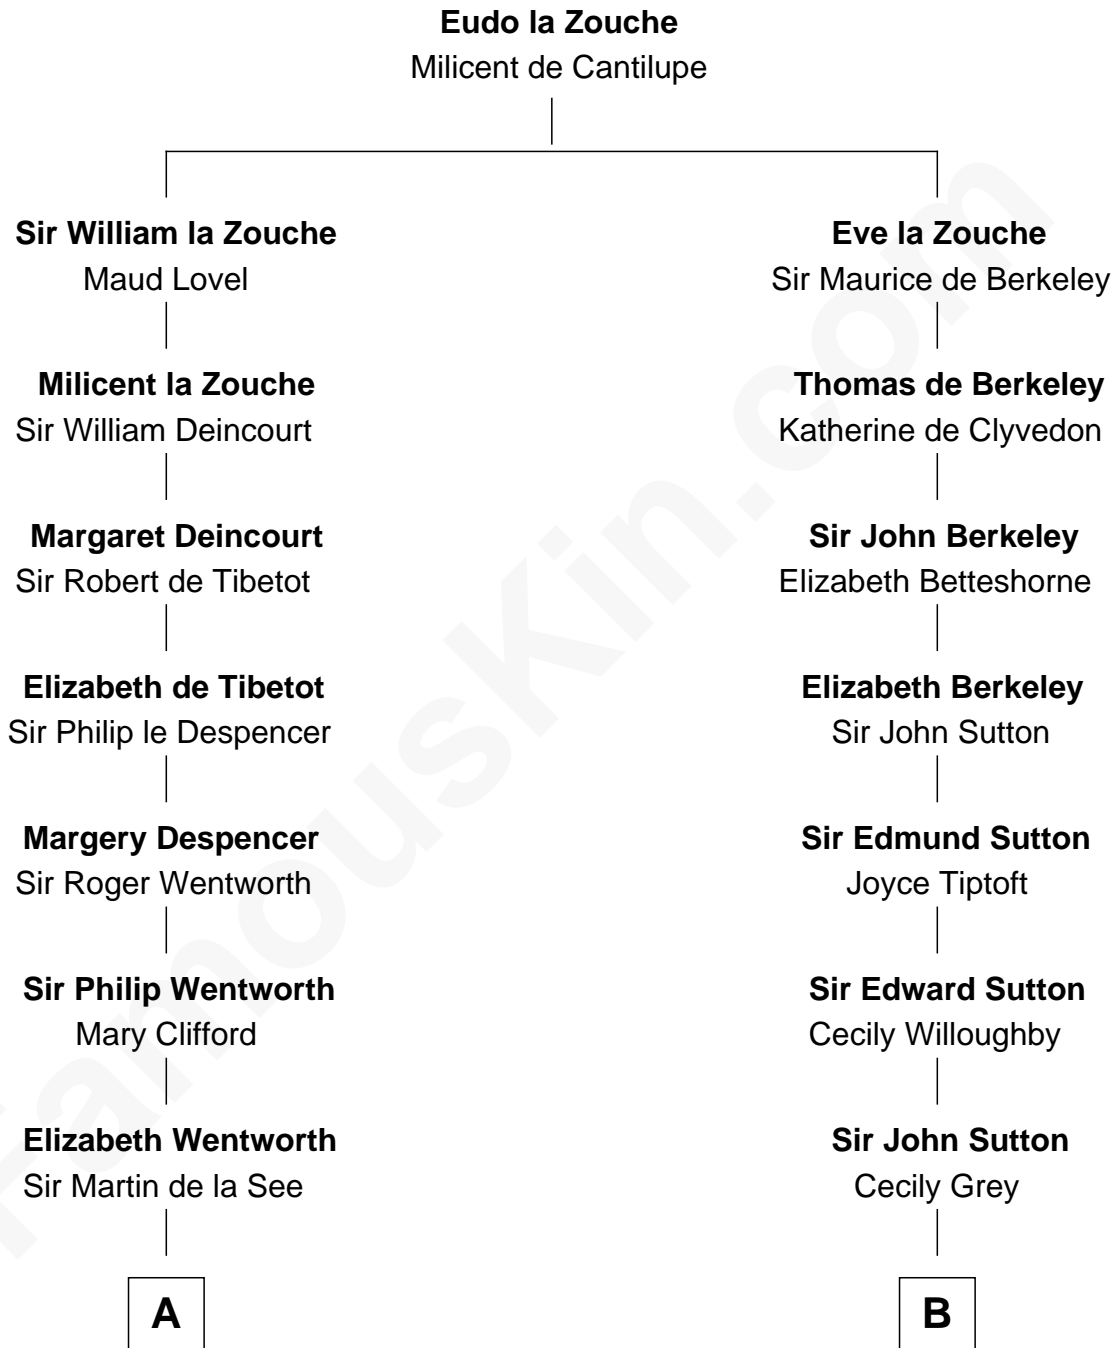

FamousKin.com

Relationship Chart of

Alice (Lee) Roosevelt

First Wife of President Theodore Roosevelt

19th cousin 2 times removed of

Humphrey Bogart
Movie Actor

C

Nancy Clarke
Francis Cabot

Mary Ann Cabot
Nathaniel Cabot Lee

John Clarke Lee
Harriet Paine Rose

George Cabot Lee
Caroline Watts Haskell

Alice (Lee) Roosevelt
Wife of President Theodore Roosevelt

D

John Perkins Humphrey
Frances Dewey Churchill