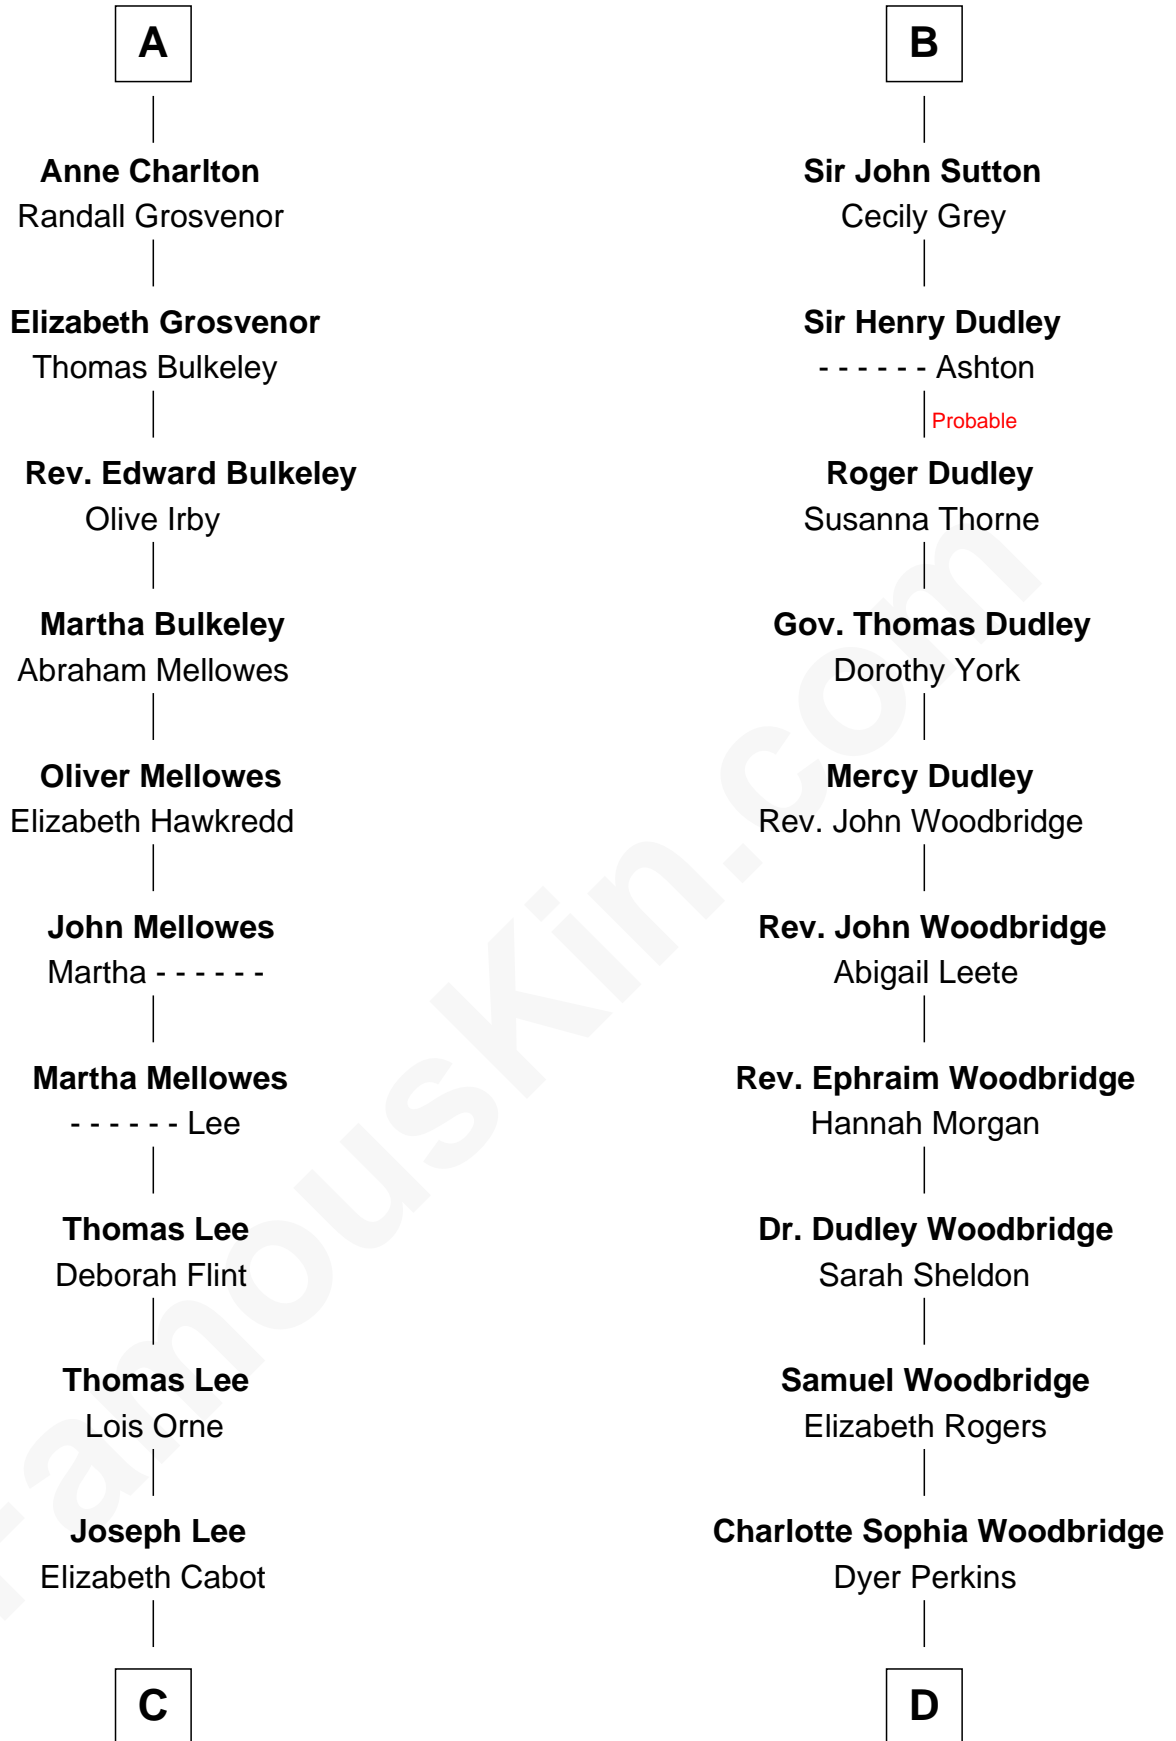

FamousKin.com

Relationship Chart of

Alice (Lee) Roosevelt

First Wife of President Theodore Roosevelt

20th cousin of

Humphrey Bogart
Movie Actor

Sir Alan la Zouche
Eleanor de Segrave

C

Nathaniel Cabot Lee

Mary Ann Cabot

John Clarke Lee

Harriet Paine Rose

George Cabot Lee

Caroline Watts Haskell

Alice (Lee) Roosevelt

Wife of President Theodore Roosevelt