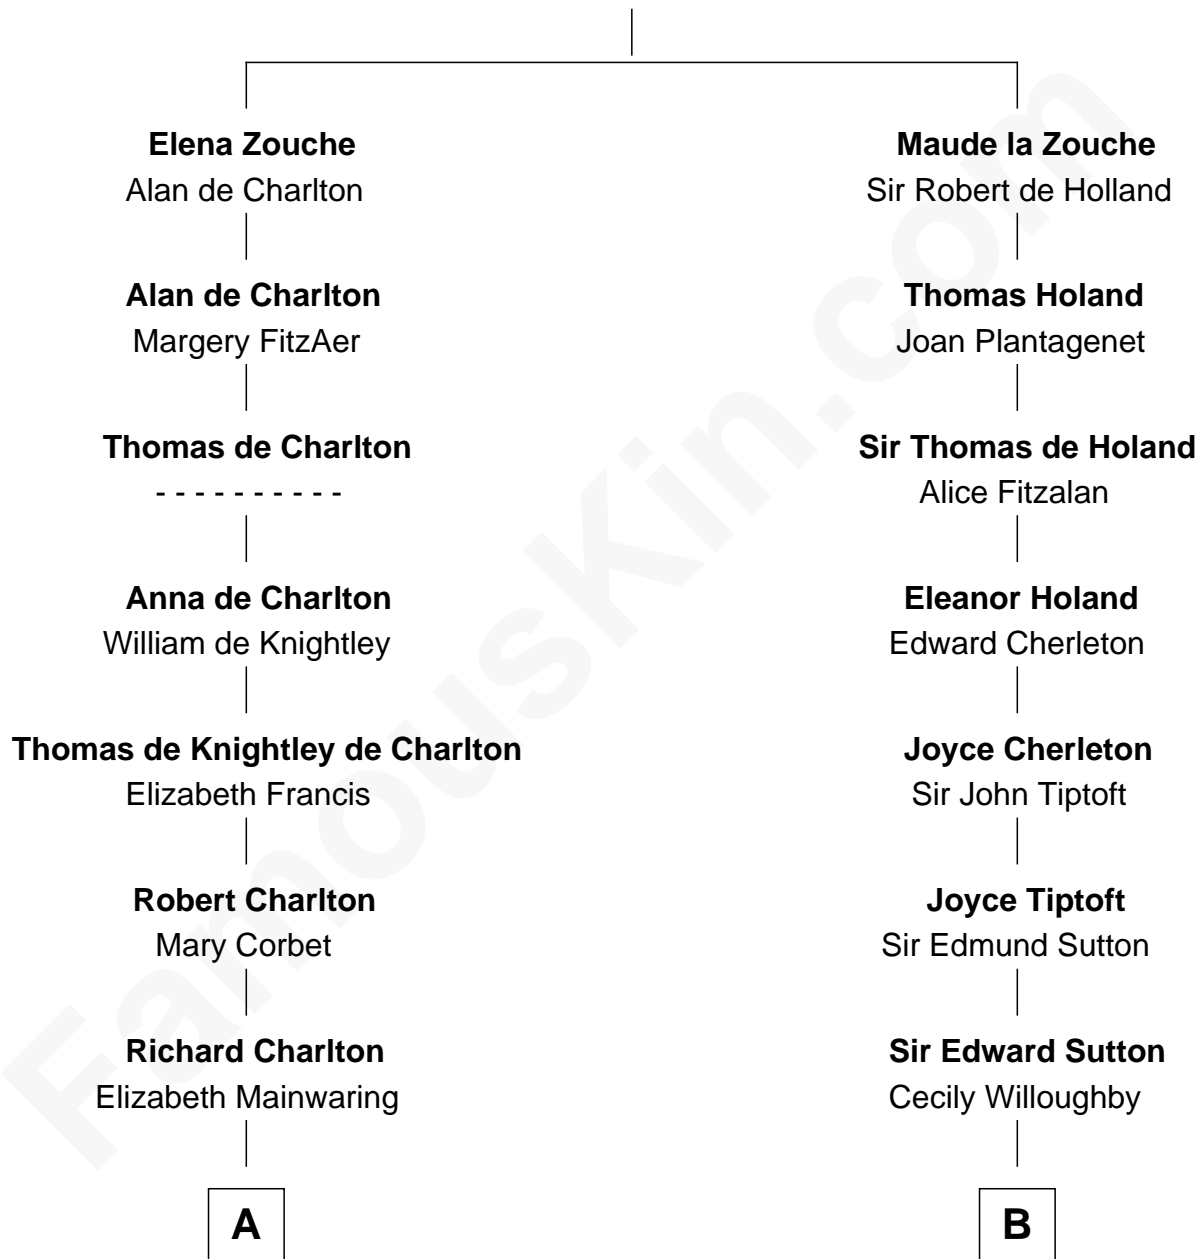

FamousKin.com

Relationship Chart of

Alice (Lee) Roosevelt

First Wife of President Theodore Roosevelt

20th cousin of

Humphrey Bogart
Movie Actor

Sir Alan la Zouche
Eleanor de Segrave

C

Nathaniel Cabot Lee

Mary Ann Cabot

John Clarke Lee

Harriet Paine Rose

George Cabot Lee

Caroline Watts Haskell

Alice (Lee) Roosevelt

Wife of President Theodore Roosevelt

D

Elizabeth Rogers Perkins

Harvey Humphrey

John Perkins Humphrey

Frances Dewey Churchill

Maud Humphrey

Dr. Belmont Deforest Bogart

Humphrey Bogart