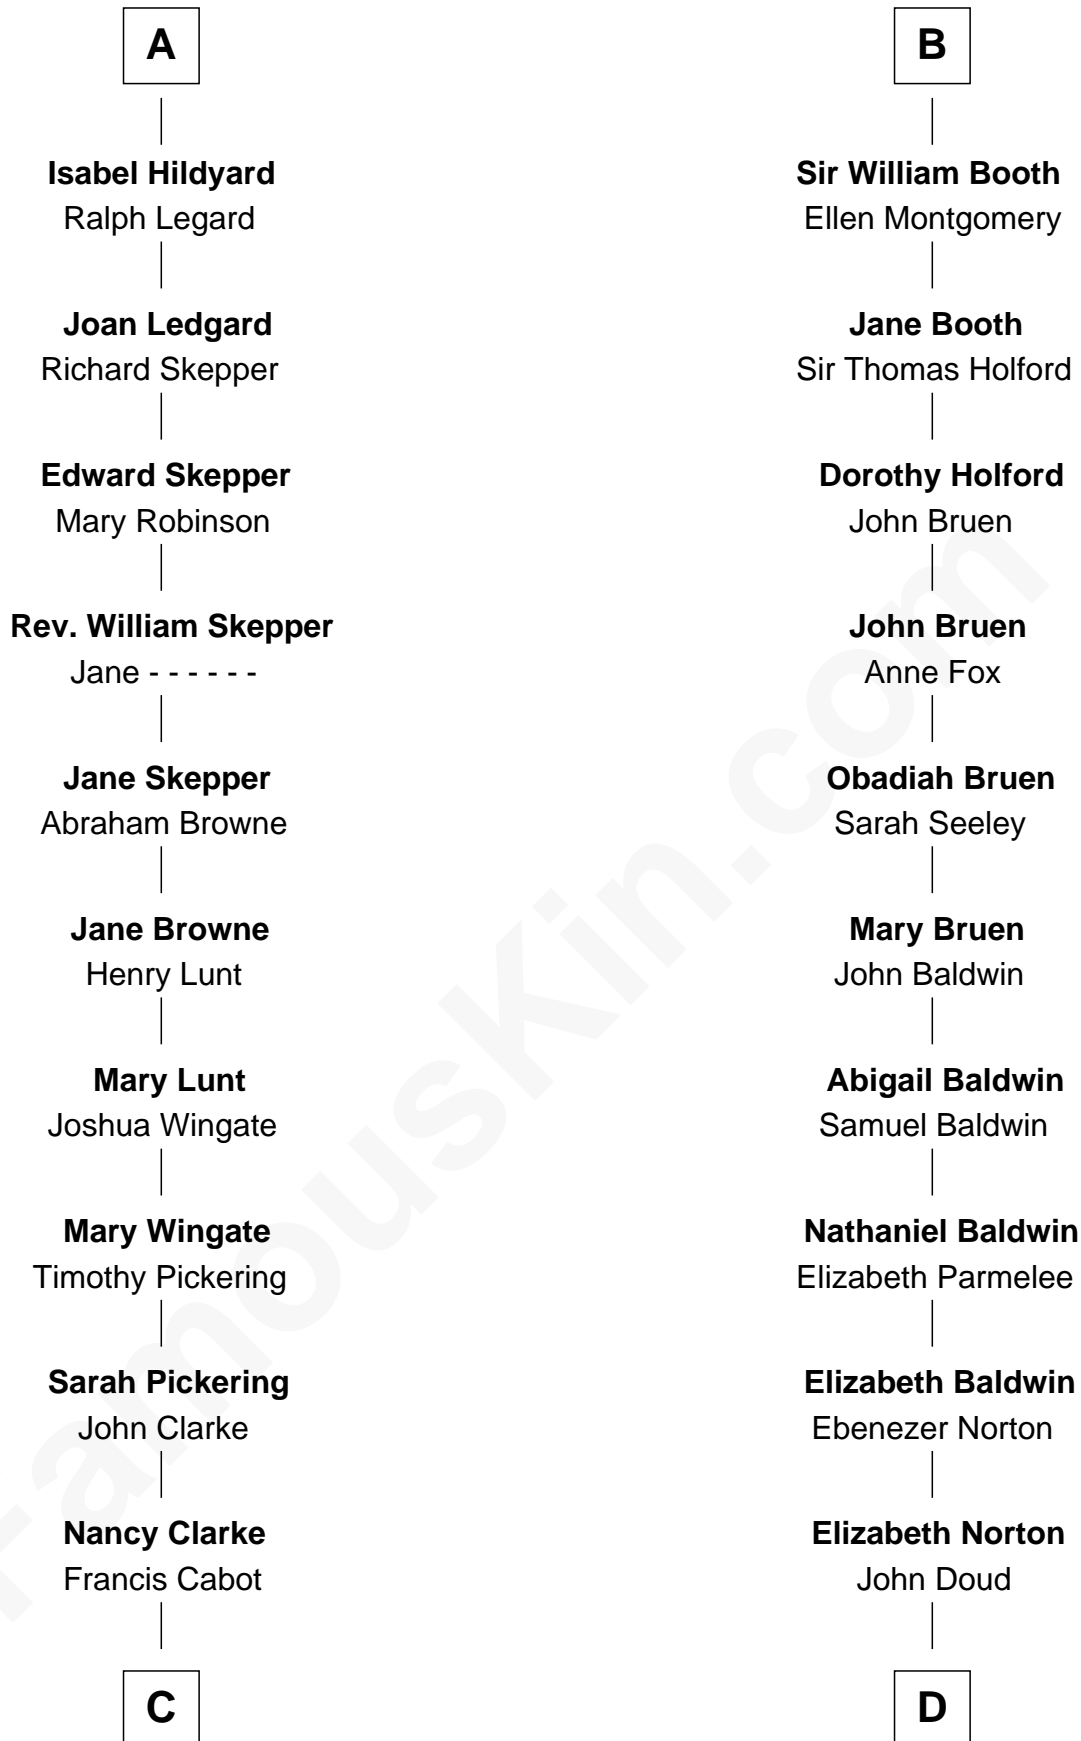

FamousKin.com

Relationship Chart of

Alice (Lee) Roosevelt

First Wife of President Theodore Roosevelt

20th cousin 1 time removed of

Humphrey Bogart
Movie Actor

Guy de Beauchamp
Alice de Toeni

Sir Thomas de Beauchamp
Katherine de Mortimer

A

Maud de Beauchamp
Sir Geoffrey de Say

Idonea de Say
Sir John de Clinton

Margaret de Clinton
Sir Baldwin de Montfort

Sir William Montfort
Margaret Pecche

Sir Baldwin Montfort
Joan Vernon

Robert Montfort
Mary Stapleton

Katherine Montfort
Sir George Booth

B

C

Mary Ann Cabot
Nathaniel Cabot Lee

John Clarke Lee
Harriet Paine Rose

George Cabot Lee
Caroline Watts Haskell

Alice (Lee) Roosevelt
Wife of President Theodore Roosevelt