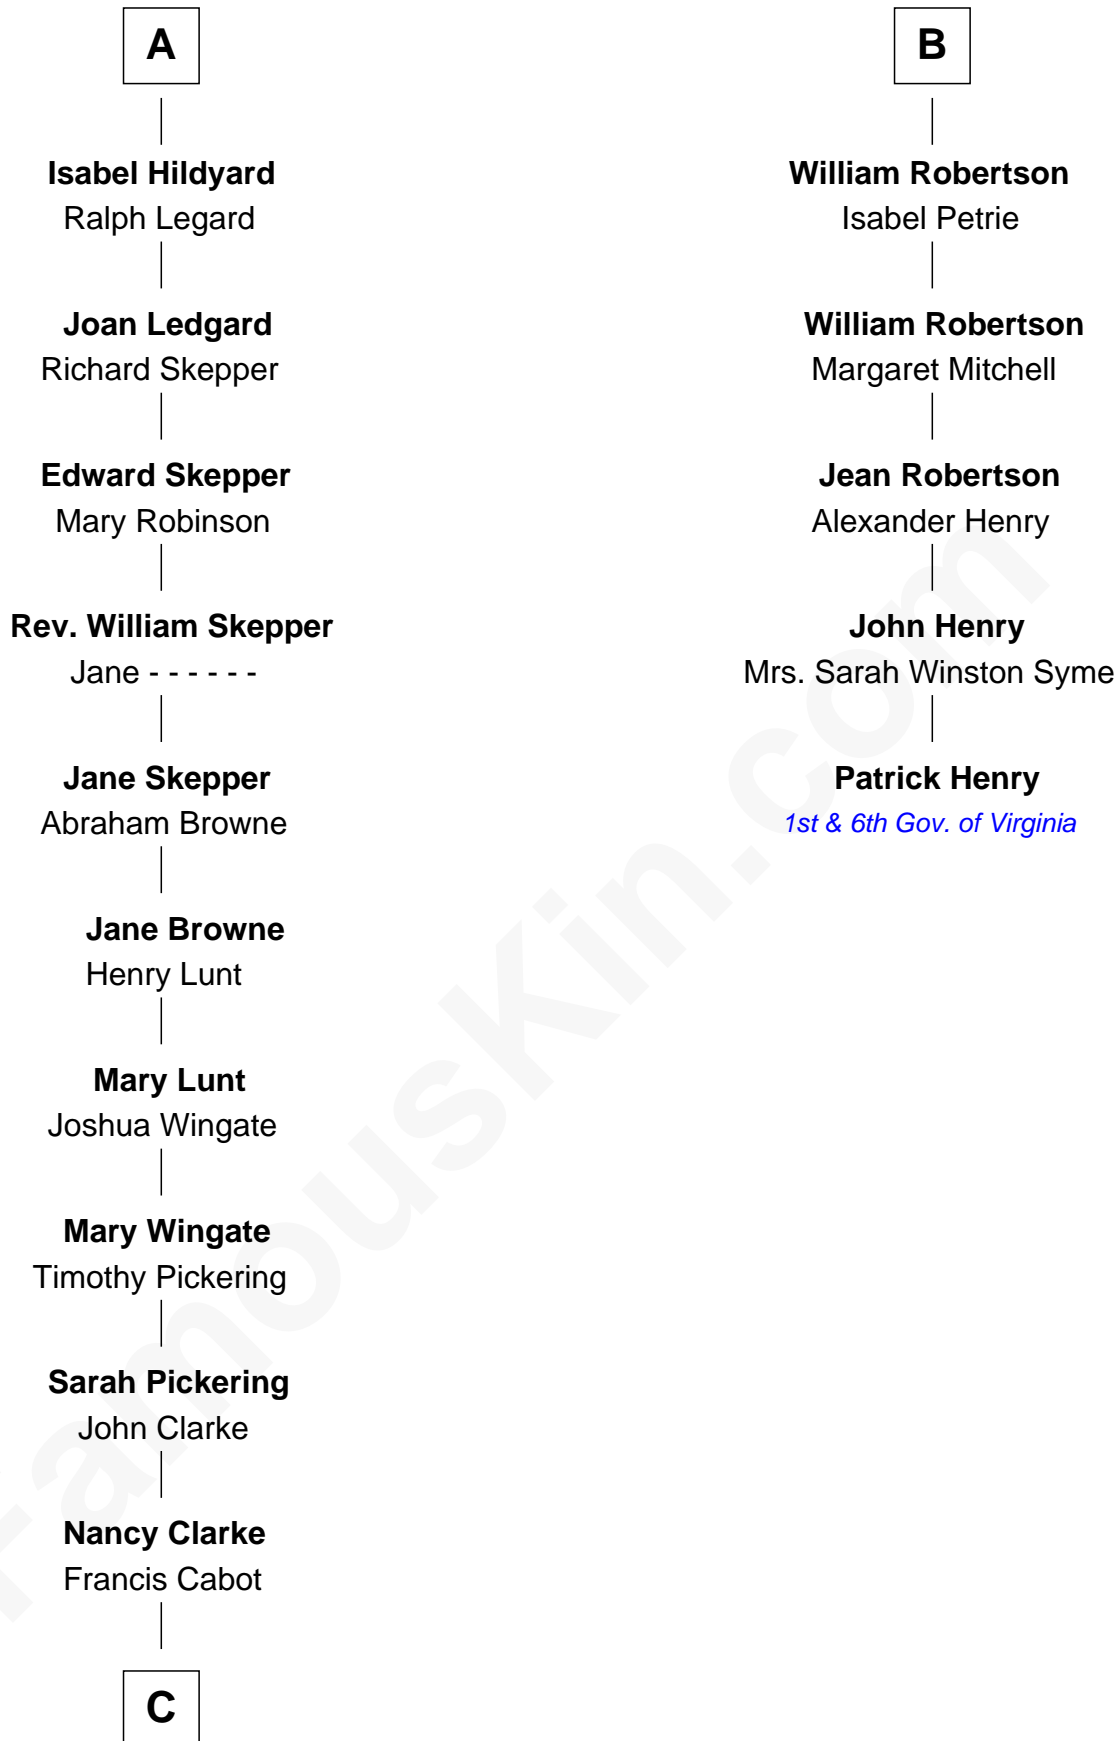

FamousKin.com

Relationship Chart of

Alice (Lee) Roosevelt

First Wife of President Theodore Roosevelt

11th cousin 9 times removed of

Patrick Henry

1st and 6th Governor of Virginia

Edward III, King of England

Philippa of Hainault

C

—
Mary Ann Cabot
Nathaniel Cabot Lee

—
John Clarke Lee
Harriet Paine Rose

—
George Cabot Lee
Caroline Watts Haskell

—
Alice (Lee) Roosevelt
Wife of President Theodore Roosevelt

FamousKin.com