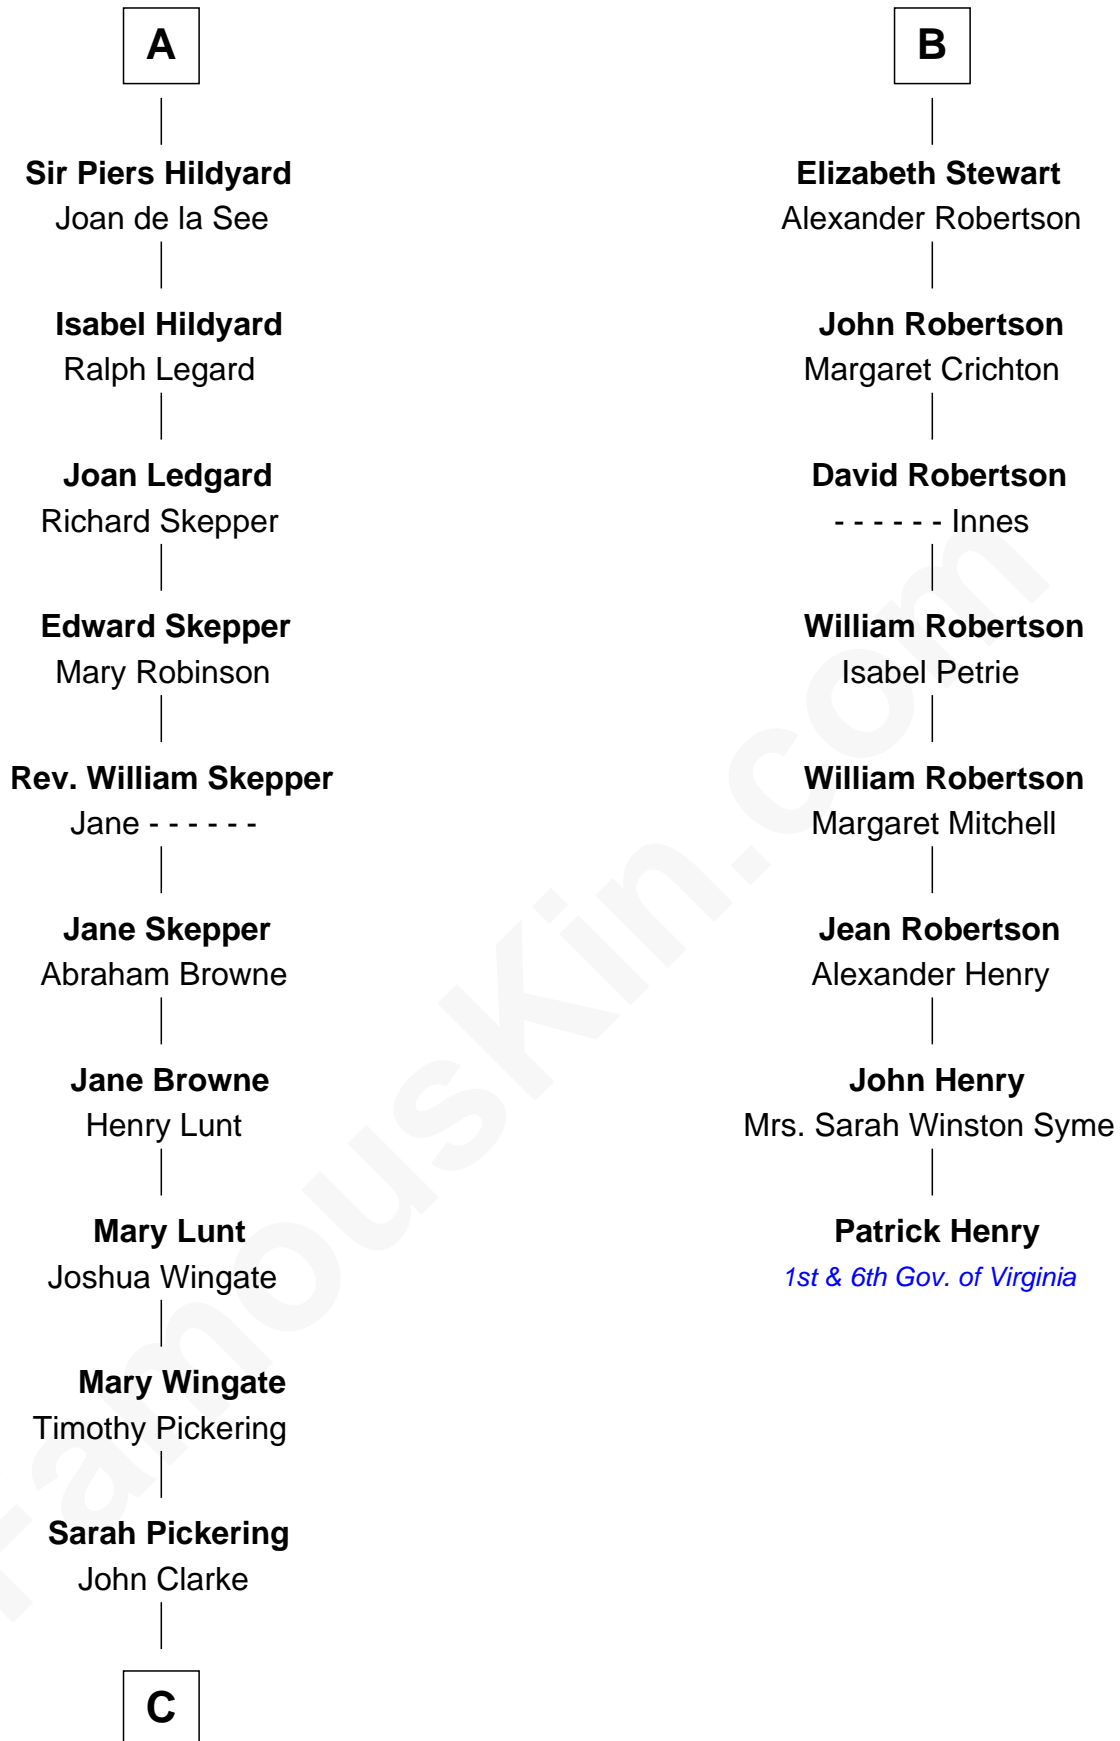

FamousKin.com

Relationship Chart of

Alice (Lee) Roosevelt

First Wife of President Theodore Roosevelt

14th cousin 7 times removed of

Patrick Henry

1st and 6th Governor of Virginia

C

Nancy Clarke

Francis Cabot

Mary Ann Cabot

Nathaniel Cabot Lee

John Clarke Lee

Harriet Paine Rose

George Cabot Lee

Caroline Watts Haskell