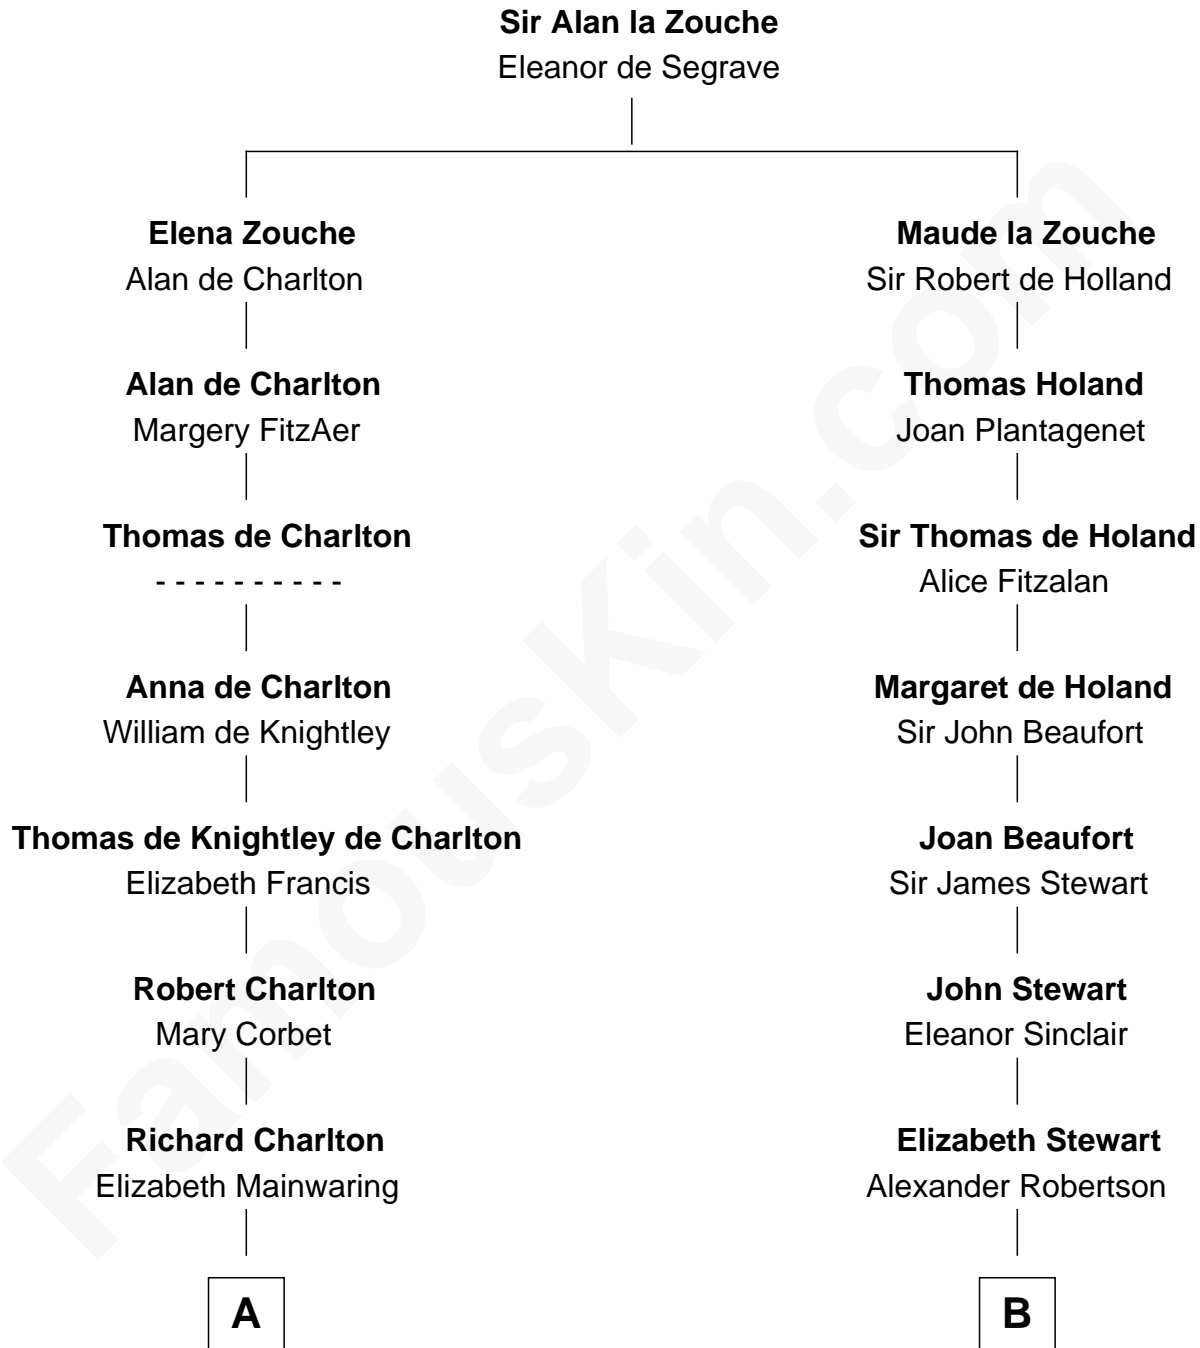

## Relationship Chart of

### Alice (Lee) Roosevelt

*First Wife of President Theodore Roosevelt*

13th cousin 7 times removed of

**Patrick Henry**

*1st and 6th Governor of Virginia*

**C**

—  
**Nathaniel Cabot Lee**

Mary Ann Cabot