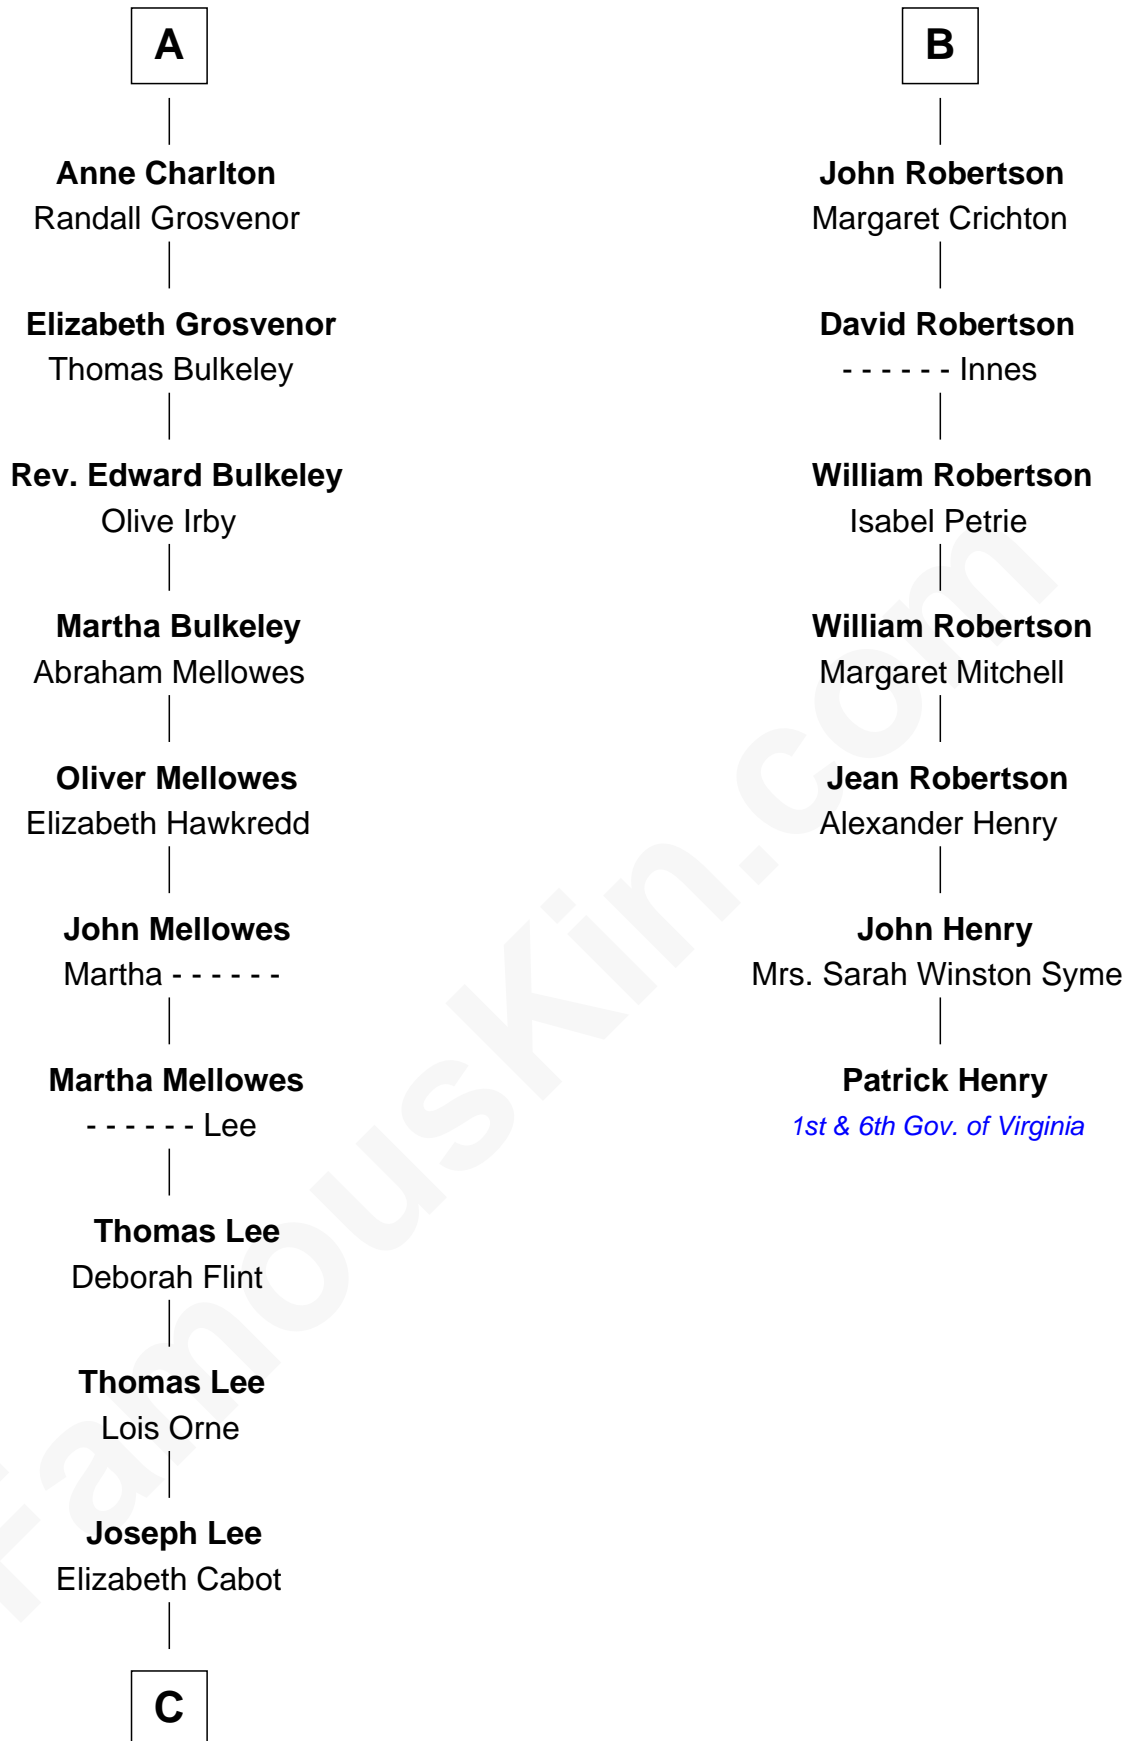

## Relationship Chart of

### Alice (Lee) Roosevelt

*First Wife of President Theodore Roosevelt*

13th cousin 7 times removed of

**Patrick Henry**

*1st and 6th Governor of Virginia*

**C**

—  
**Nathaniel Cabot Lee**

Mary Ann Cabot

—  
**John Clarke Lee**

Harriet Paine Rose

—  
**George Cabot Lee**

Caroline Watts Haskell

—  
**Alice (Lee) Roosevelt**

*Wife of President Theodore Roosevelt*

FamousKin.com