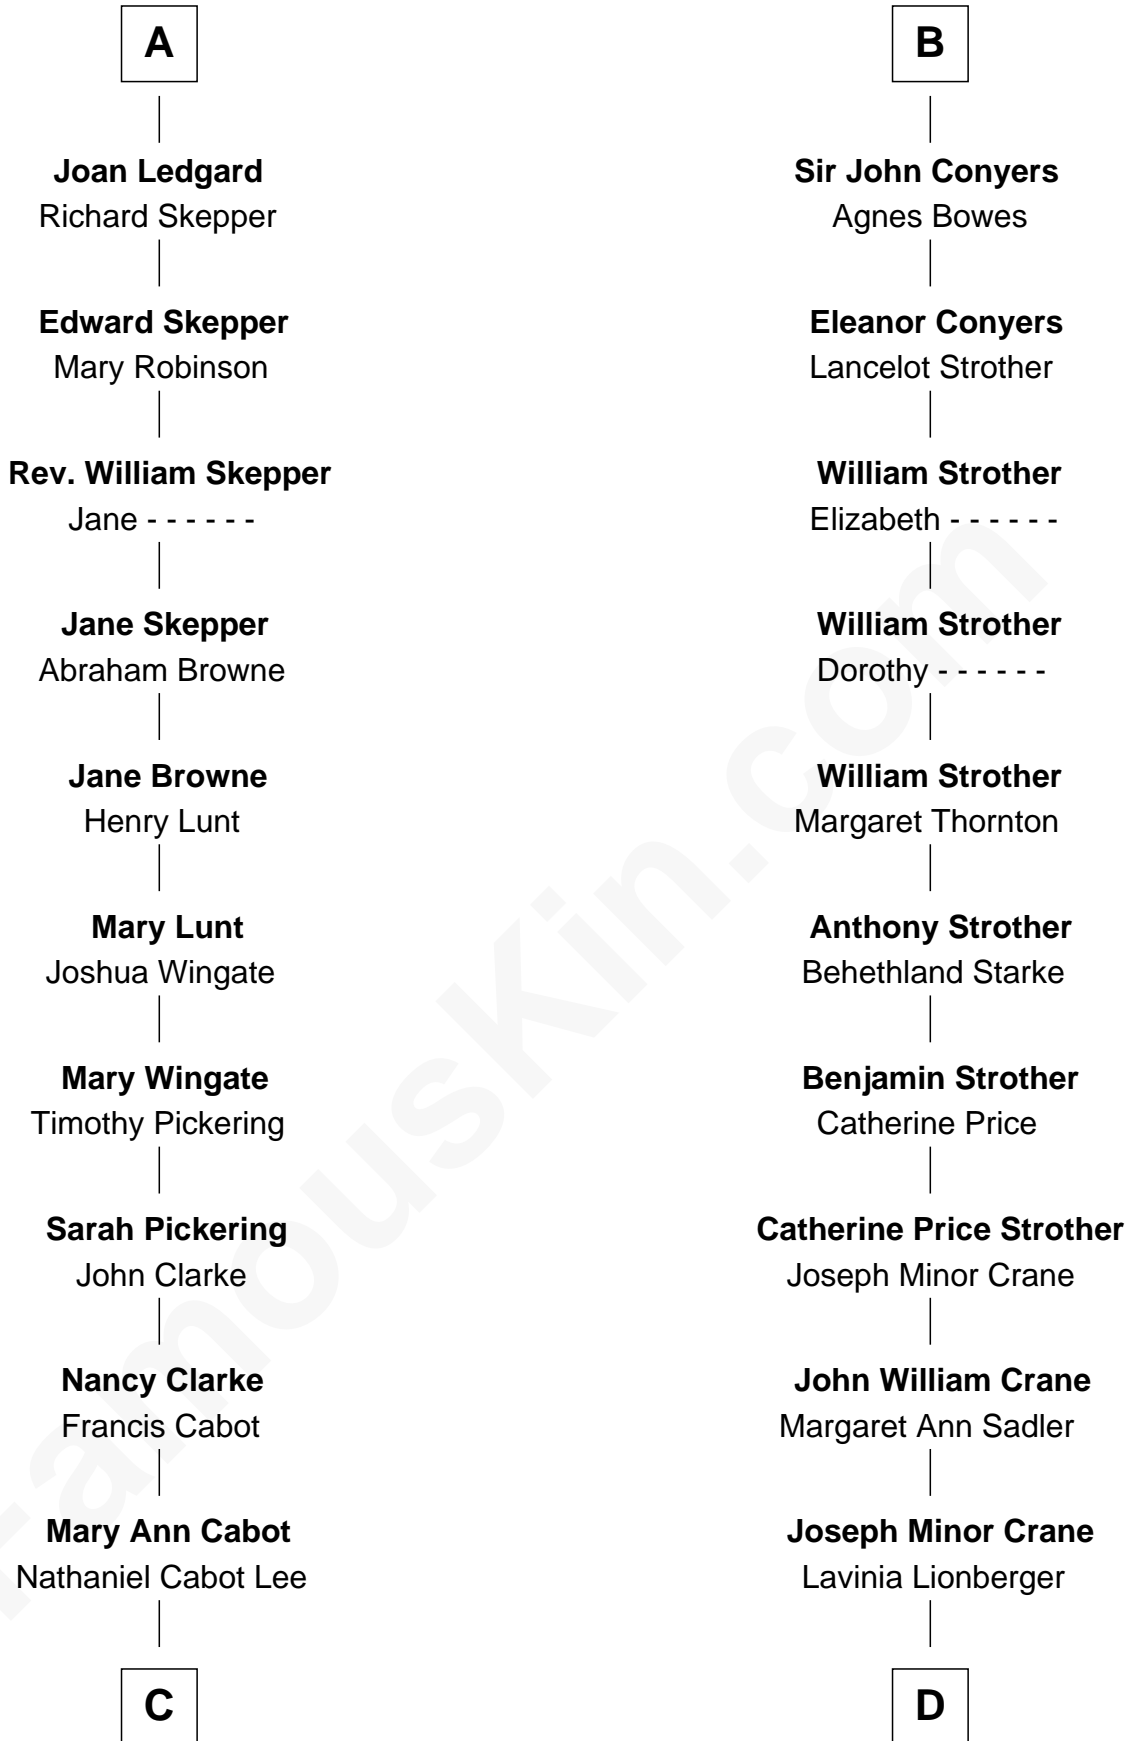

### Alice (Lee) Roosevelt

*First Wife of President Theodore Roosevelt*

18th cousin 1 time removed of

**Randolph Scott**  
*Movie Actor*

**Sir Ralph de Neville**  
Alice de Audley

**Margaret de Neville**

Sir Henry Percy

**Joan de la See**

Sir Piers Hildyard

**Isabel Hildyard**

Ralph Legard

**A**

**Sir John de Neville**

Maude de Percy

**Sir Ralph Neville**

Joan Beaufort

**George Neville**

Elizabeth Beauchamp

**Sir Henry Neville**

Joan Bouchier

**Sir Richard Neville**

Anne Stafford

**Dorothy Neville**

Sir John Dawney

**Anne Dawney**

Sir George Conyers

**B**

**C**

**John Clarke Lee**  
Harriet Paine Rose

**George Cabot Lee**  
Caroline Watts Haskell

**Alice (Lee) Roosevelt**  
*Wife of President Theodore Roosevelt*