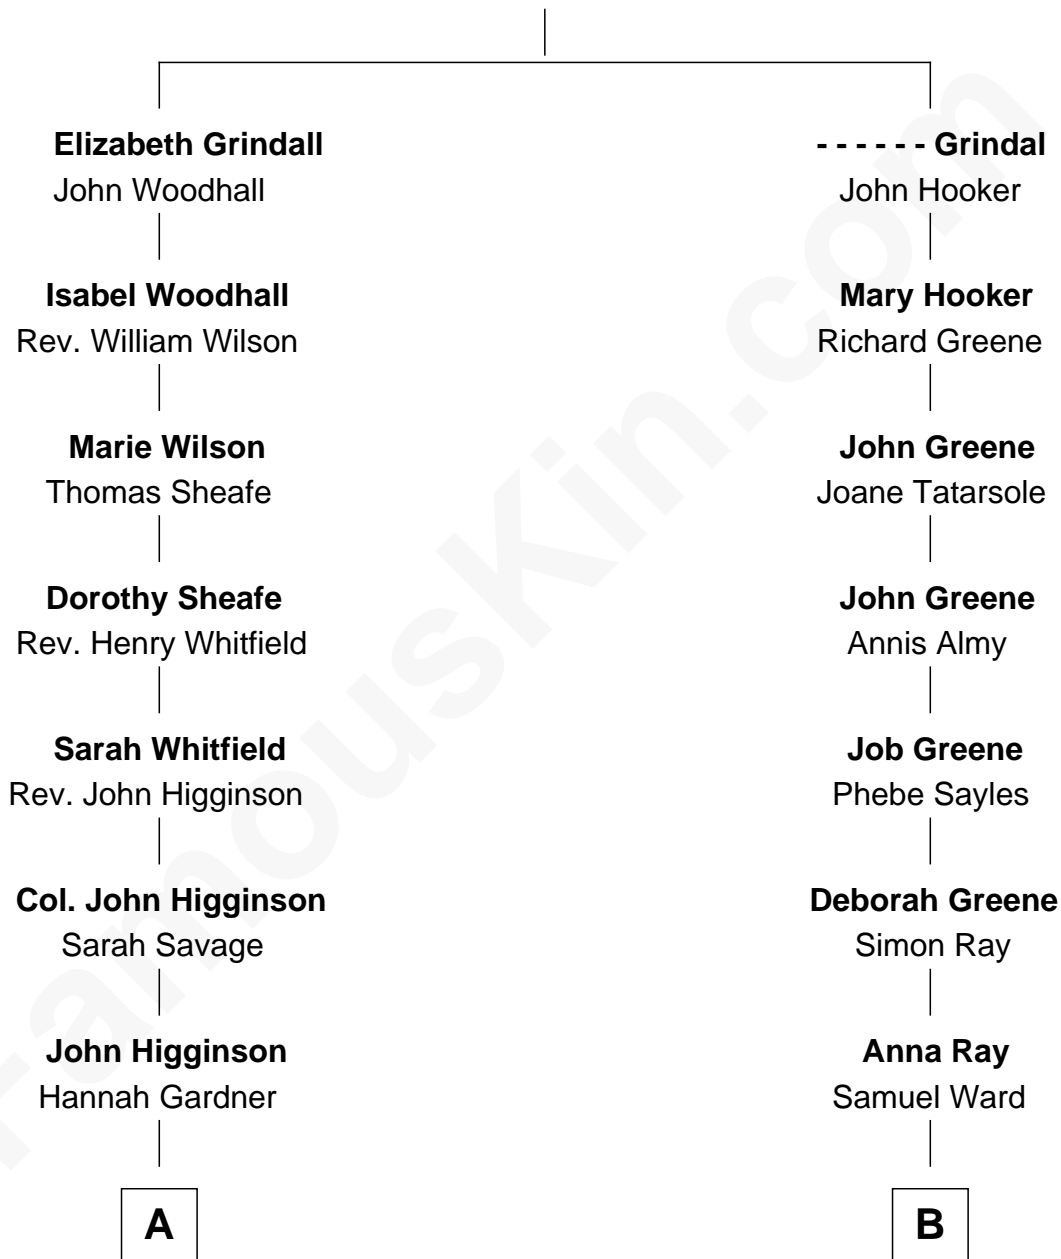

FamousKin.com

Relationship Chart of

Alice (Lee) Roosevelt

First Wife of President Theodore Roosevelt

9th cousin 4 times removed of

Julia (Ward) Howe

Author of "The Battle Hymn of the Republic"

William Grindall

A

John Higginson
Ruth Boardman

Elizabeth Higginson
Joseph Cabot

Elizabeth Cabot
Joseph Lee

Nathaniel Cabot Lee
Mary Ann Cabot

John Clarke Lee
Harriet Paine Rose

George Cabot Lee
Caroline Watts Haskell

Alice (Lee) Roosevelt
Wife of President Theodore Roosevelt