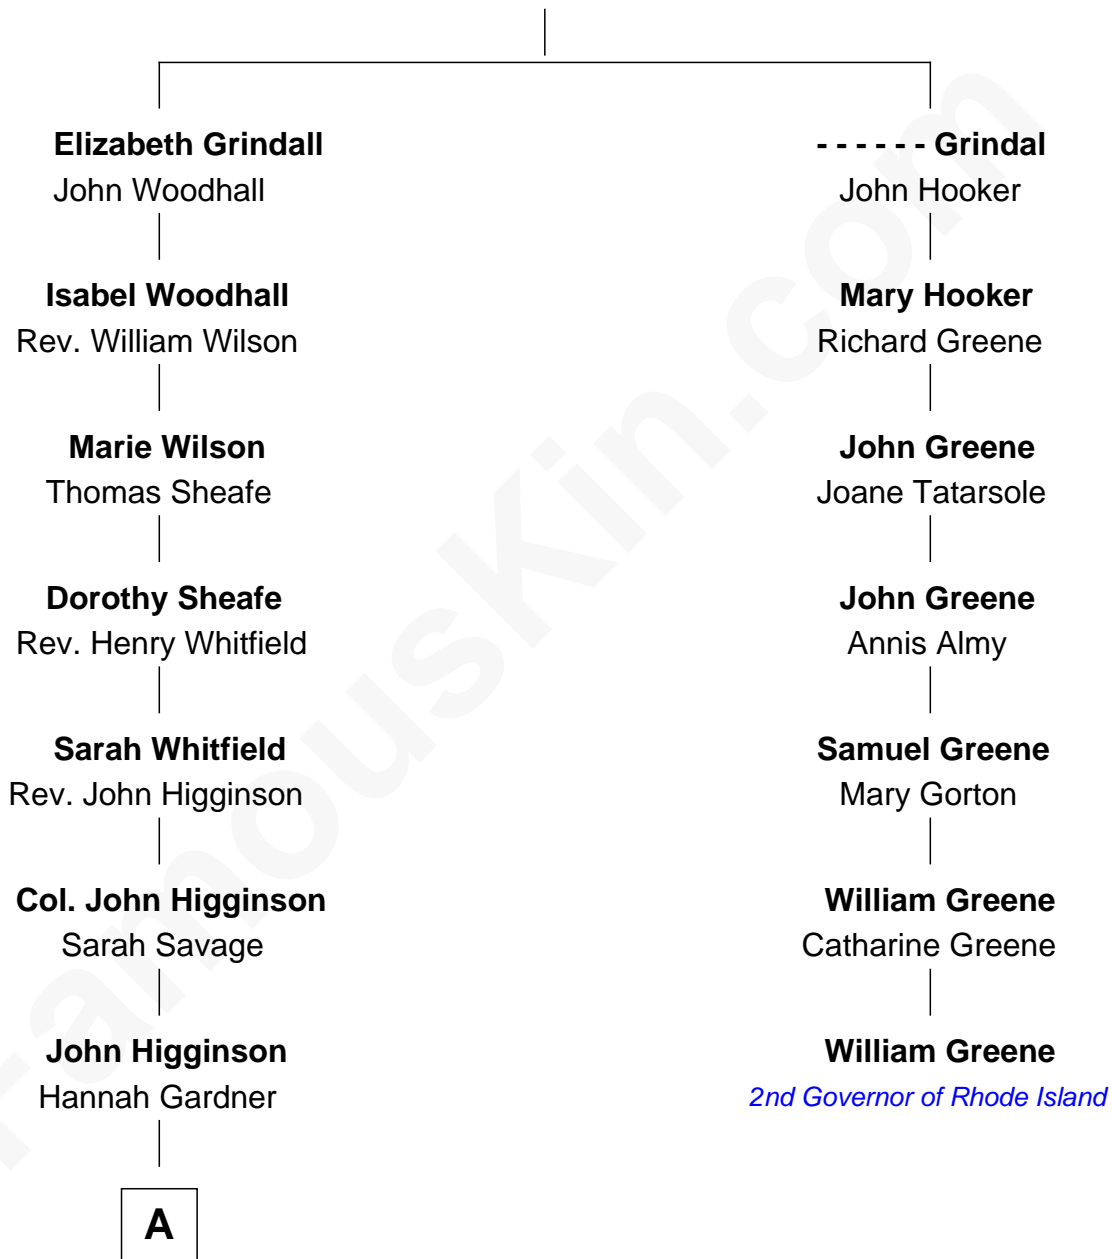

FamousKin.com

Relationship Chart of

Alice (Lee) Roosevelt

First Wife of President Theodore Roosevelt

6th cousin 7 times removed of

William Greene

2nd Governor of Rhode Island

William Grindall

A

John Higginson

Ruth Boardman

Elizabeth Higginson

Joseph Cabot

Elizabeth Cabot

Joseph Lee

Nathaniel Cabot Lee