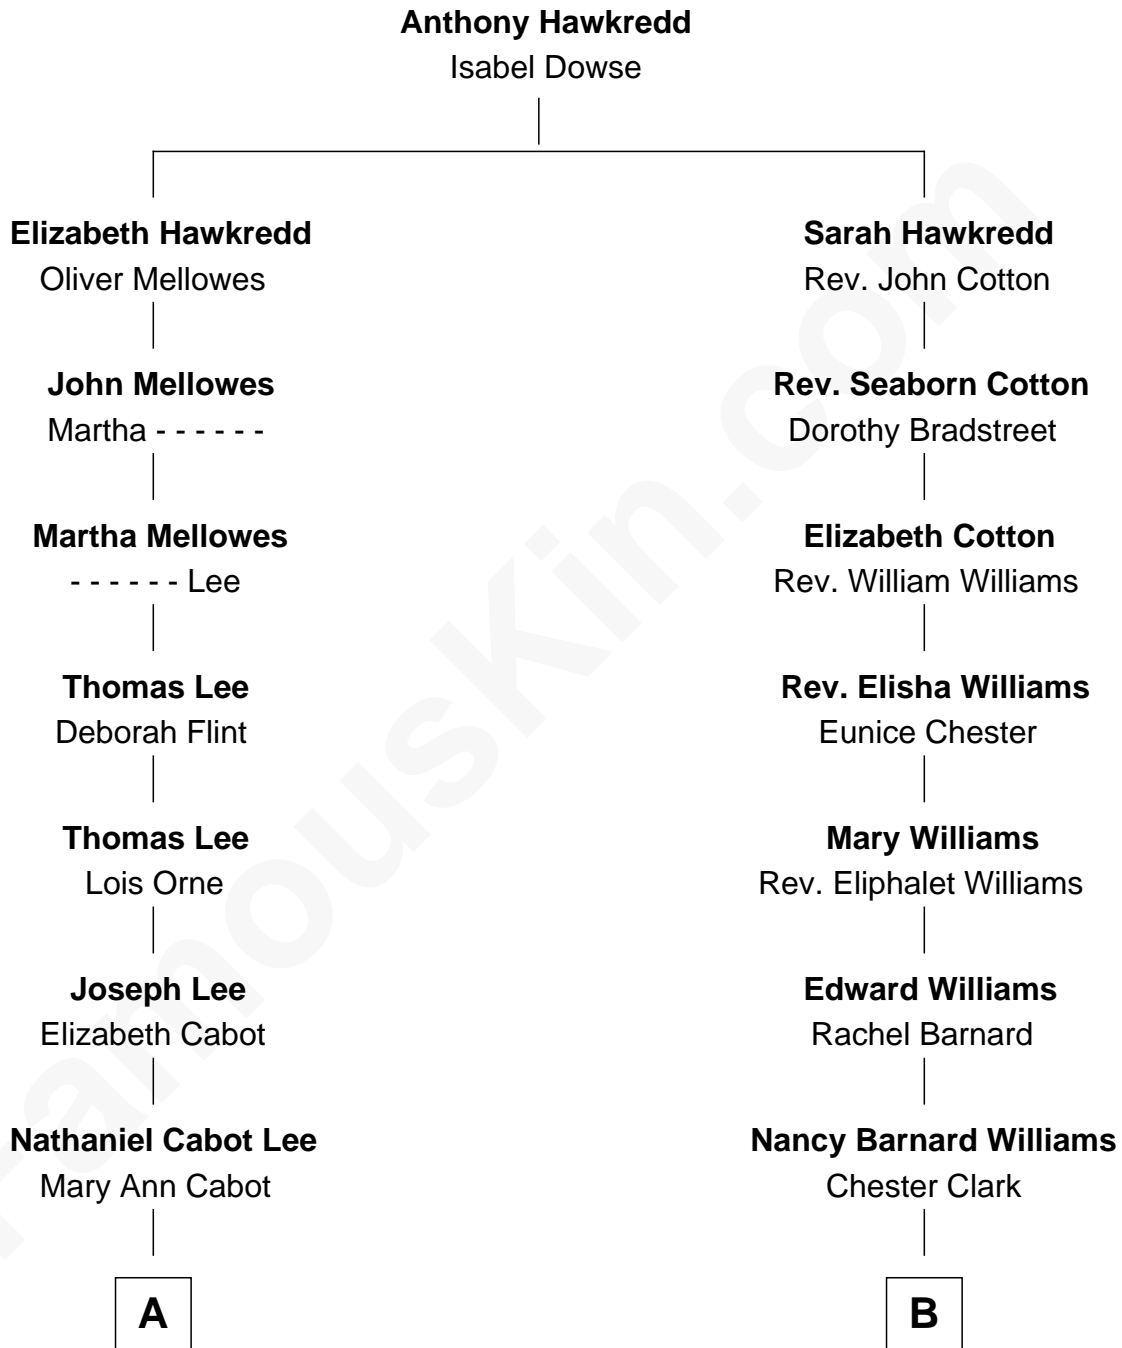

FamousKin.com

Relationship Chart of

Alice (Lee) Roosevelt

First Wife of President Theodore Roosevelt

9th cousin 3 times removed of

Kate Upton

Sports Illustrated Swimsuit Cover Model

A

John Clarke Lee
Harriet Paine Rose

George Cabot Lee
Caroline Watts Haskell

Alice (Lee) Roosevelt
Wife of President Theodore Roosevelt

B

Susan Wright Clark
Rev. Josiah Tyler

William Chester Tyler
Laura Leland Brooks