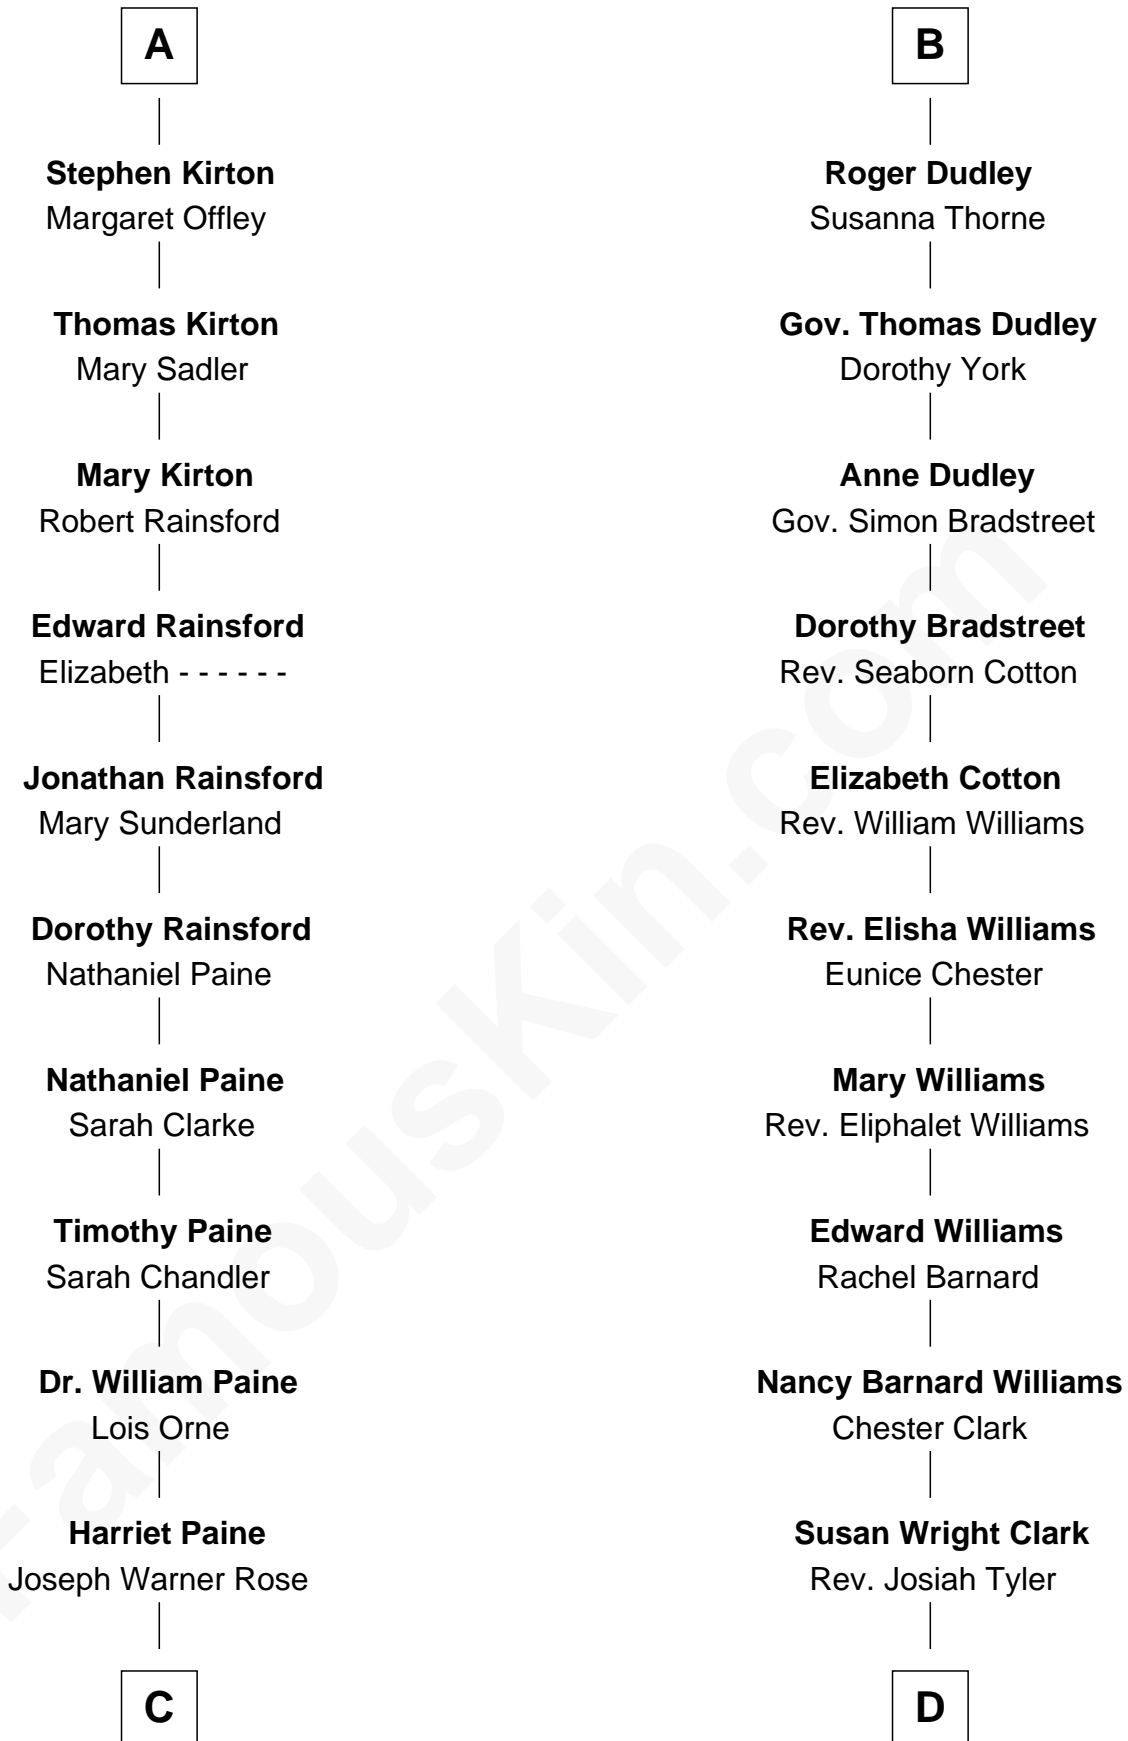

FamousKin.com

Relationship Chart of

Alice (Lee) Roosevelt

First Wife of President Theodore Roosevelt

19th cousin 2 times removed of

Kate Upton

Sports Illustrated Swimsuit Cover Model

C

Harriet Paine Rose

John Clarke Lee

George Cabot Lee

Caroline Watts Haskell

Alice (Lee) Roosevelt

Wife of President Theodore Roosevelt

D

William Chester Tyler