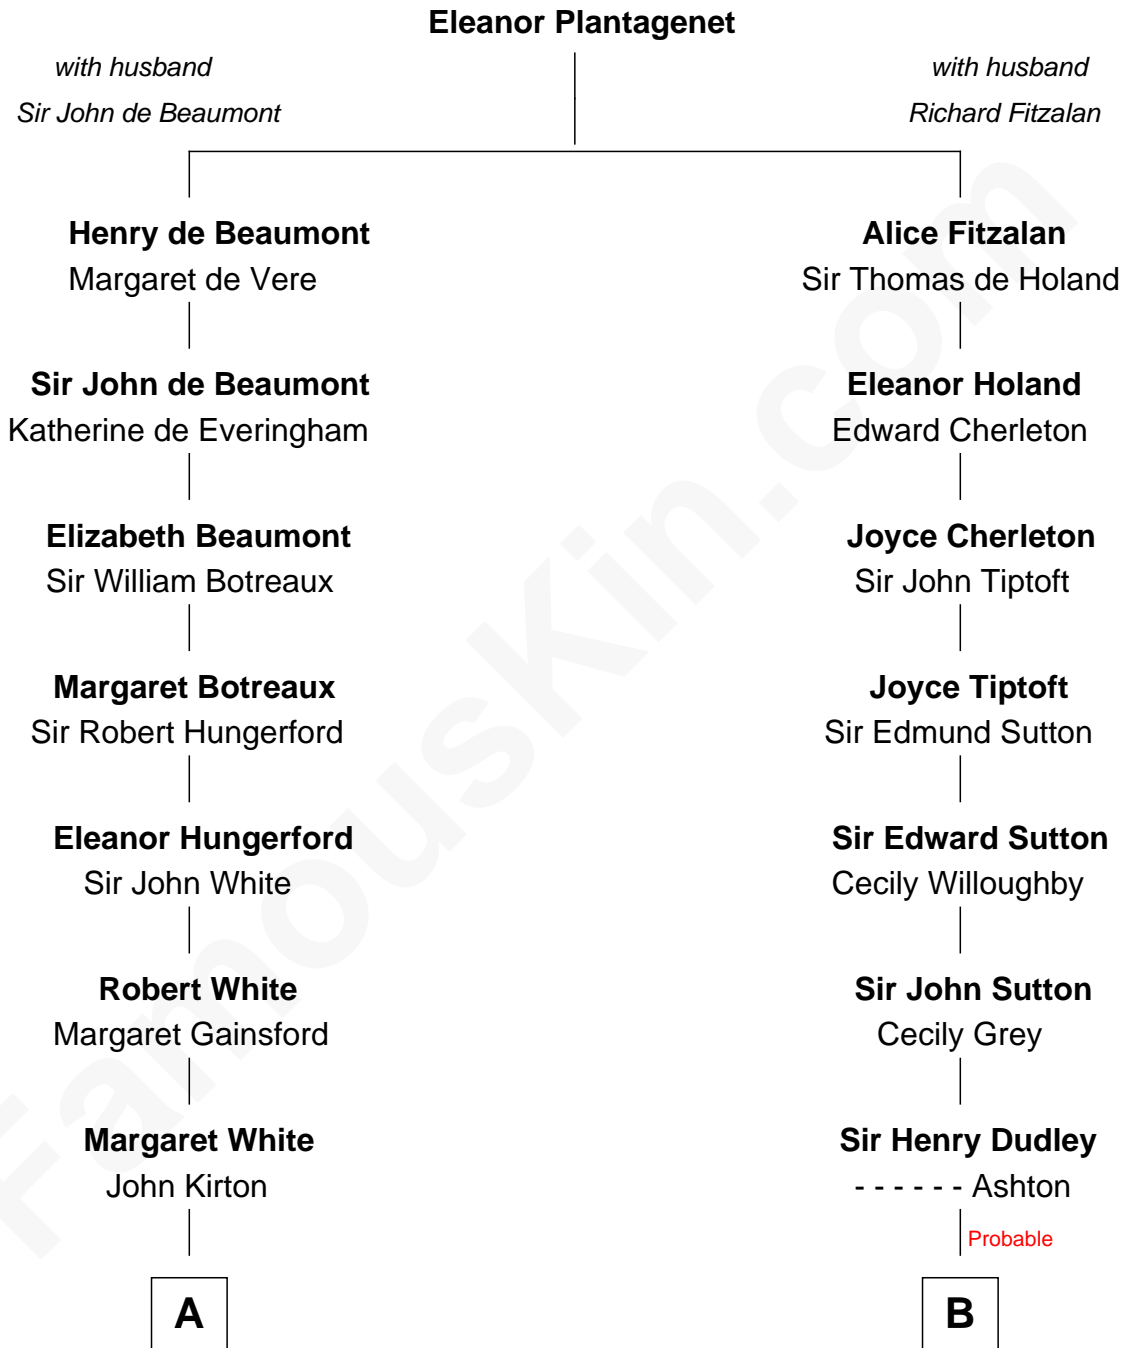

FamousKin.com

Relationship Chart of

Alice (Lee) Roosevelt

First Wife of President Theodore Roosevelt

19th cousin 2 times removed of

Kate Upton

Sports Illustrated Swimsuit Cover Model

C

Harriet Paine Rose

John Clarke Lee

George Cabot Lee

Caroline Watts Haskell

Alice (Lee) Roosevelt

Wife of President Theodore Roosevelt

D

William Chester Tyler