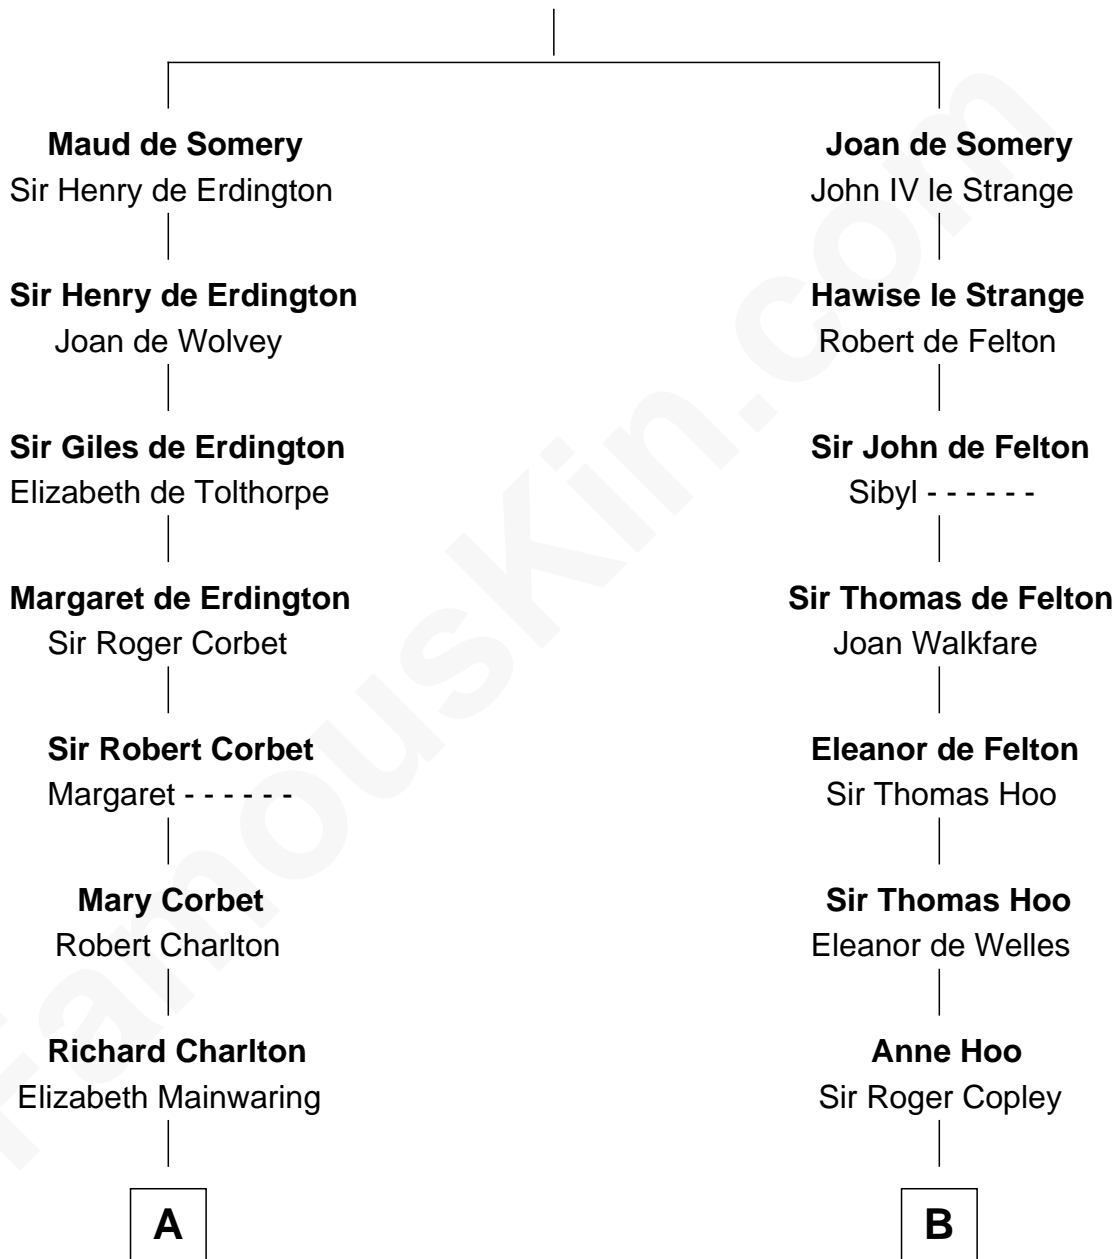

Sir Roger de Somery

Nichole d'Aubenev