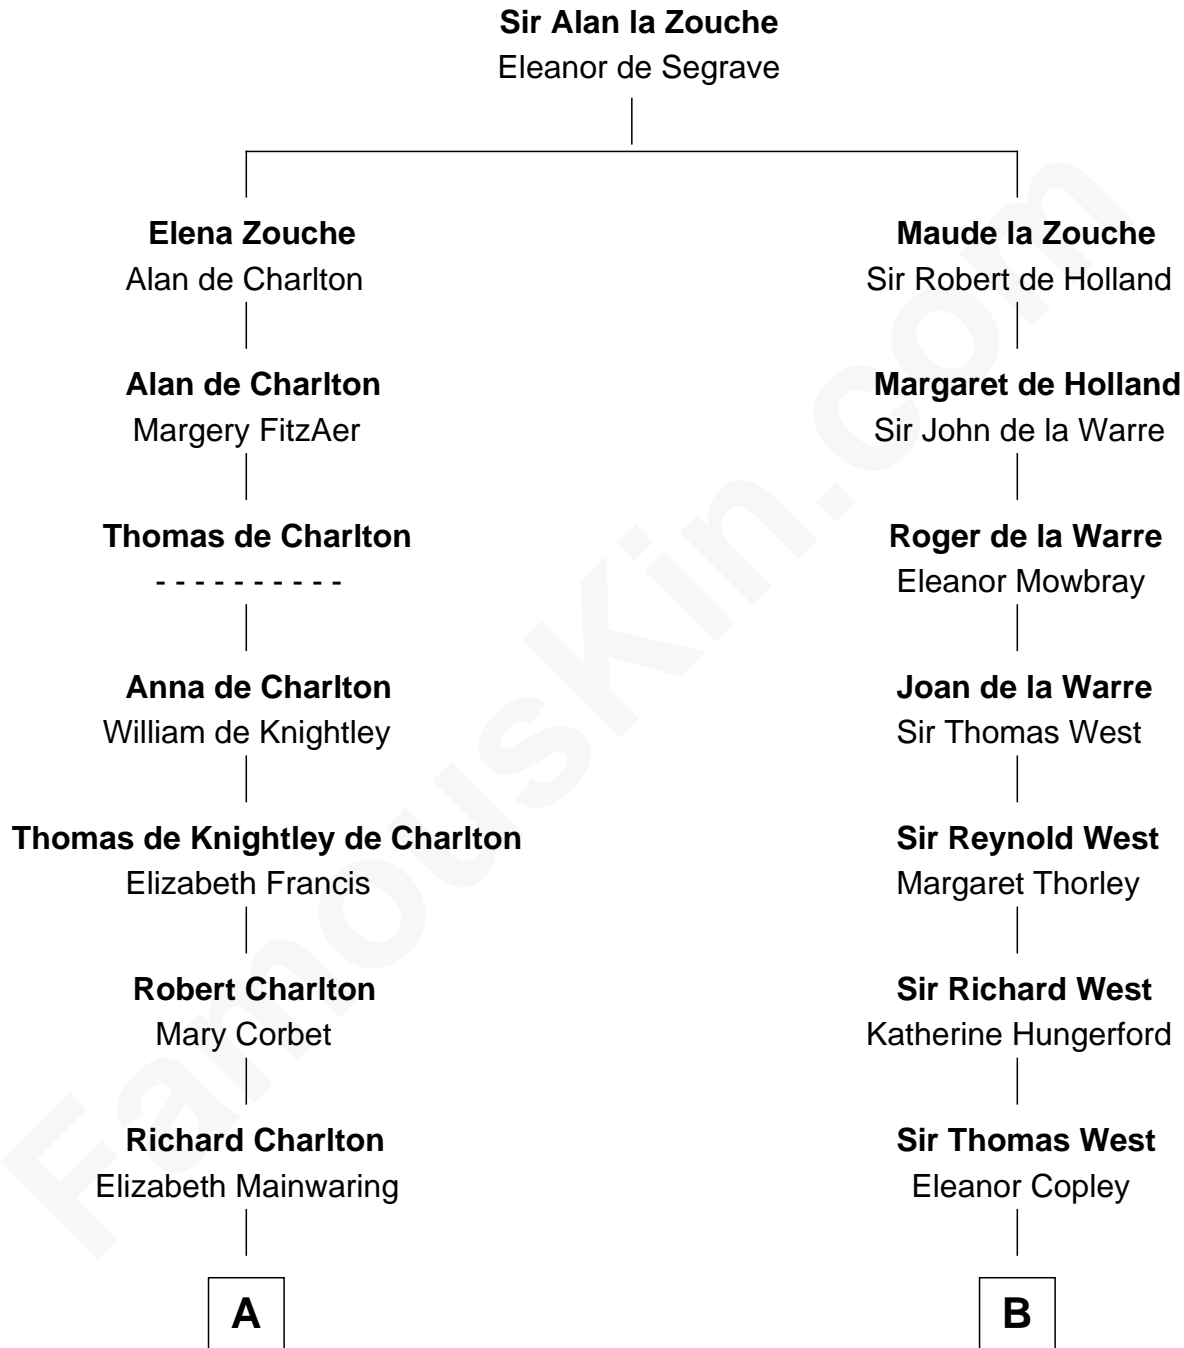

FamousKin.com

Relationship Chart of

Alice (Lee) Roosevelt

First Wife of President Theodore Roosevelt

20th cousin of

Ray Bradbury

Author of *The Martian Chronicles*

C

Nathaniel Cabot Lee

Mary Ann Cabot

John Clarke Lee

Harriet Paine Rose

George Cabot Lee

Caroline Watts Haskell

Alice (Lee) Roosevelt

Wife of President Theodore Roosevelt