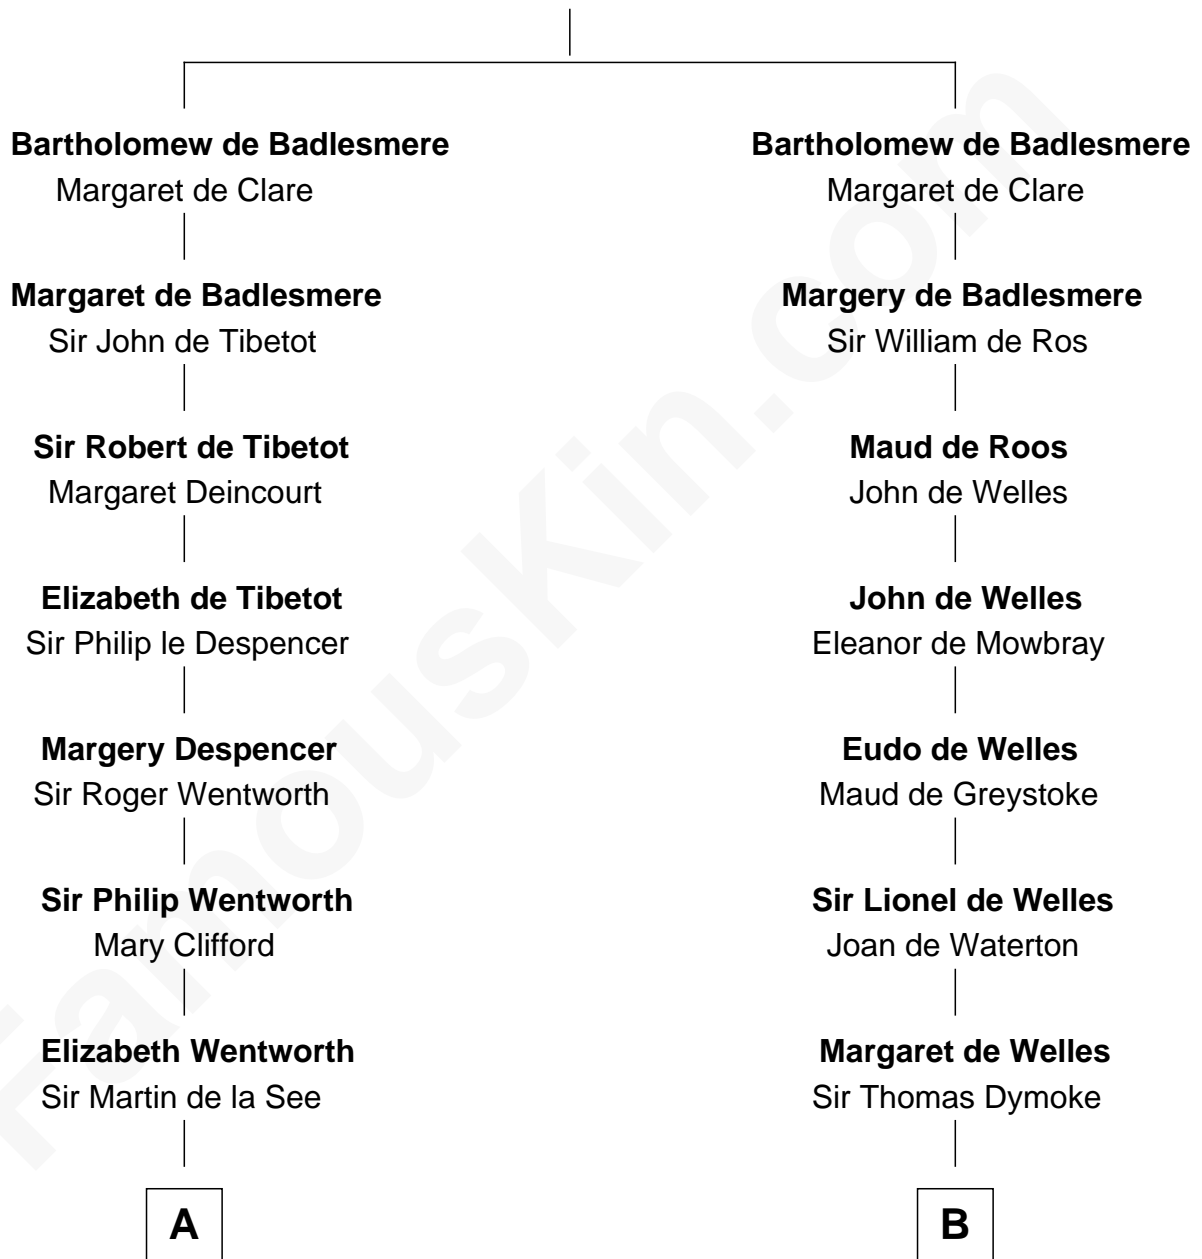

FamousKin.com

Relationship Chart of

Alice (Lee) Roosevelt

First Wife of President Theodore Roosevelt

15th cousin 6 times removed of

George Washington
1st U.S. President

Gunselm de Badlesmere

C

Nancy Clarke

Francis Cabot

Mary Ann Cabot

Nathaniel Cabot Lee

John Clarke Lee

Harriet Paine Rose

George Cabot Lee

Caroline Watts Haskell

Alice (Lee) Roosevelt

Wife of President Theodore Roosevelt

FamousKin.com