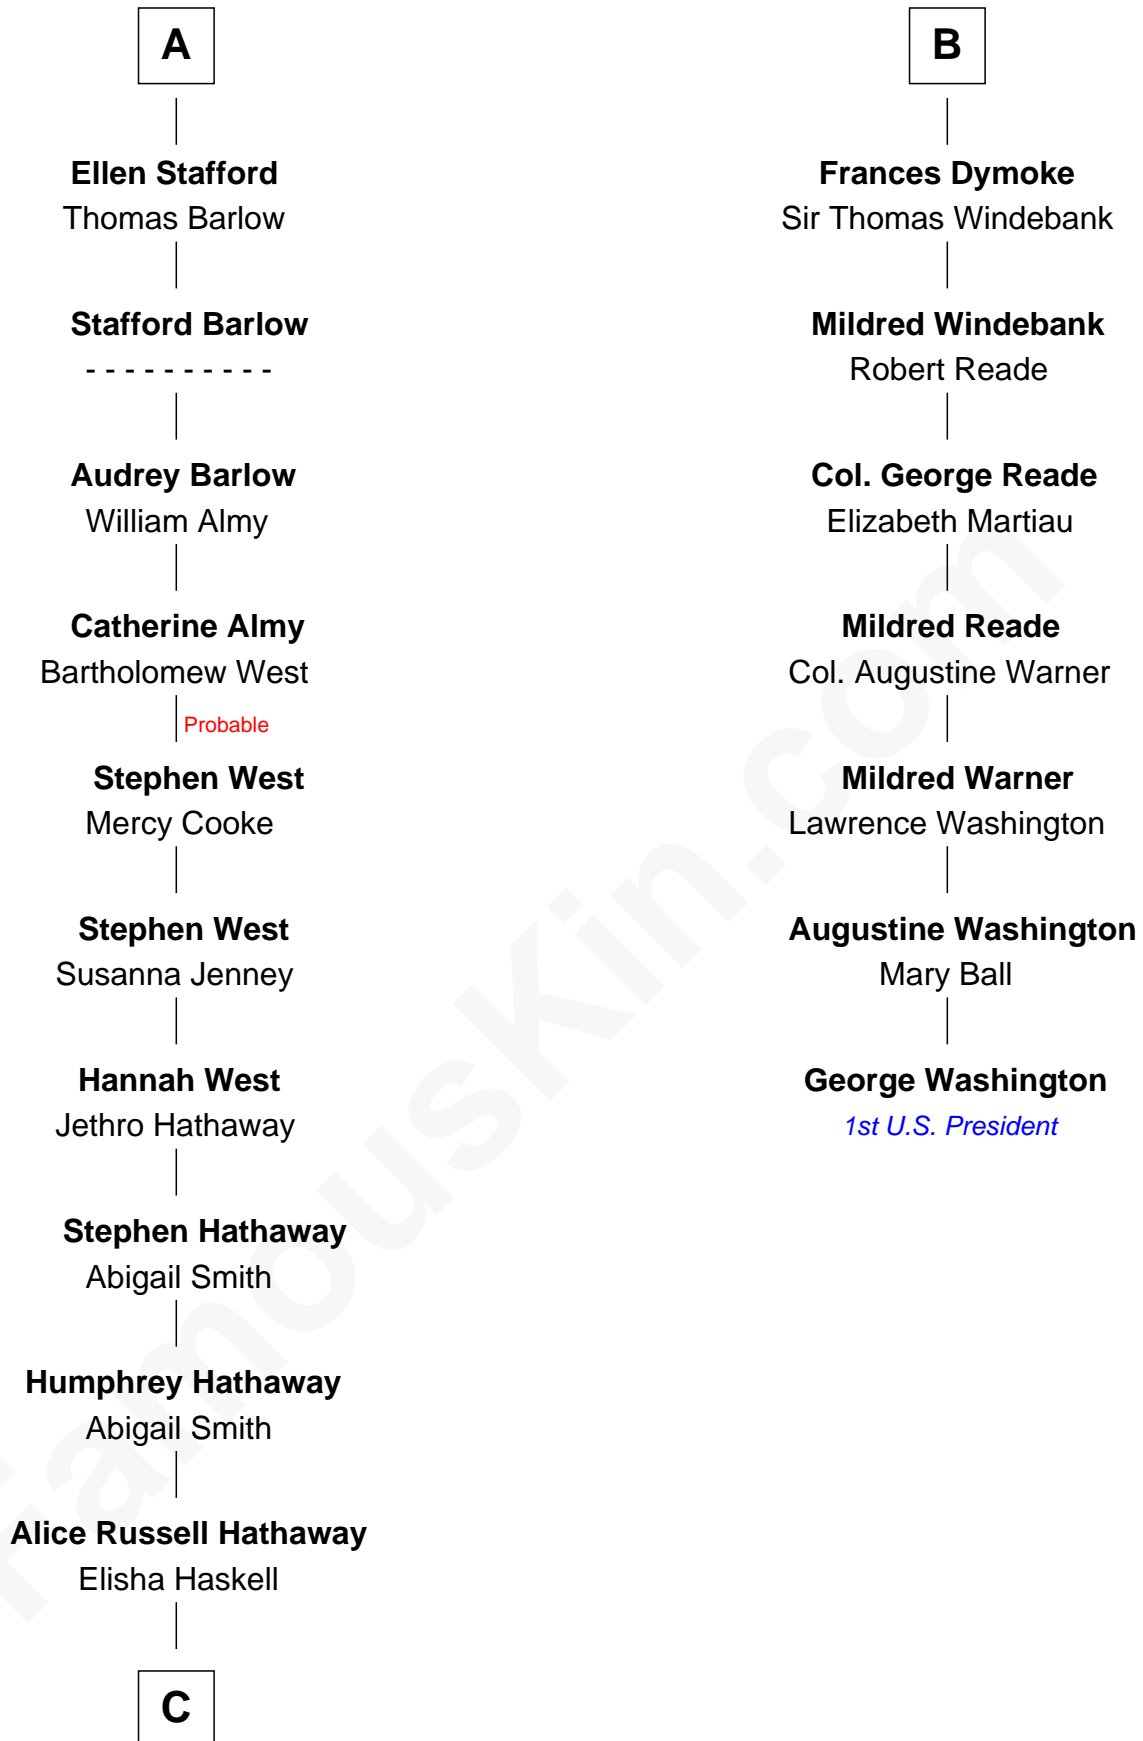

FamousKin.com

Relationship Chart of

Alice (Lee) Roosevelt

First Wife of President Theodore Roosevelt

13th cousin 5 times removed of

George Washington
1st U.S. President

C

—
Caroline Watts Haskell

George Cabot Lee

—
Alice (Lee) Roosevelt

Wife of President Theodore Roosevelt

FamousKin.com