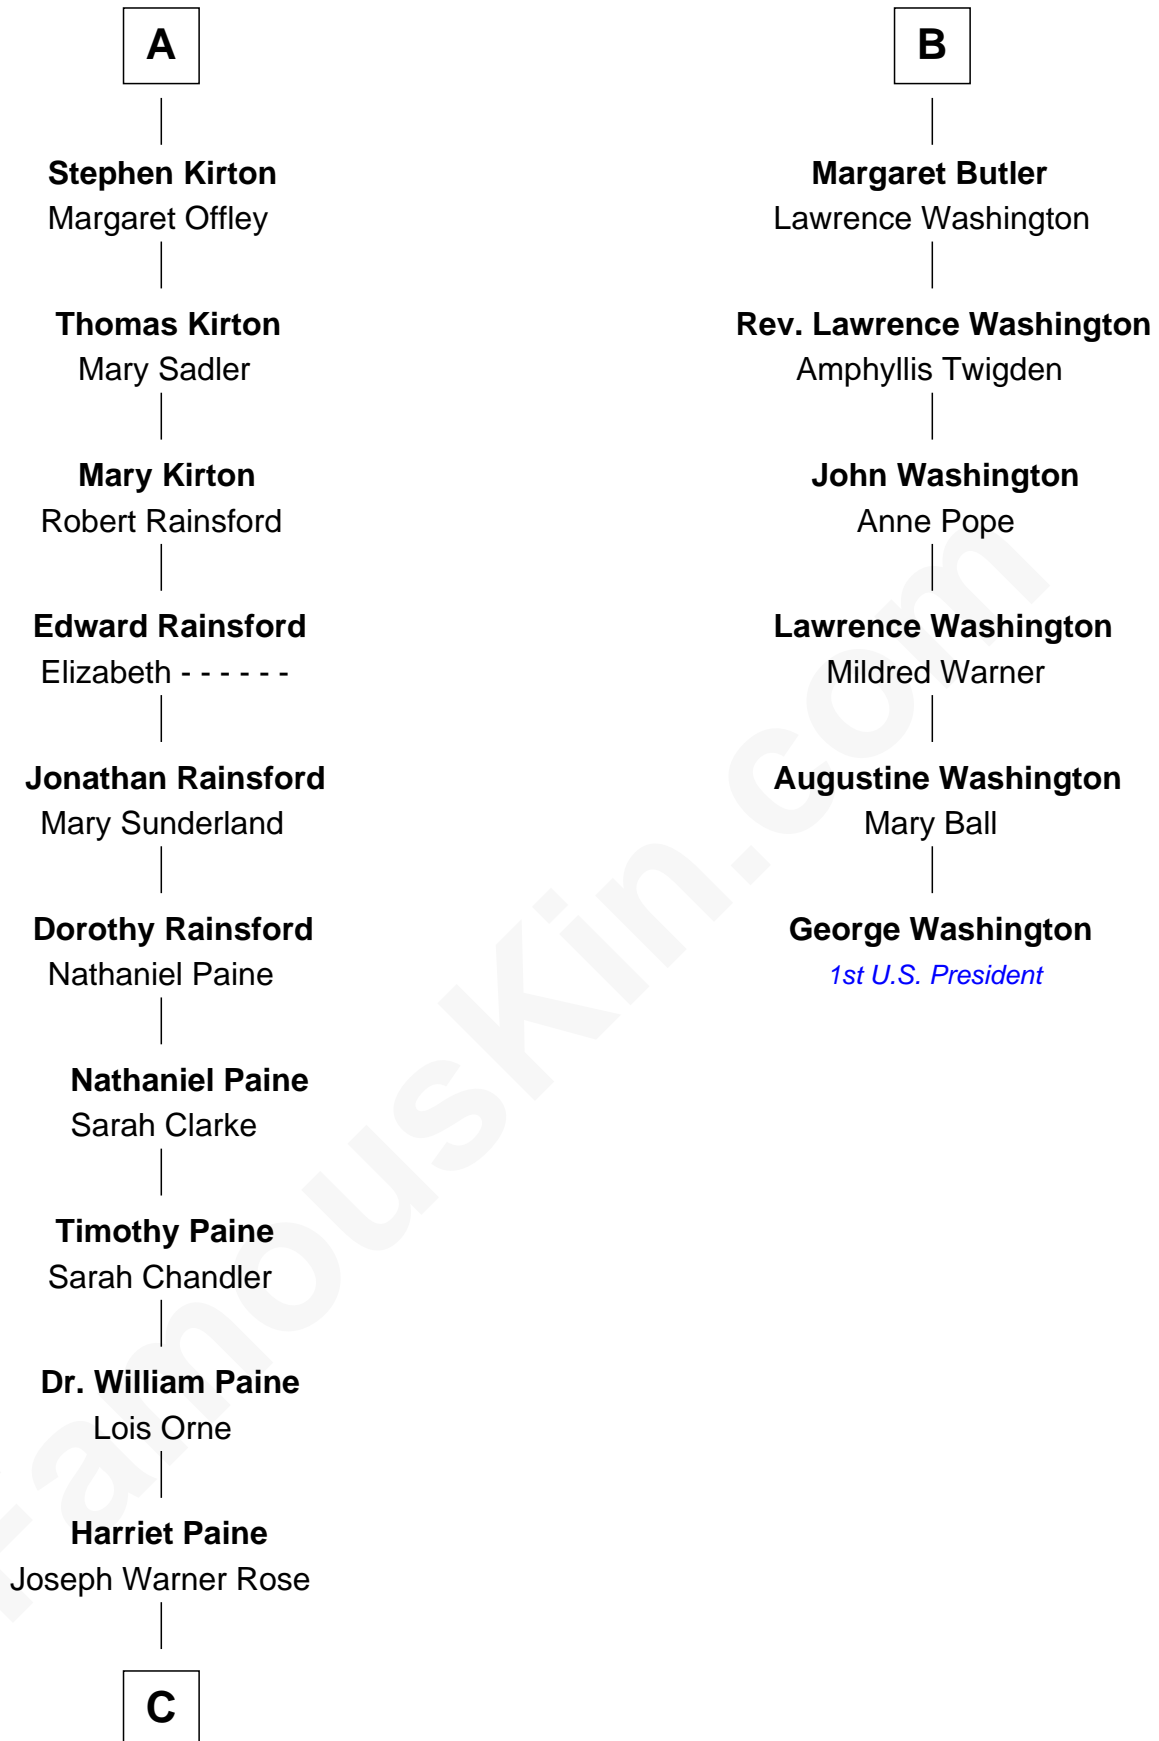

FamousKin.com

Relationship Chart of

Alice (Lee) Roosevelt

First Wife of President Theodore Roosevelt

12th cousin 7 times removed of

George Washington
1st U.S. President

C

—
Harriet Paine Rose

John Clarke Lee

—
George Cabot Lee
Caroline Watts Haskell

—
Alice (Lee) Roosevelt
Wife of President Theodore Roosevelt

FamousKin.com