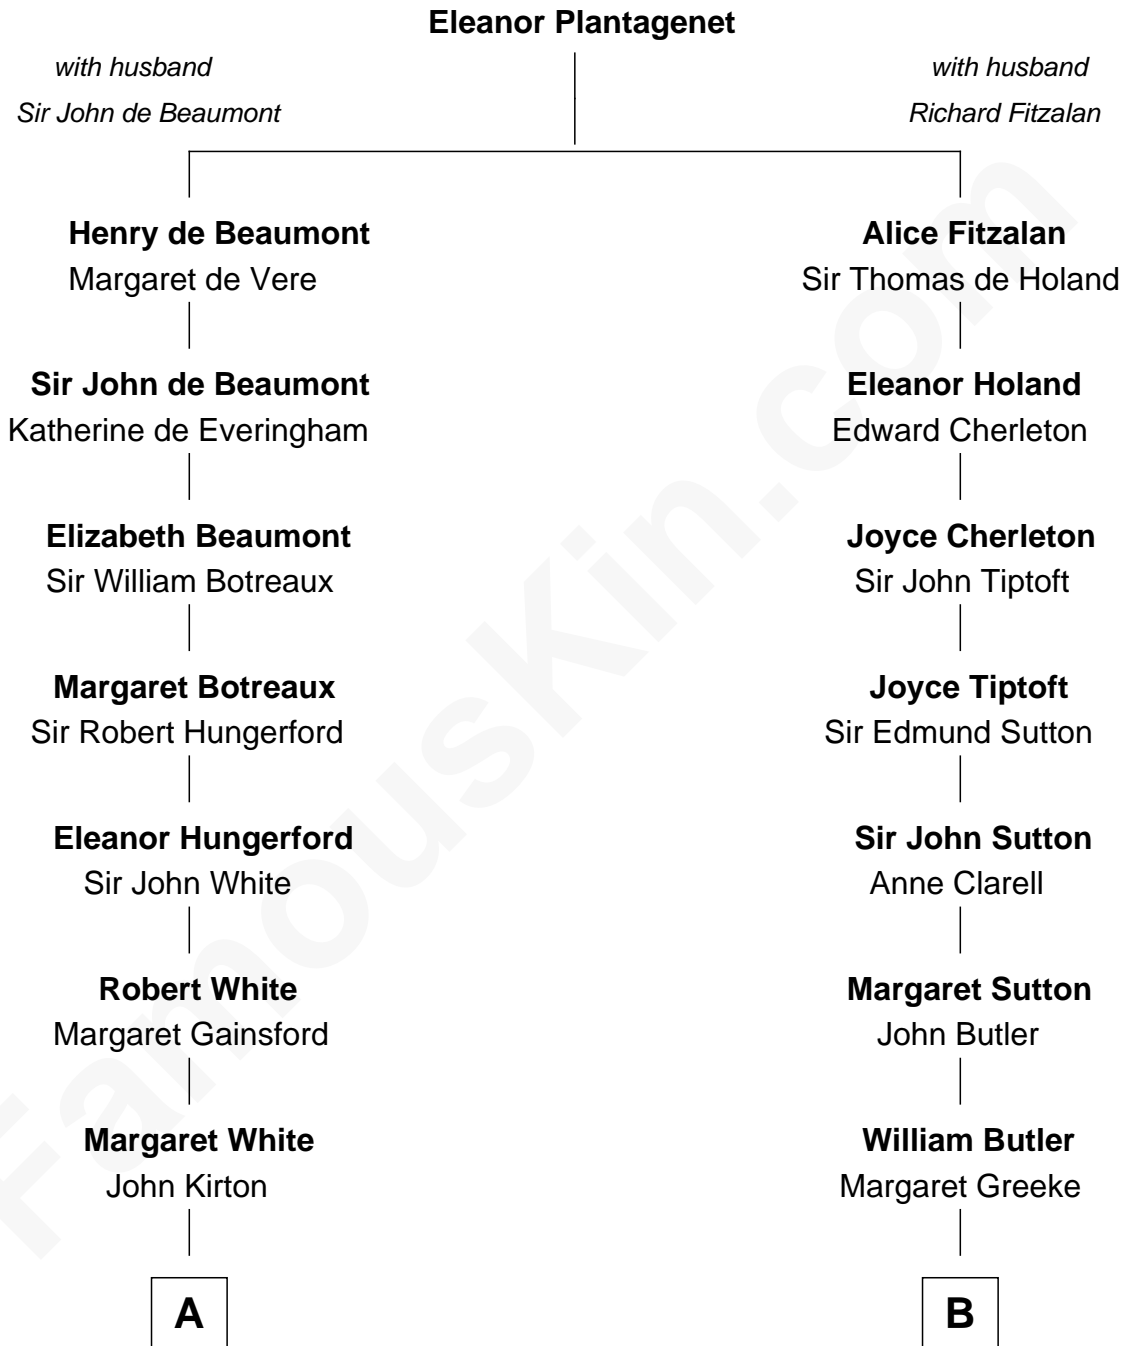

FamousKin.com

Relationship Chart of

Alice (Lee) Roosevelt

First Wife of President Theodore Roosevelt

12th cousin 7 times removed of

George Washington
1st U.S. President

C

—
Harriet Paine Rose

John Clarke Lee

—
George Cabot Lee
Caroline Watts Haskell

—
Alice (Lee) Roosevelt
Wife of President Theodore Roosevelt

FamousKin.com