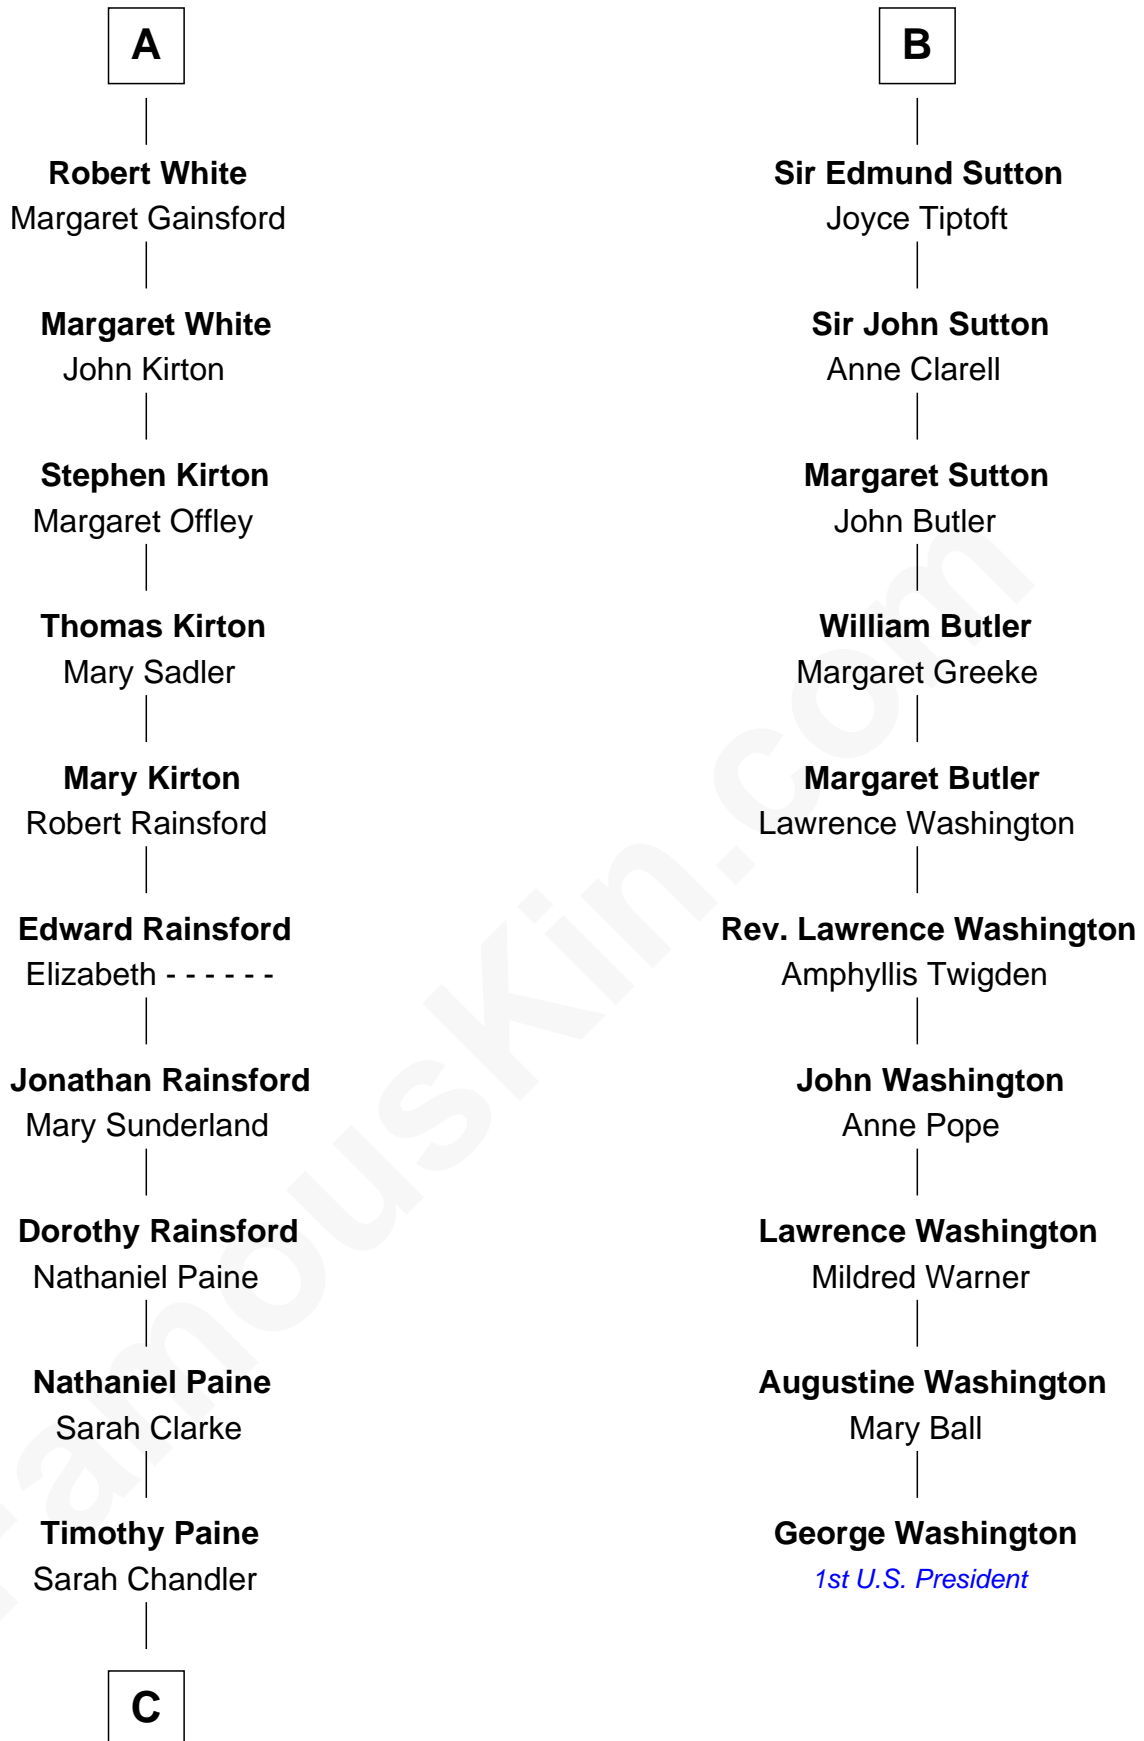

### Alice (Lee) Roosevelt

*First Wife of President Theodore Roosevelt*

16th cousin 5 times removed of

**George Washington**  
*1st U.S. President*

**Sir Hugh le Despencer**  
Aveline Basset

**Eleanor le Despencer**  
Sir Hugh de Courtenay

**Sir Hugh de Courtenay**  
Agnes de St. John

**Sir Thomas de Courtenay**  
Muriel de Moels

**Margaret Courtenay**  
Thomas Peverell

**Katherine Peverell**  
Sir Walter Hungerford

**Sir Robert Hungerford**  
Margaret Botreaux

**Eleanor Hungerford**  
Sir John White

**A**

**Sir Hugh le Despencer**  
Isabella de Beauchamp

**Sir Philip le Despencer**  
Margaret de Goushill

**Sir Philip le Despencer**  
Joan de Cobham

**Sir Philip le Despencer**  
Elizabeth - - - - -

**Alice le Despenser**  
Sir John Sutton

**Sir John Sutton**  
Constance Blount

**Sir John Sutton**  
Elizabeth Berkeley

**B**

**C**

—  
**Dr. William Paine**

Lois Orne

—  
**Harriet Paine**