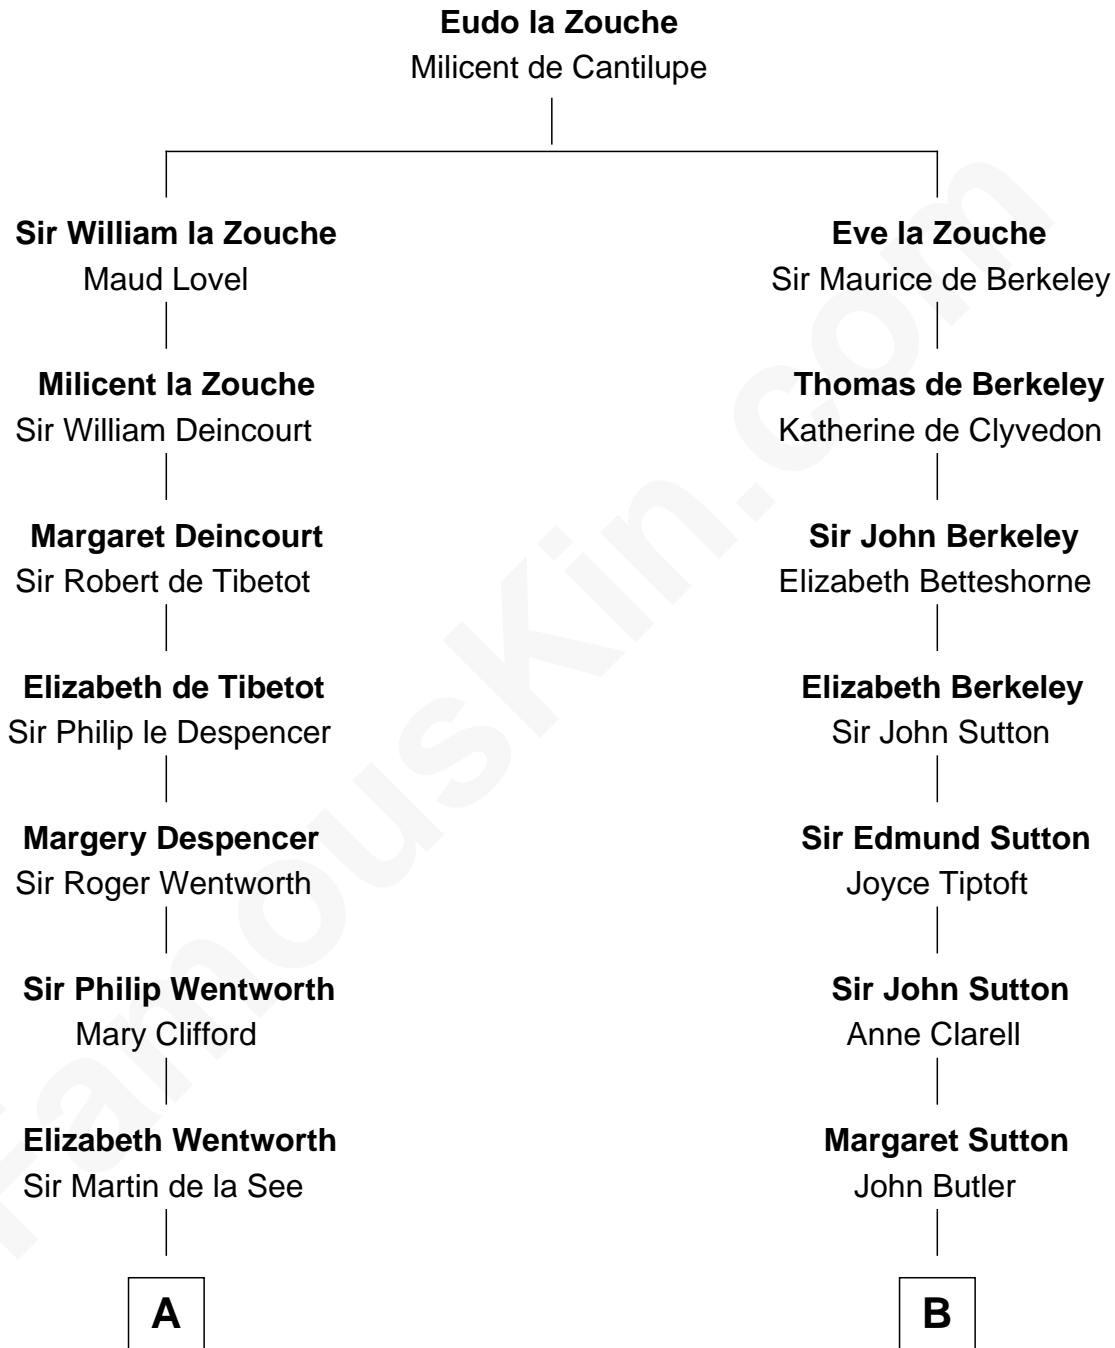

FamousKin.com

Relationship Chart of

Alice (Lee) Roosevelt

First Wife of President Theodore Roosevelt

13th cousin 8 times removed of

George Washington
1st U.S. President

C

Nancy Clarke

Francis Cabot

Mary Ann Cabot

Nathaniel Cabot Lee

John Clarke Lee

Harriet Paine Rose

George Cabot Lee

Caroline Watts Haskell

Alice (Lee) Roosevelt