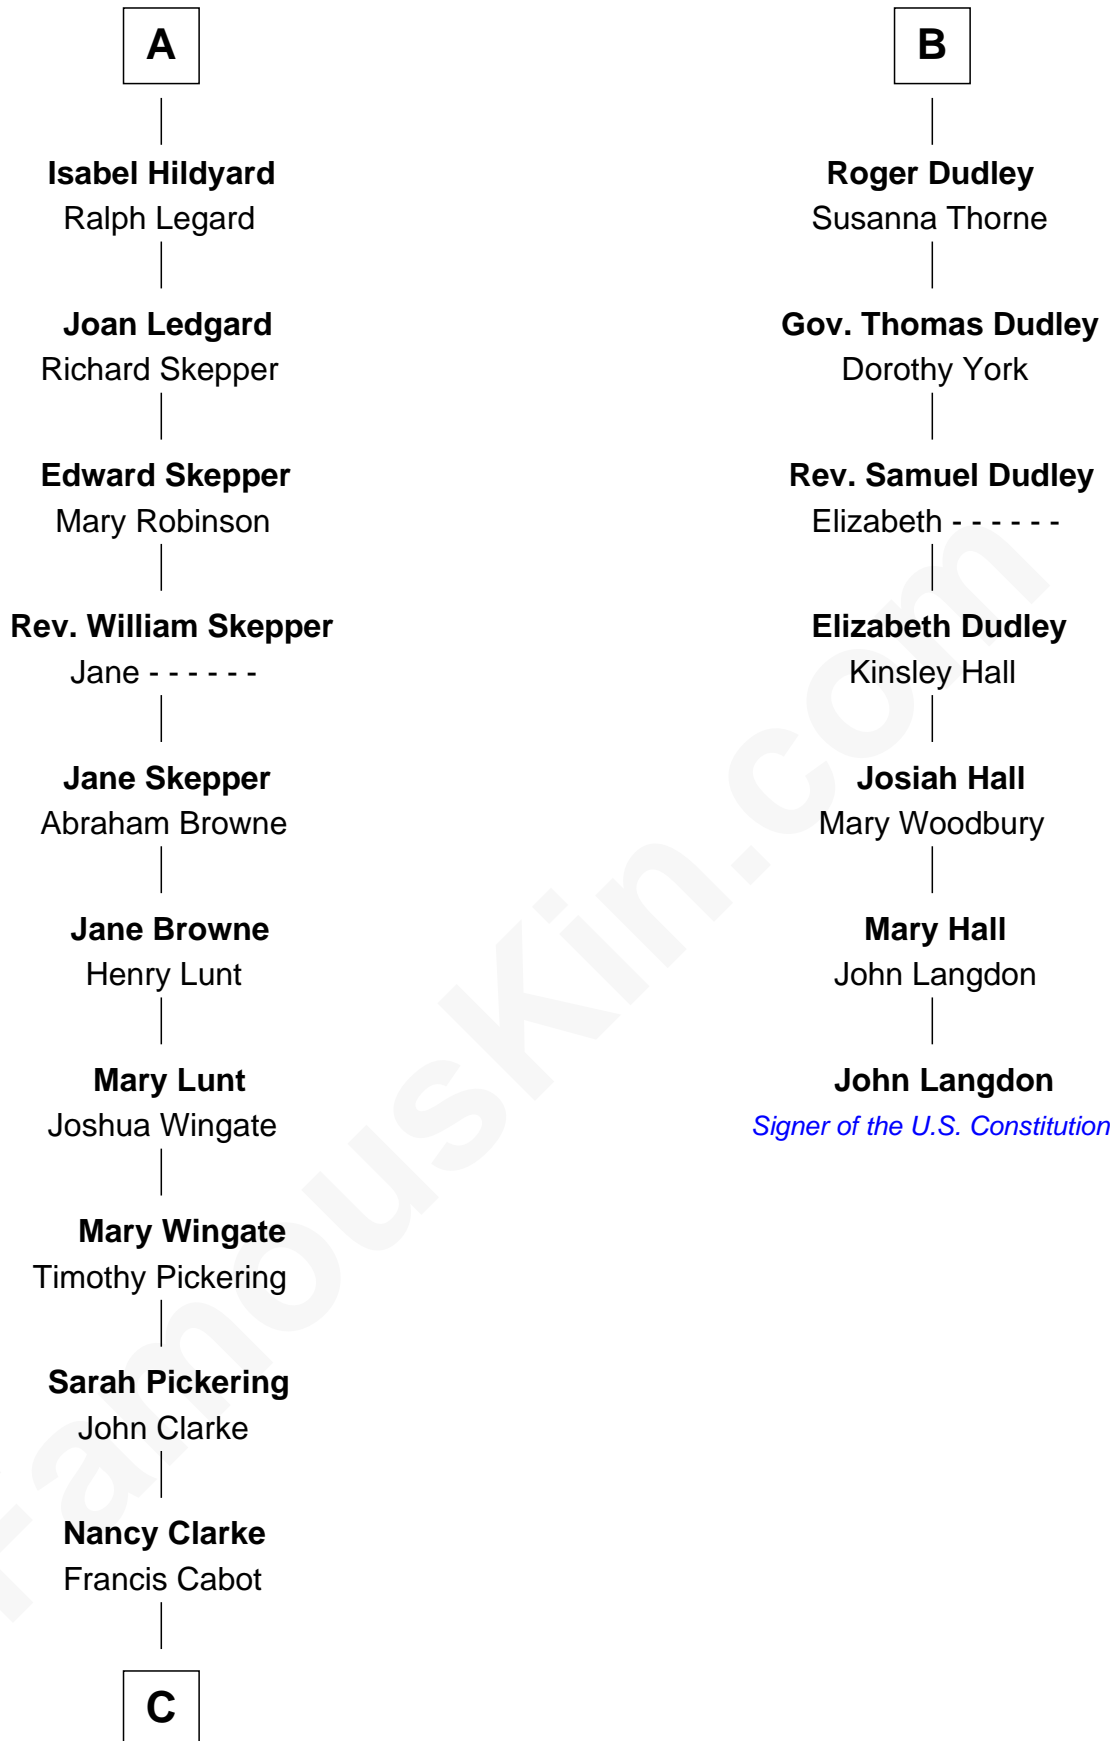

FamousKin.com

Relationship Chart of

Alice (Lee) Roosevelt

First Wife of President Theodore Roosevelt

13th cousin 7 times removed of

John Langdon

Signer of the U.S. Constitution

Edward III, King of England

Philippa of Hainault

C

—
Mary Ann Cabot
Nathaniel Cabot Lee

—
John Clarke Lee
Harriet Paine Rose

—
George Cabot Lee
Caroline Watts Haskell

—
Alice (Lee) Roosevelt
Wife of President Theodore Roosevelt

FamousKin.com