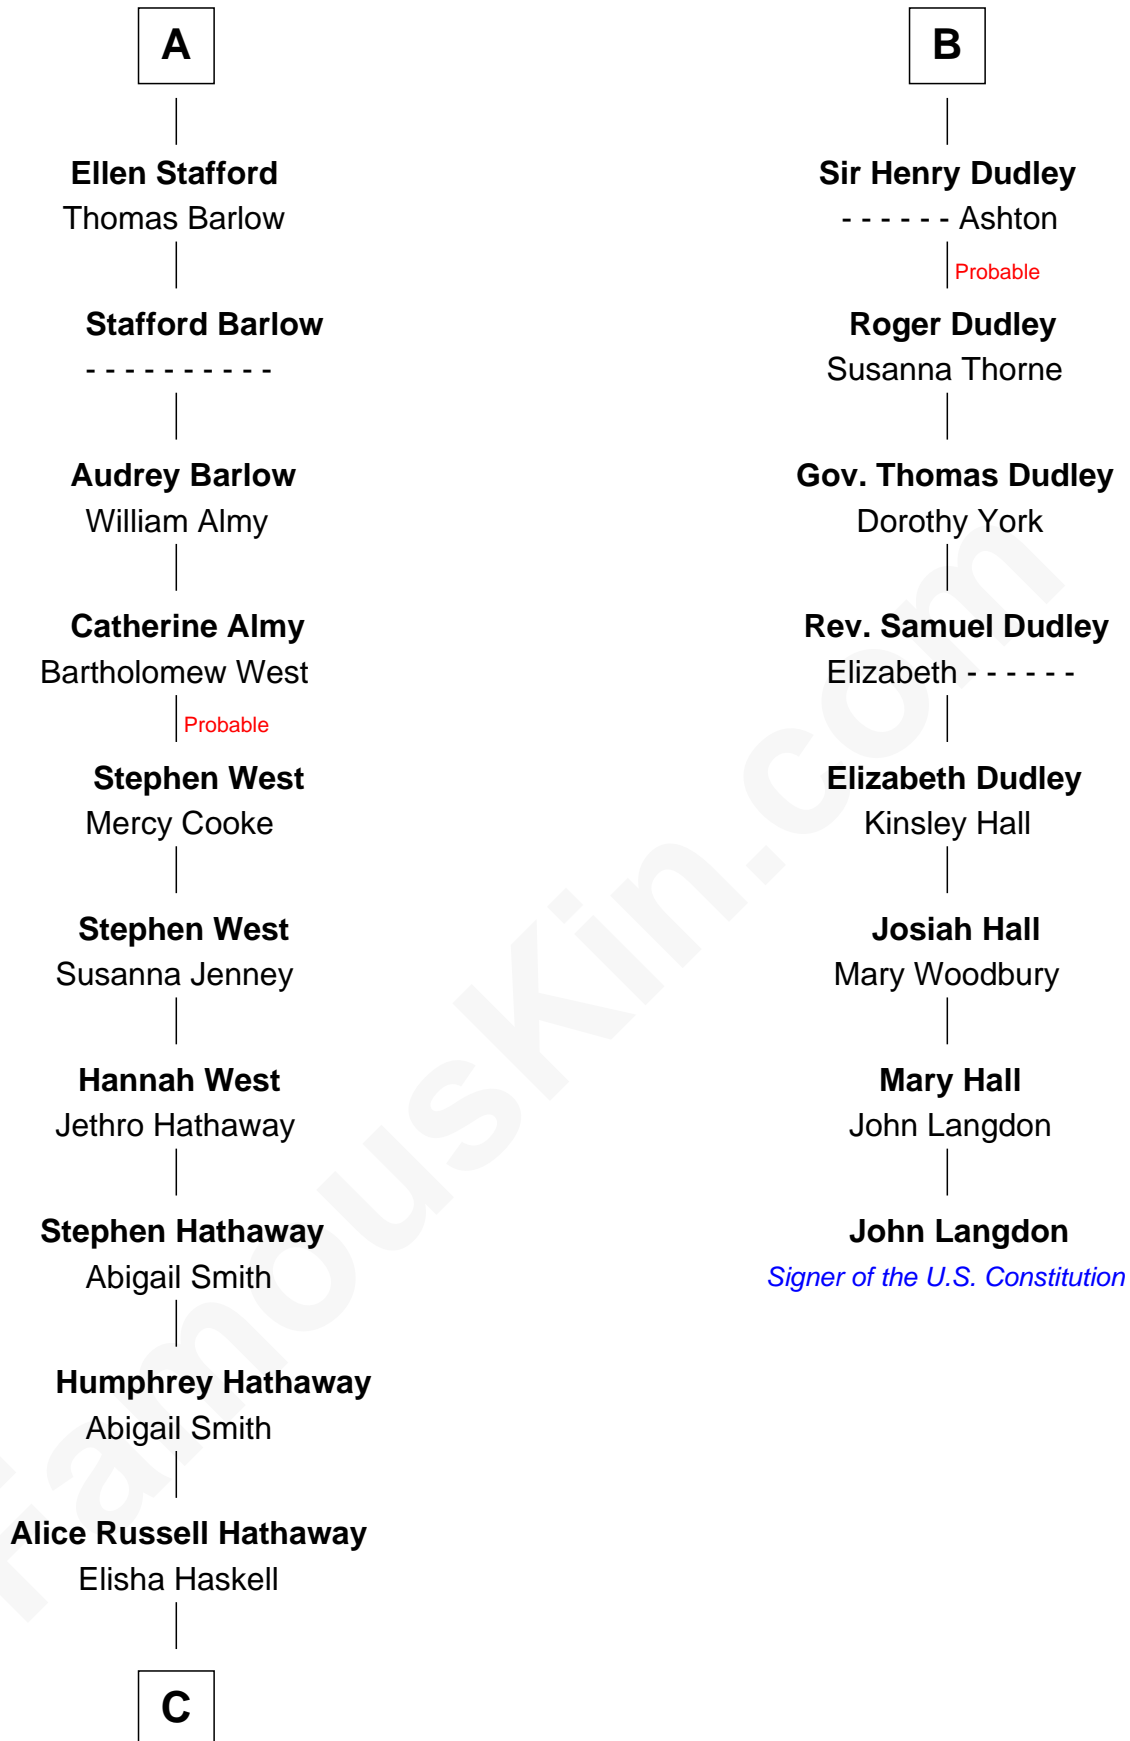

FamousKin.com

Relationship Chart of

Alice (Lee) Roosevelt

First Wife of President Theodore Roosevelt

14th cousin 4 times removed of

John Langdon

Signer of the U.S. Constitution

C

Caroline Watts Haskell

George Cabot Lee

Alice (Lee) Roosevelt

Wife of President Theodore Roosevelt

FamousKin.com