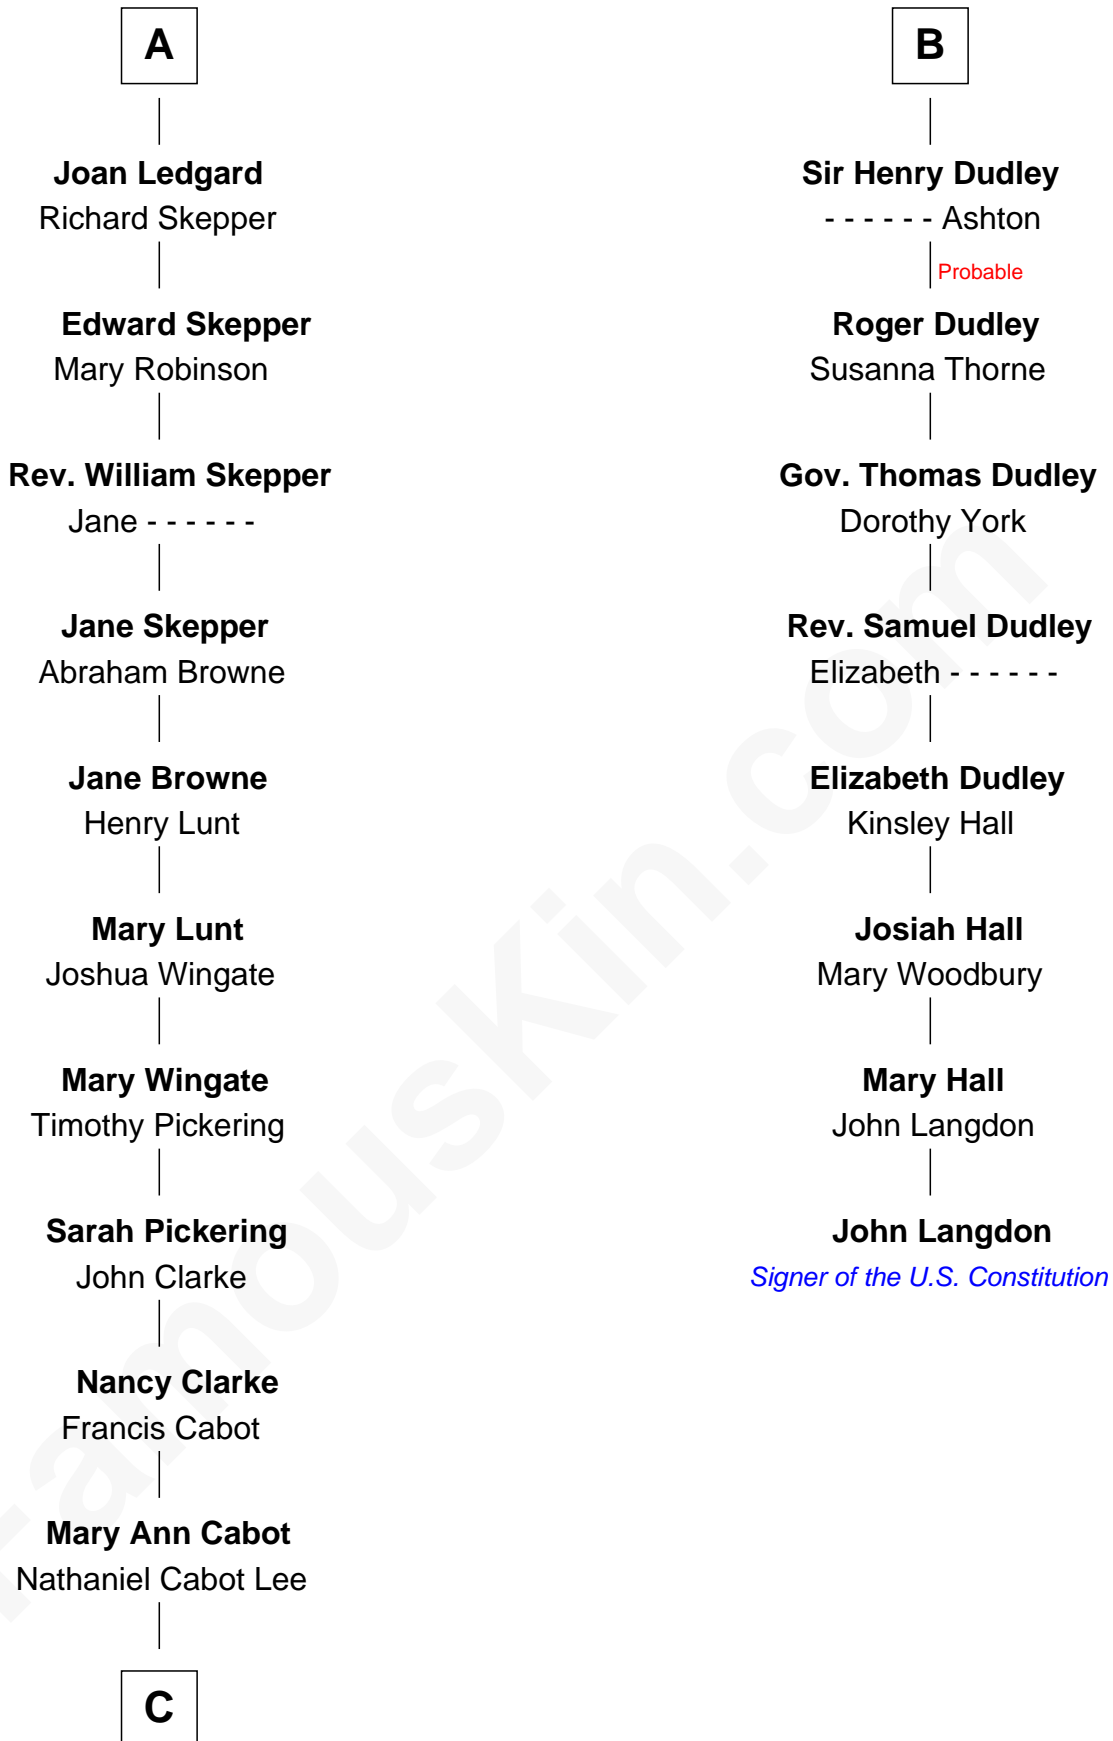

FamousKin.com

Relationship Chart of

Alice (Lee) Roosevelt

First Wife of President Theodore Roosevelt

14th cousin 5 times removed of

John Langdon

Signer of the U.S. Constitution

Margaret de Audley

Ralph de Stafford

C

—
John Clarke Lee
Harriet Paine Rose

—
George Cabot Lee
Caroline Watts Haskell

—
Alice (Lee) Roosevelt
Wife of President Theodore Roosevelt

FamousKin.com