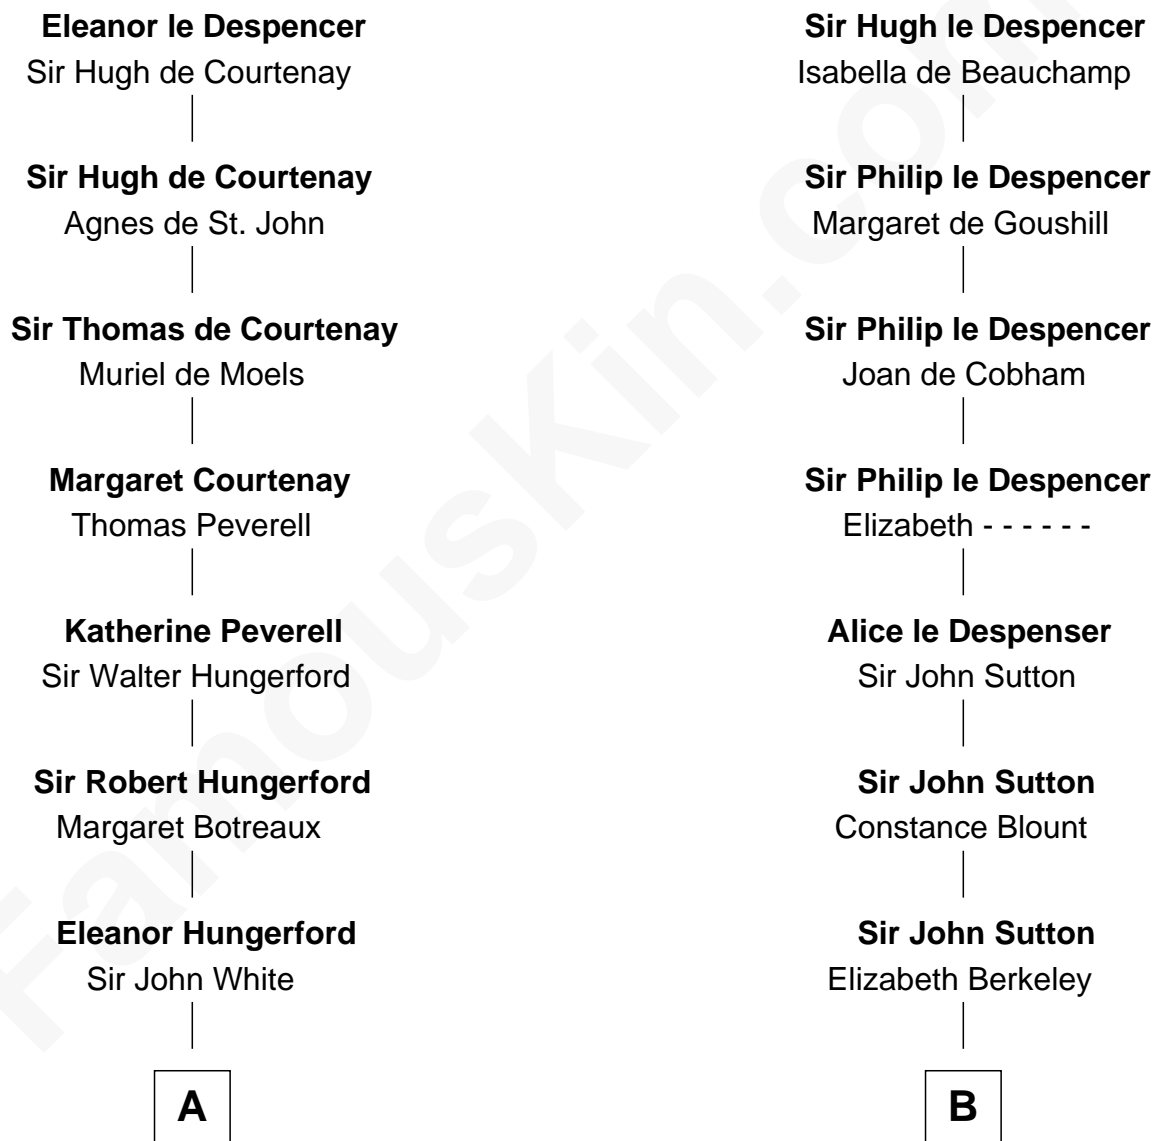

## Relationship Chart of

### Alice (Lee) Roosevelt

*First Wife of President Theodore Roosevelt*

17th cousin 4 times removed of

### John Langdon

*Signer of the U.S. Constitution*

**Sir Hugh le Despencer**

Aveline Basset

**C**

—  
**Dr. William Paine**

Lois Orne

—  
**Harriet Paine**