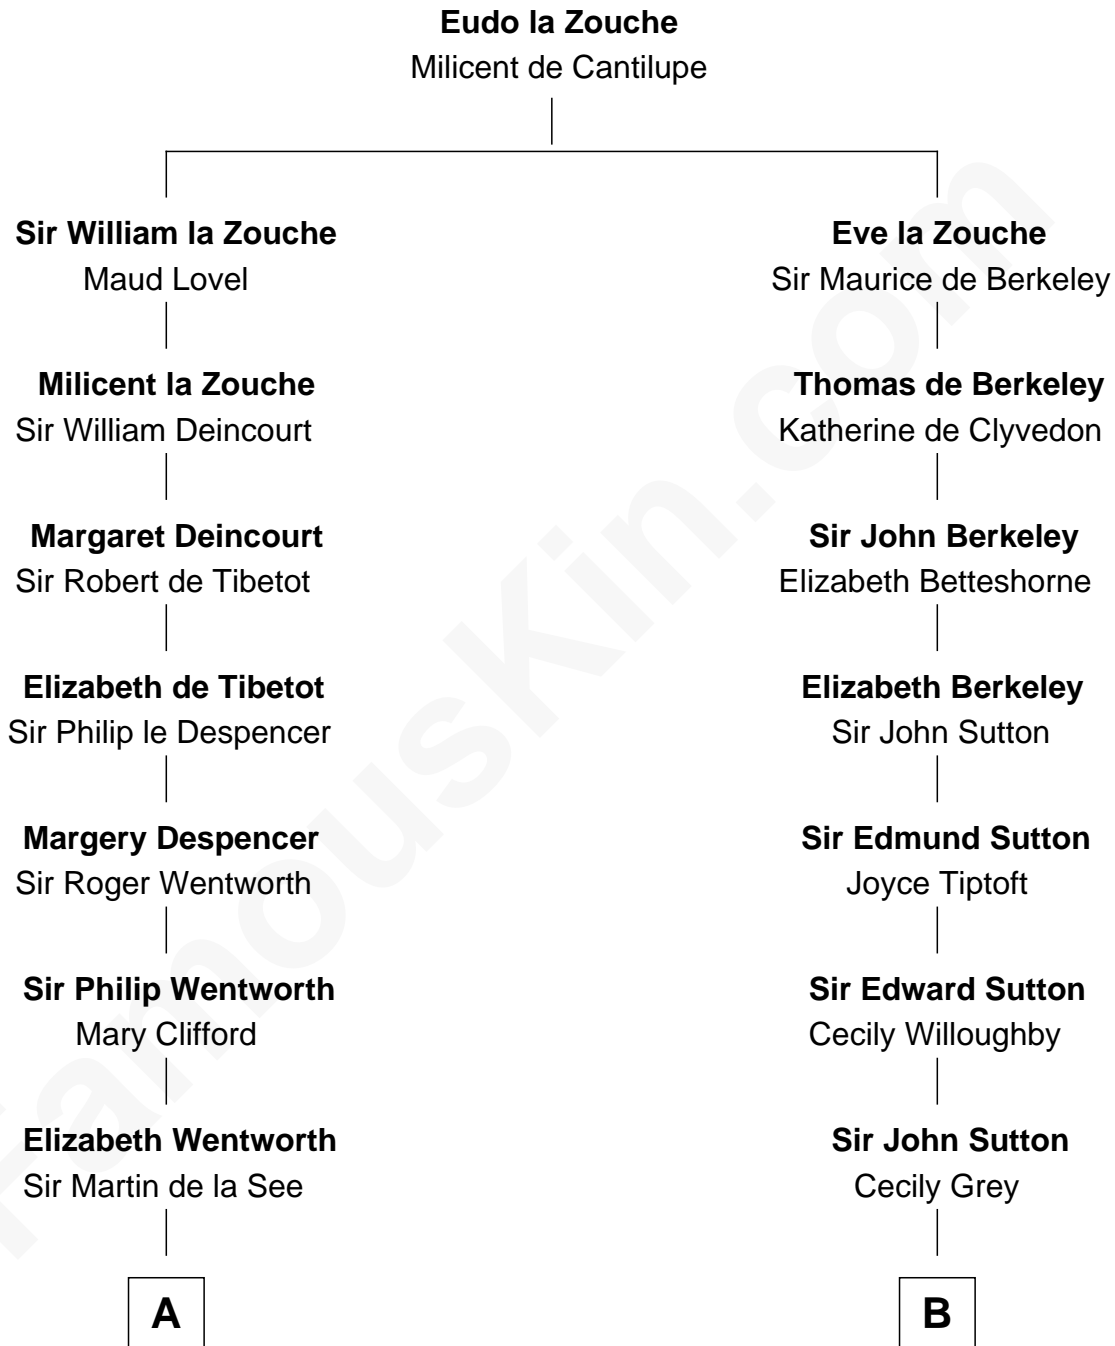

FamousKin.com

Relationship Chart of

Alice (Lee) Roosevelt

First Wife of President Theodore Roosevelt

14th cousin 7 times removed of

John Langdon

Signer of the U.S. Constitution