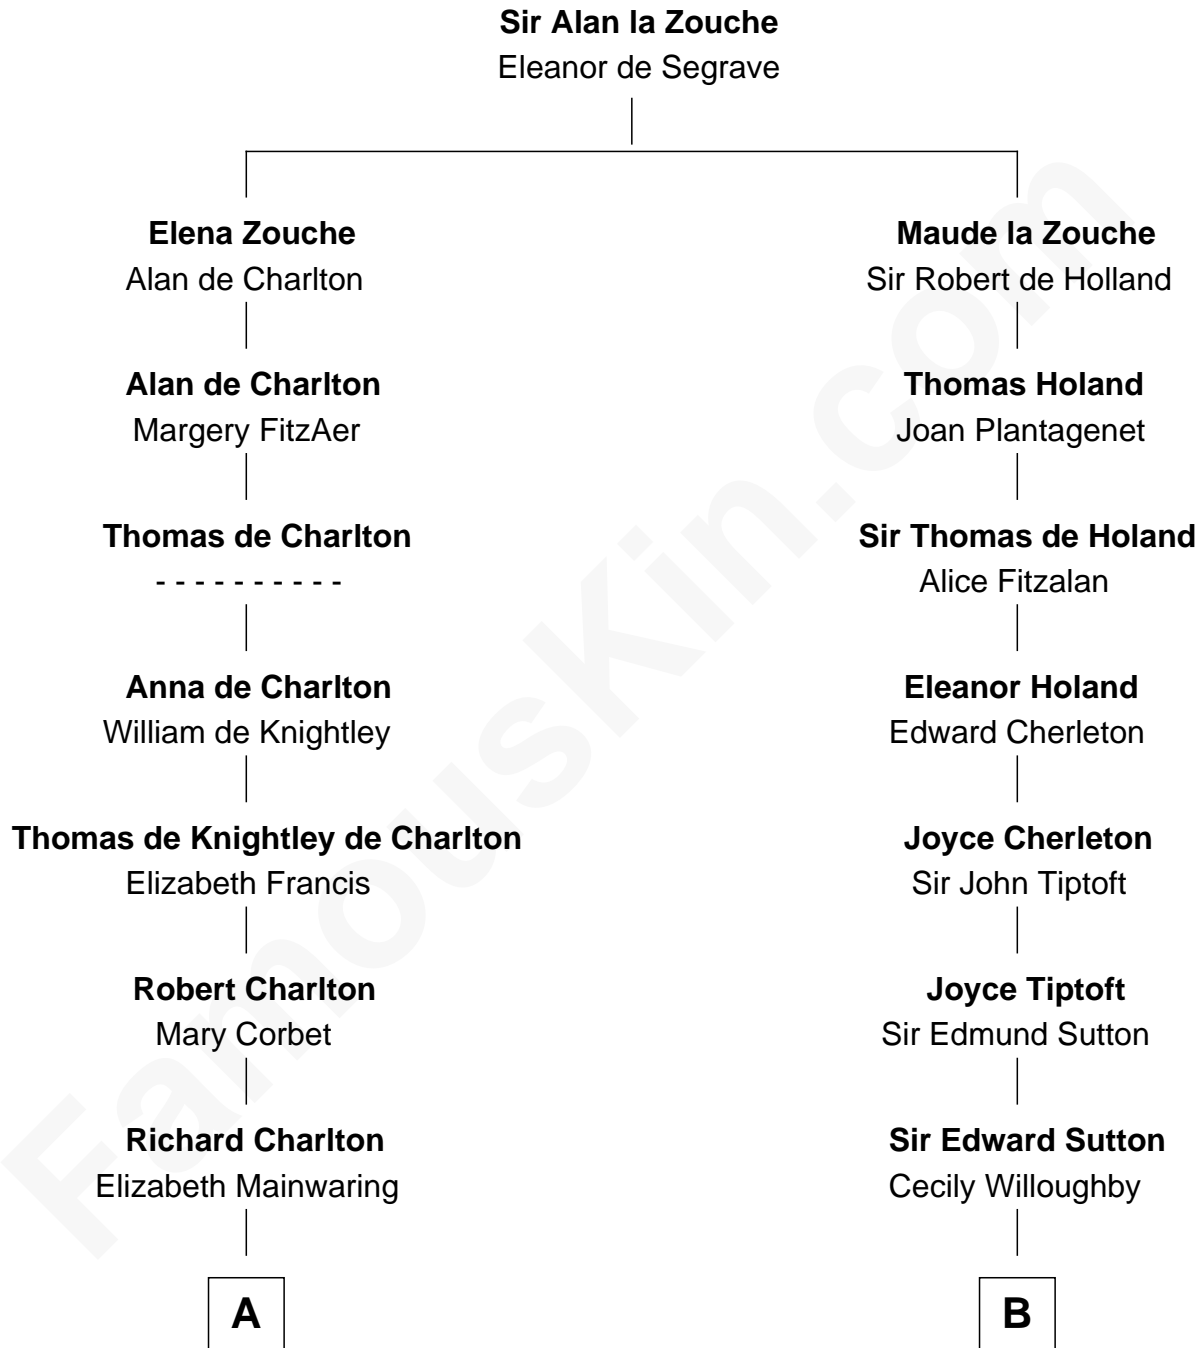

FamousKin.com

Relationship Chart of

Alice (Lee) Roosevelt

First Wife of President Theodore Roosevelt

15th cousin 5 times removed of

John Langdon

Signer of the U.S. Constitution

C

—
Nathaniel Cabot Lee

Mary Ann Cabot

—
John Clarke Lee

Harriet Paine Rose

—
George Cabot Lee

Caroline Watts Haskell

—
Alice (Lee) Roosevelt

Wife of President Theodore Roosevelt