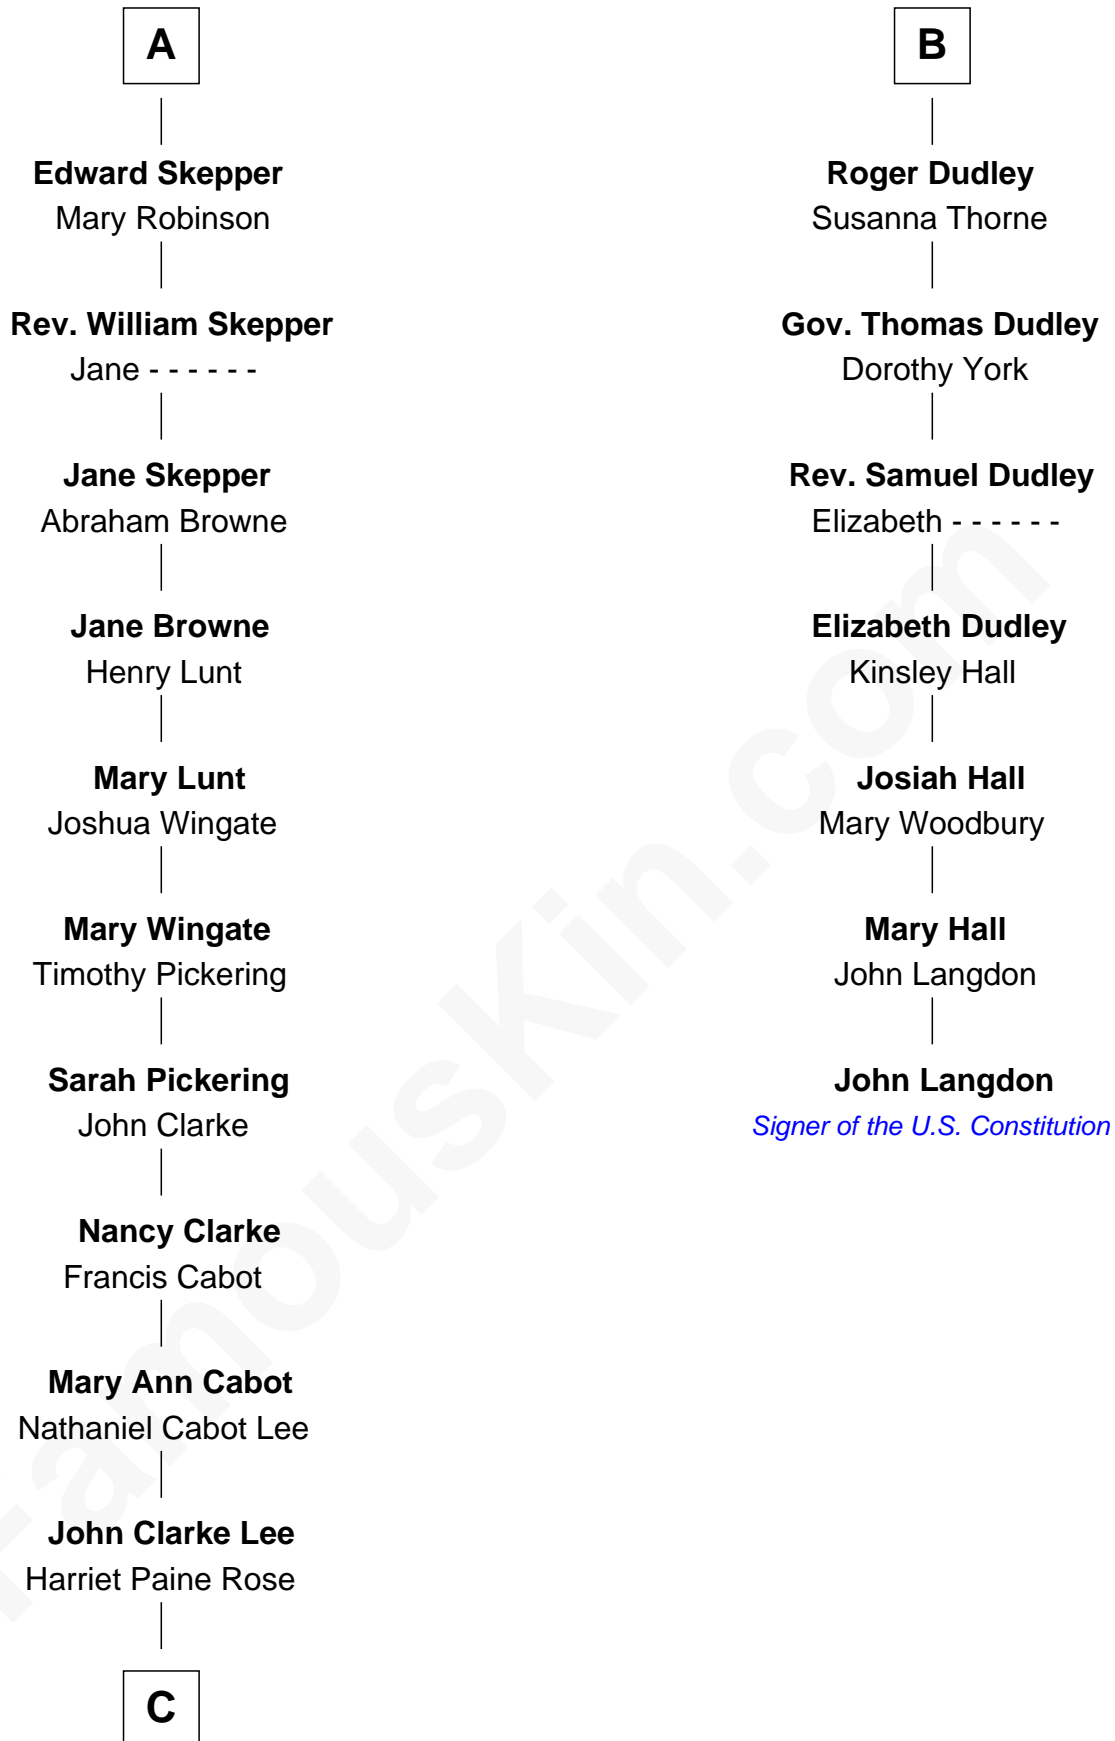

FamousKin.com

Relationship Chart of

Alice (Lee) Roosevelt

First Wife of President Theodore Roosevelt

13th cousin 5 times removed of

John Langdon

Signer of the U.S. Constitution

C

George Cabot Lee
Caroline Watts Haskell

Alice (Lee) Roosevelt
Wife of President Theodore Roosevelt

FamousKin.com