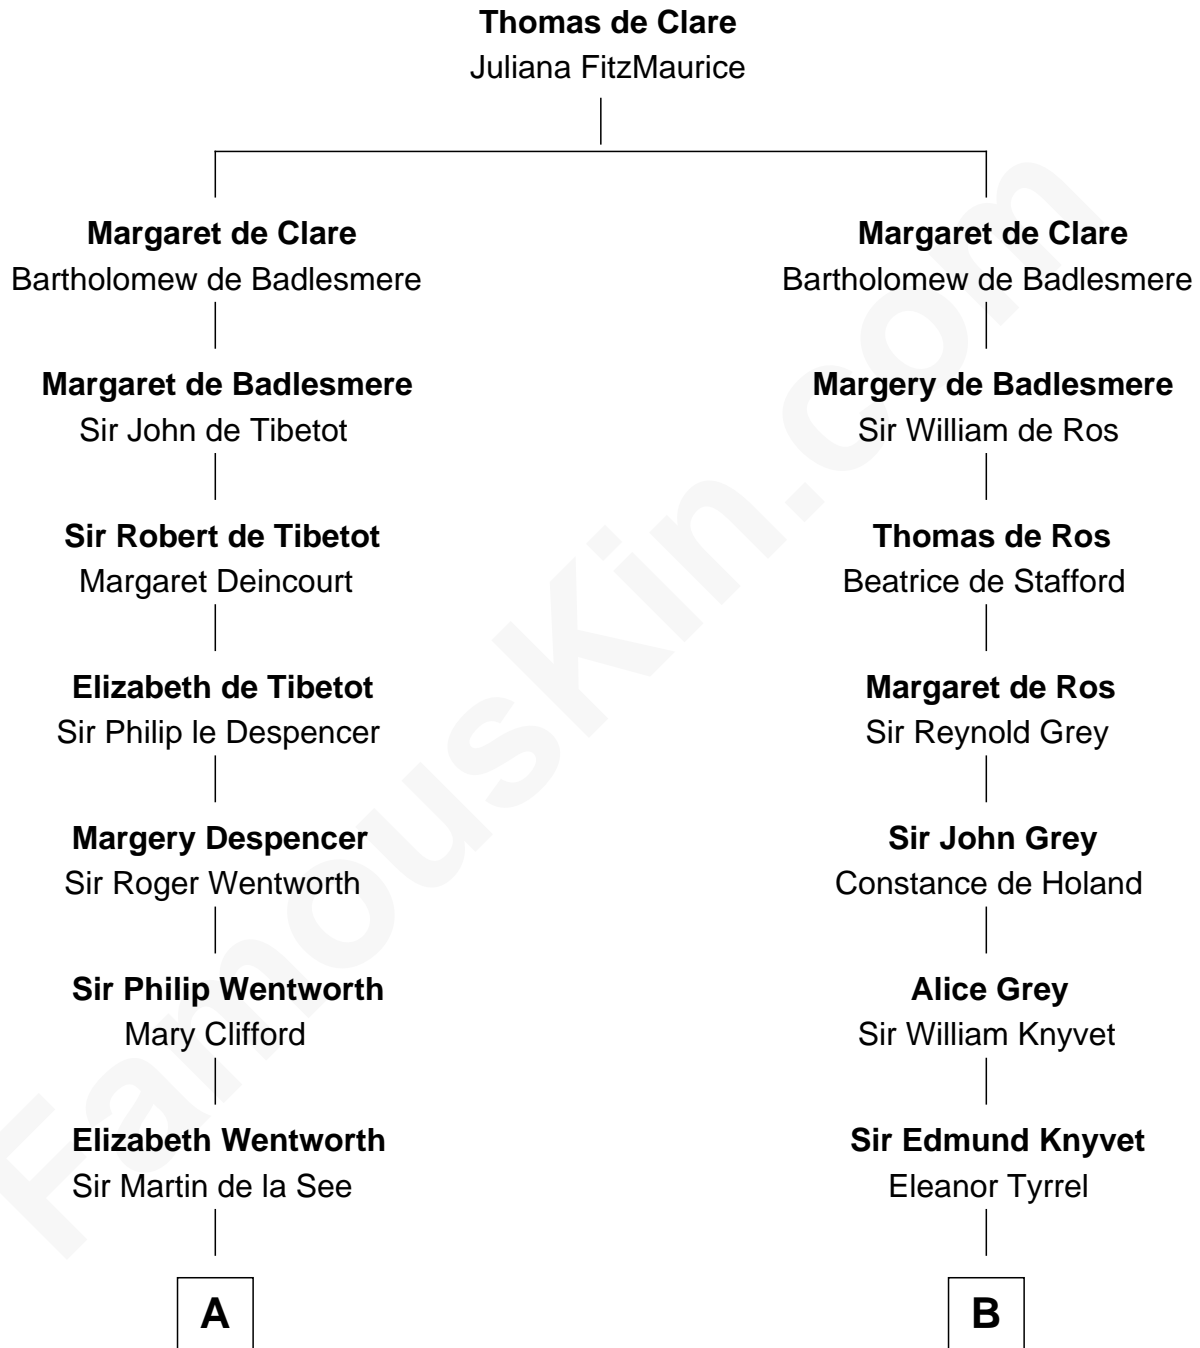

FamousKin.com

Relationship Chart of

Alice (Lee) Roosevelt

First Wife of President Theodore Roosevelt

20th cousin 1 time removed of

Louis Auchincloss

Author