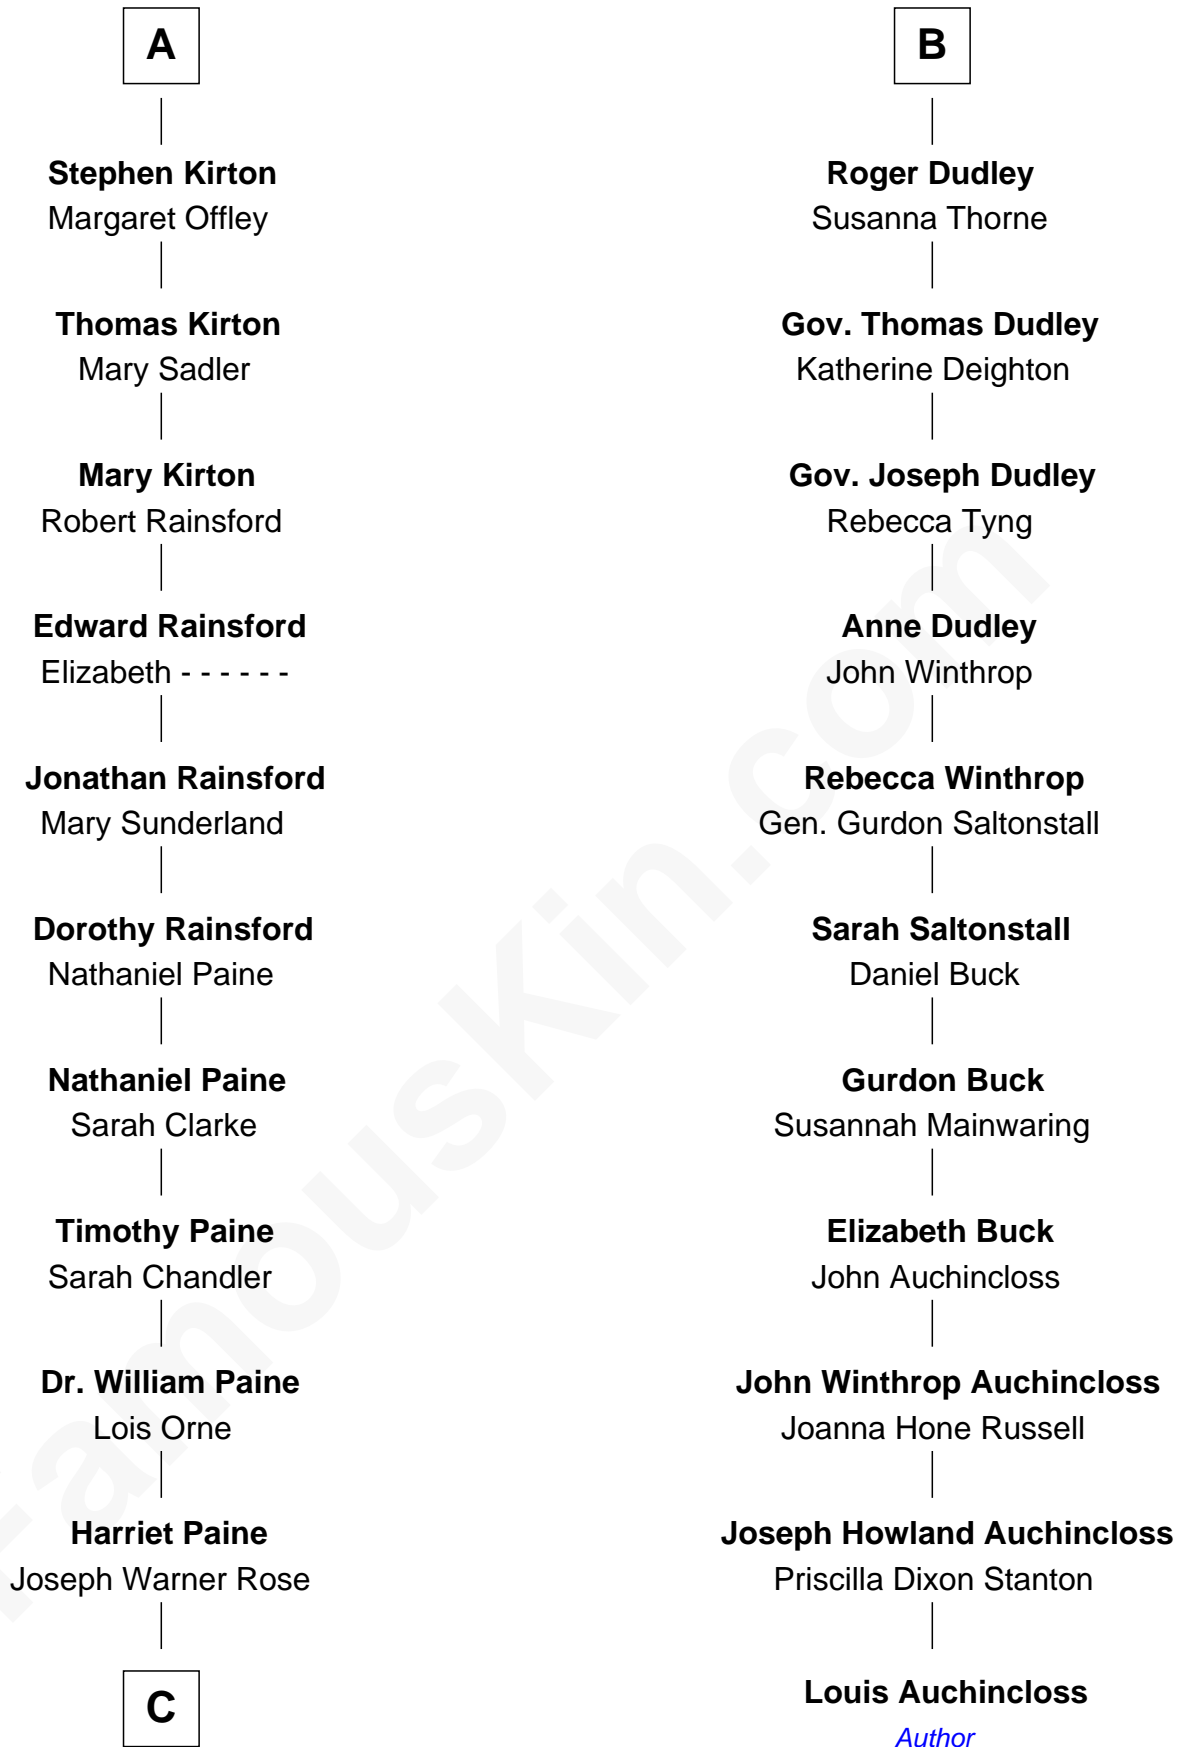

FamousKin.com

Relationship Chart of

Alice (Lee) Roosevelt

First Wife of President Theodore Roosevelt

17th cousin 2 times removed of

Louis Auchincloss

Author

C

—
Harriet Paine Rose

John Clarke Lee

—
George Cabot Lee
Caroline Watts Haskell

—
Alice (Lee) Roosevelt
Wife of President Theodore Roosevelt

FamousKin.com