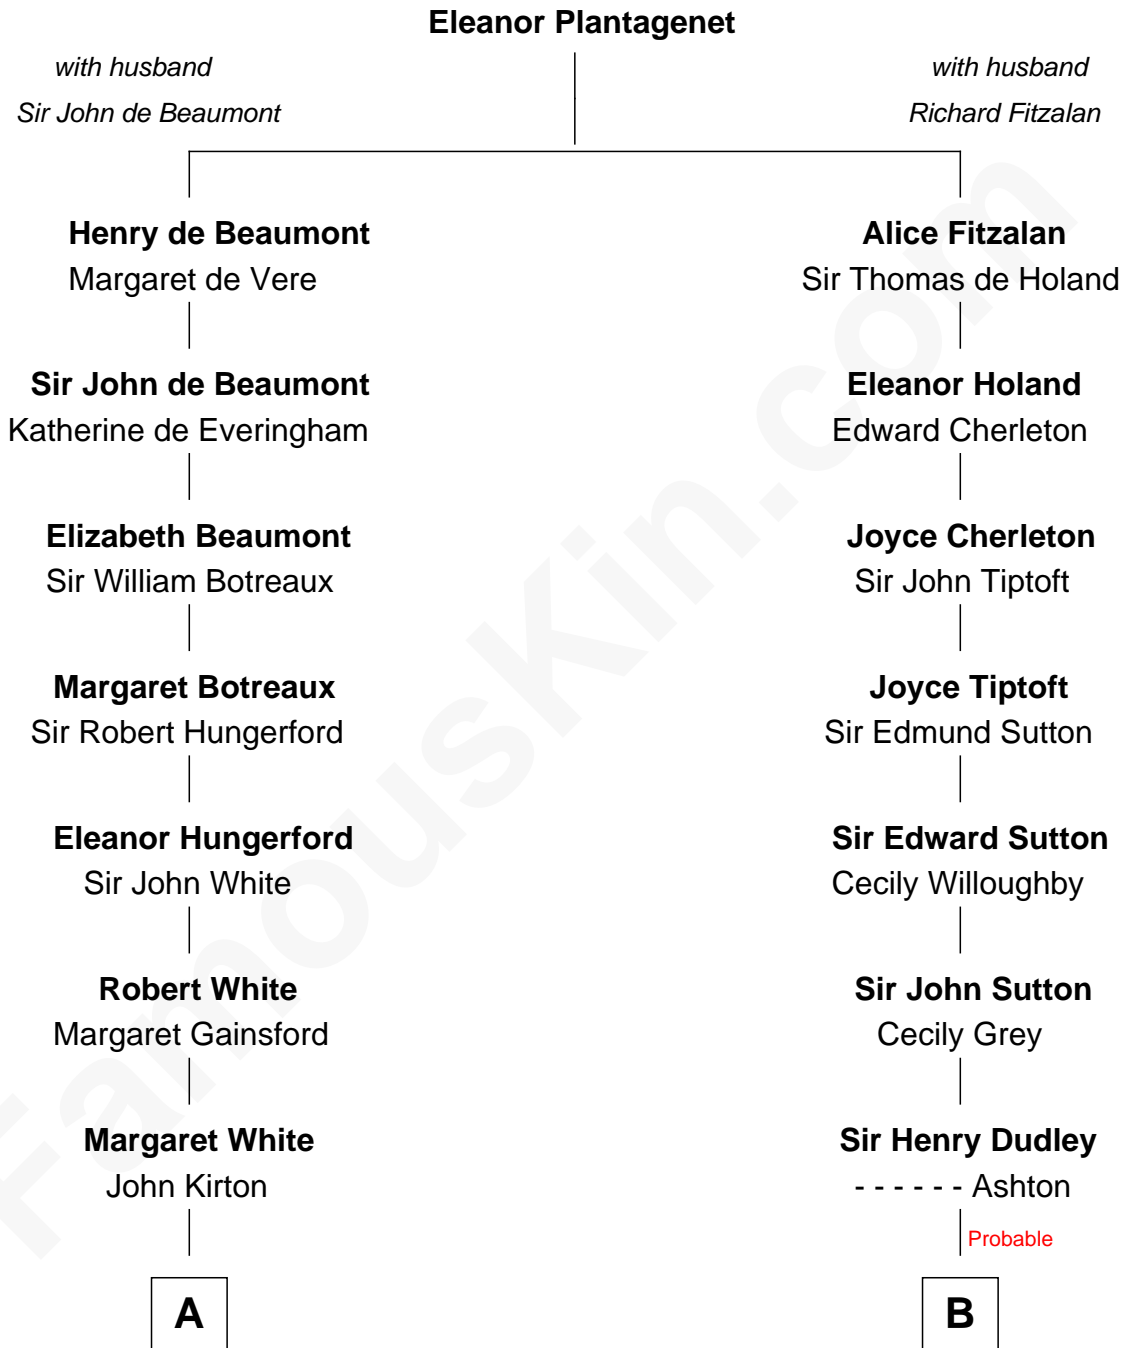

FamousKin.com

Relationship Chart of

Alice (Lee) Roosevelt

First Wife of President Theodore Roosevelt

17th cousin 2 times removed of

Louis Auchincloss

Author

C

—
Harriet Paine Rose

John Clarke Lee

—
George Cabot Lee
Caroline Watts Haskell

—
Alice (Lee) Roosevelt
Wife of President Theodore Roosevelt

FamousKin.com