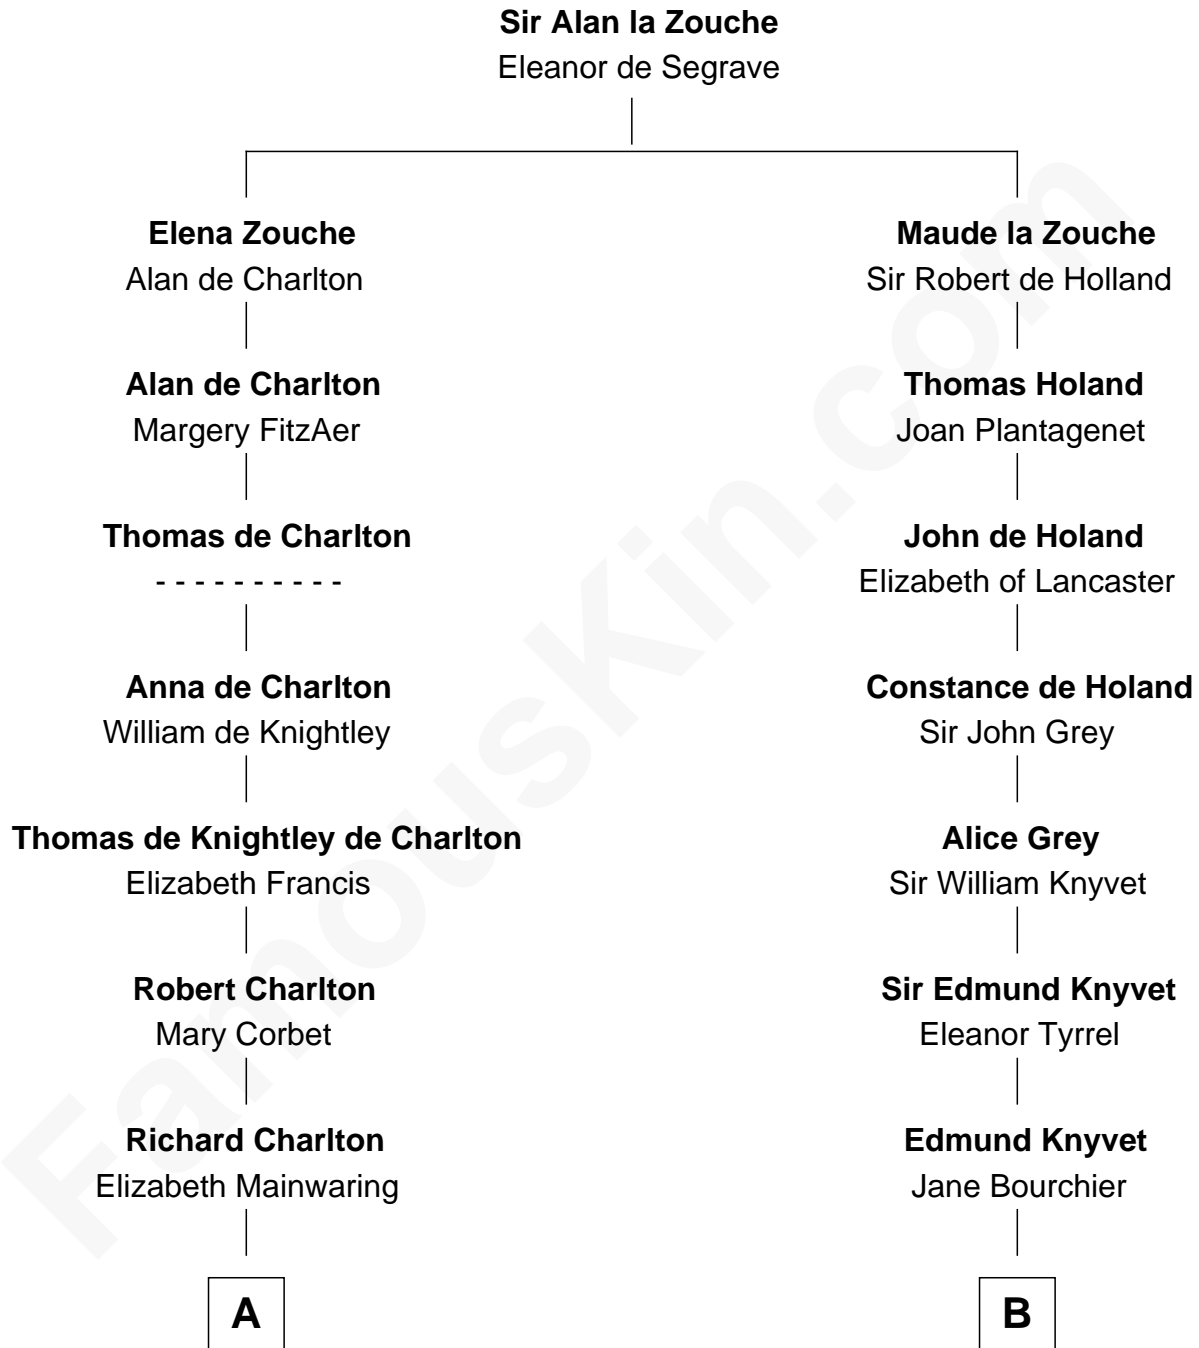

FamousKin.com

Relationship Chart of

Alice (Lee) Roosevelt

First Wife of President Theodore Roosevelt

19th cousin 1 time removed of

Louis Auchincloss

Author

C

Nathaniel Cabot Lee

Mary Ann Cabot

John Clarke Lee

Harriet Paine Rose

George Cabot Lee

Caroline Watts Haskell

Alice (Lee) Roosevelt

Wife of President Theodore Roosevelt