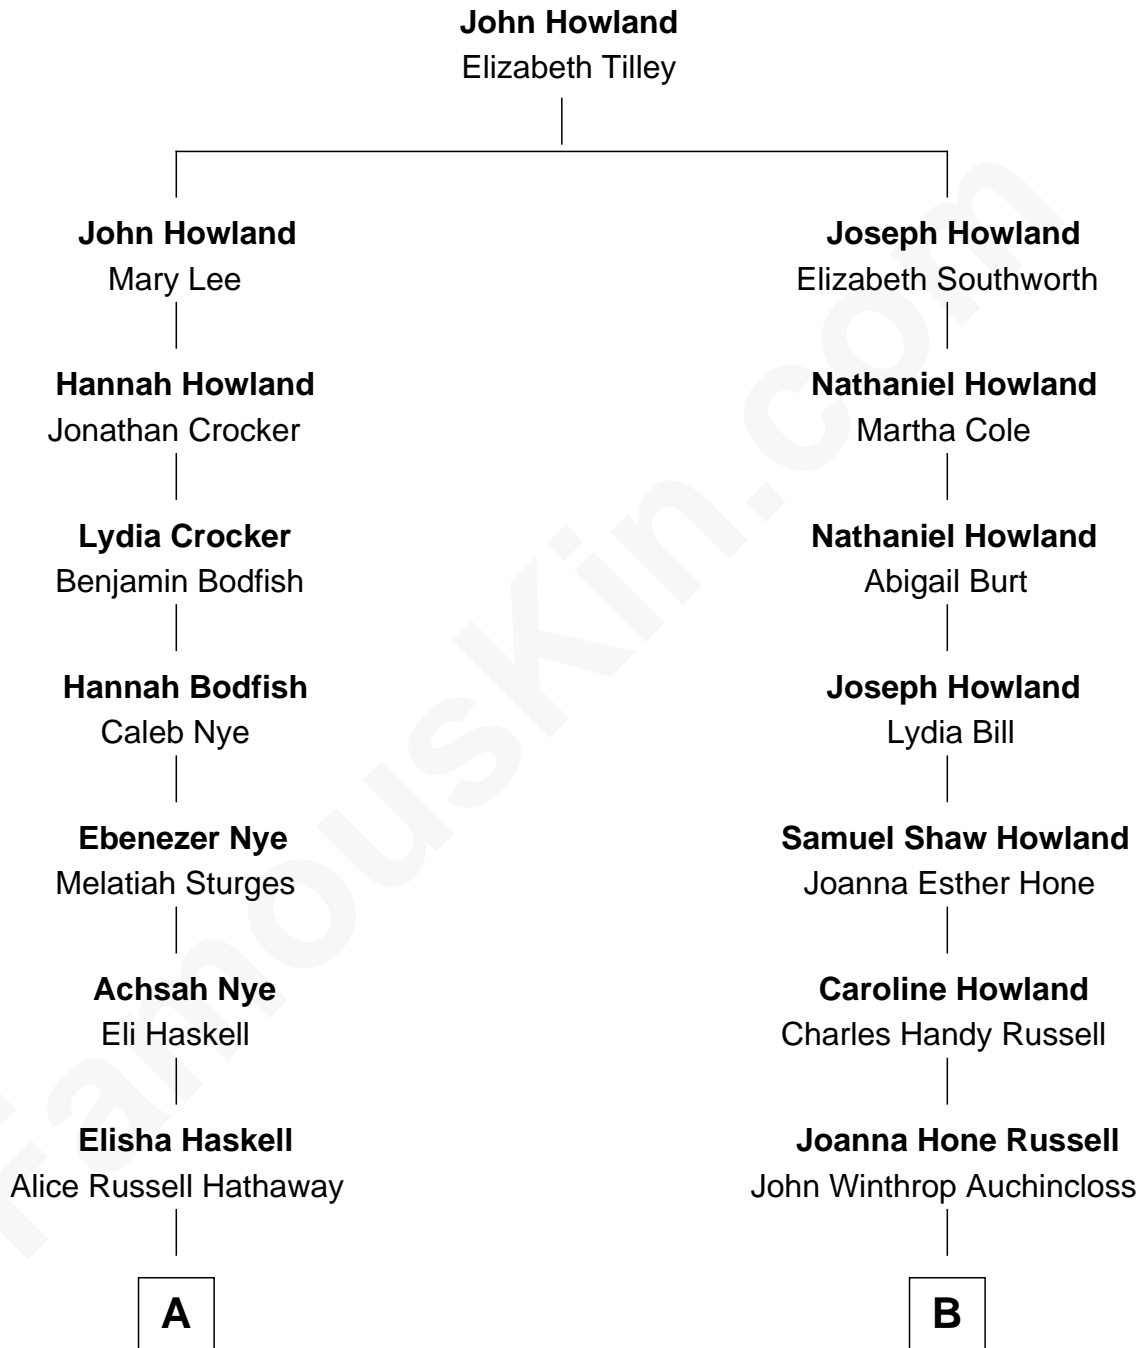

FamousKin.com

Relationship Chart of

Alice (Lee) Roosevelt

First Wife of President Theodore Roosevelt

8th cousin of

Louis Auchincloss

Author

FamousKin.com