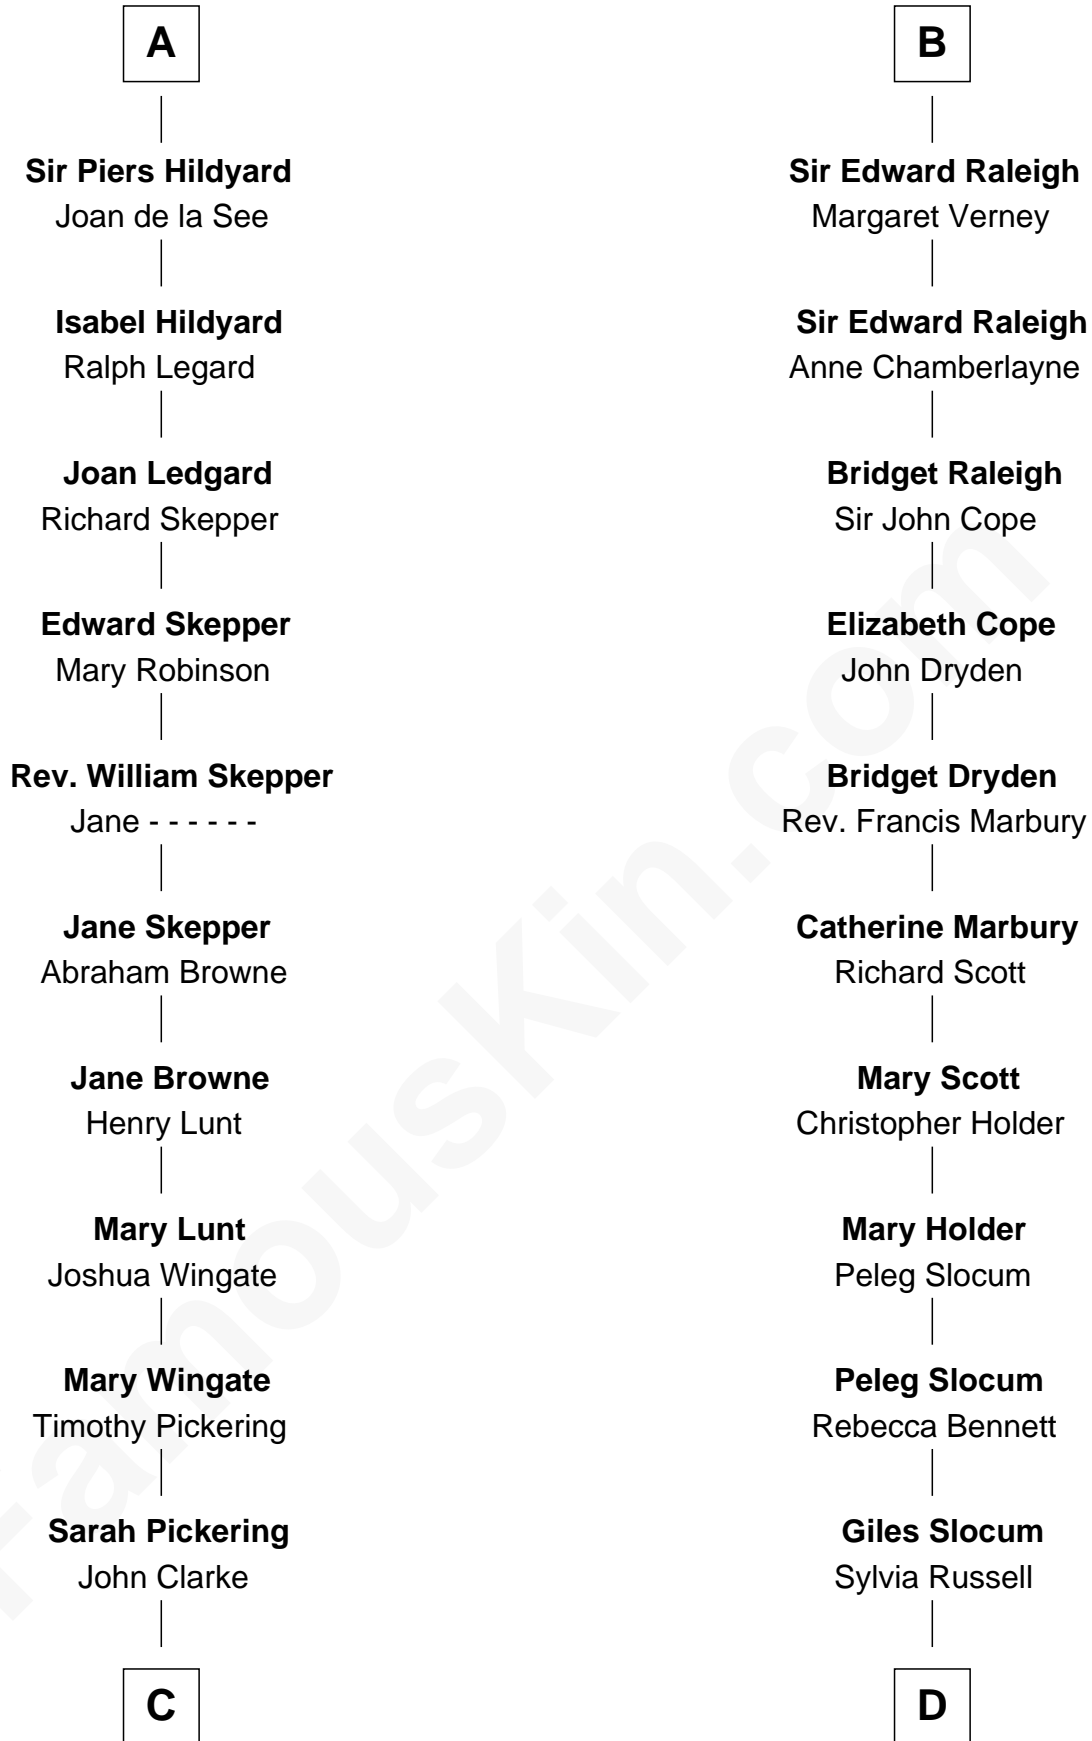

## Relationship Chart of

### Alice (Lee) Roosevelt

First Wife of President Theodore Roosevelt

20th cousin 1 time removed of

**Hetty Green**

"The Witch of Wall Street"

**C**

**Nancy Clarke**  
Francis Cabot

**Mary Ann Cabot**  
Nathaniel Cabot Lee

**John Clarke Lee**  
Harriet Paine Rose

**George Cabot Lee**  
Caroline Watts Haskell

**Alice (Lee) Roosevelt**  
*Wife of President Theodore Roosevelt*

**D**

**Abigail Slocum**  
Isaac Howland

**Mehitable Howland**  
Gideon Howland

**Abby Slocum Howland**  
Edward Mott Robinson

**Hetty Green**  
*"The Witch of Wall Street"*

FamousKin.com