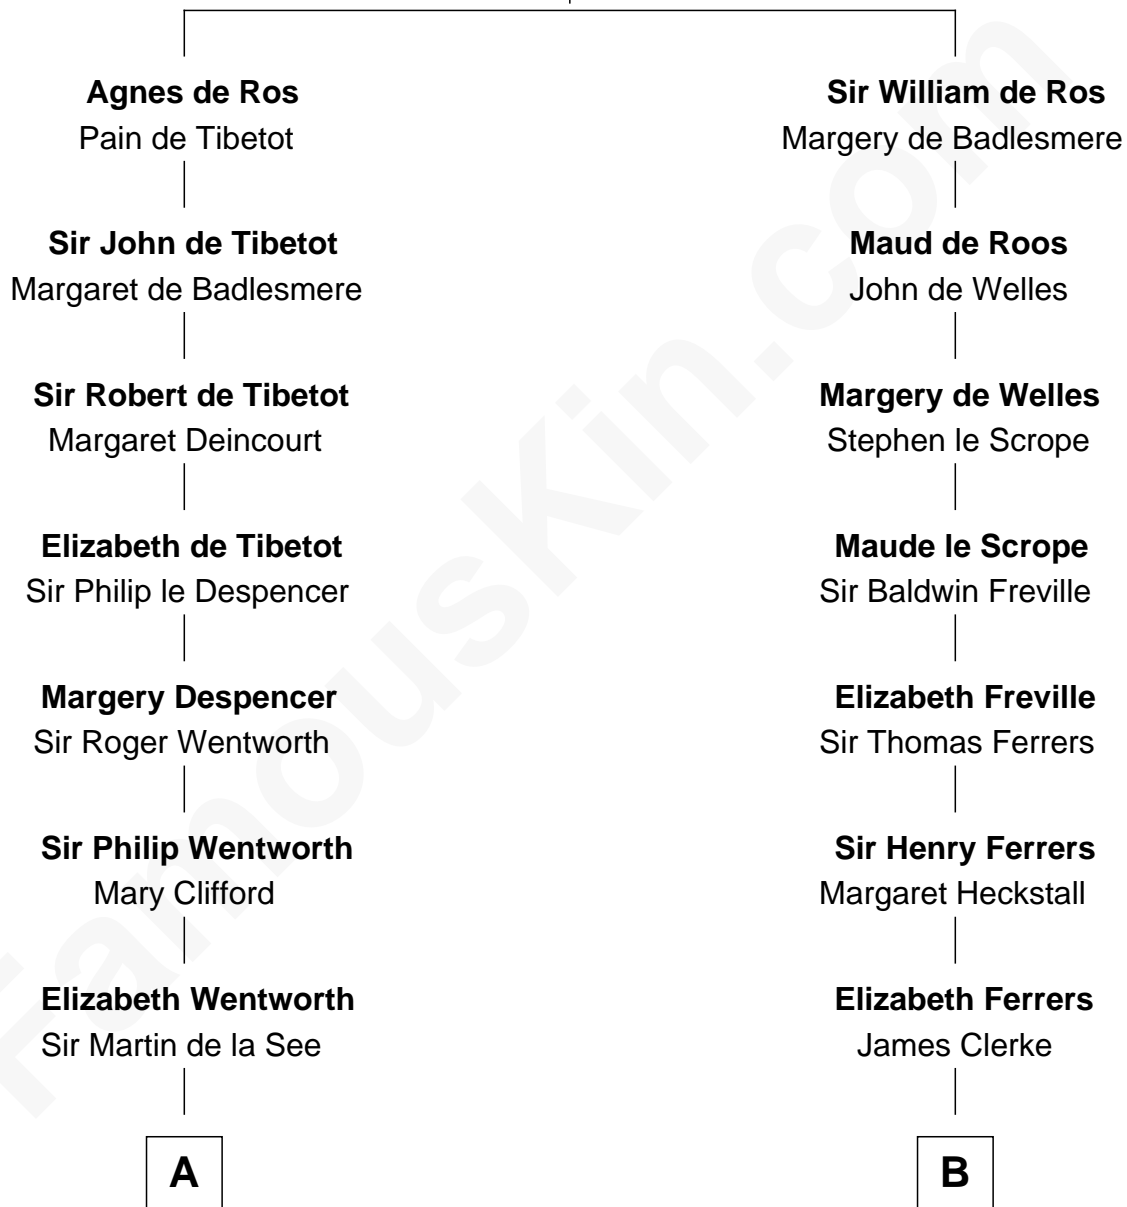

## Relationship Chart of

### Alice (Lee) Roosevelt

*First Wife of President Theodore Roosevelt*

17th cousin 4 times removed of

**Hetty Green**

*"The Witch of Wall Street"*

**William de Ros**  
Maude de Vaux

**C**

—  
**Nancy Clarke**