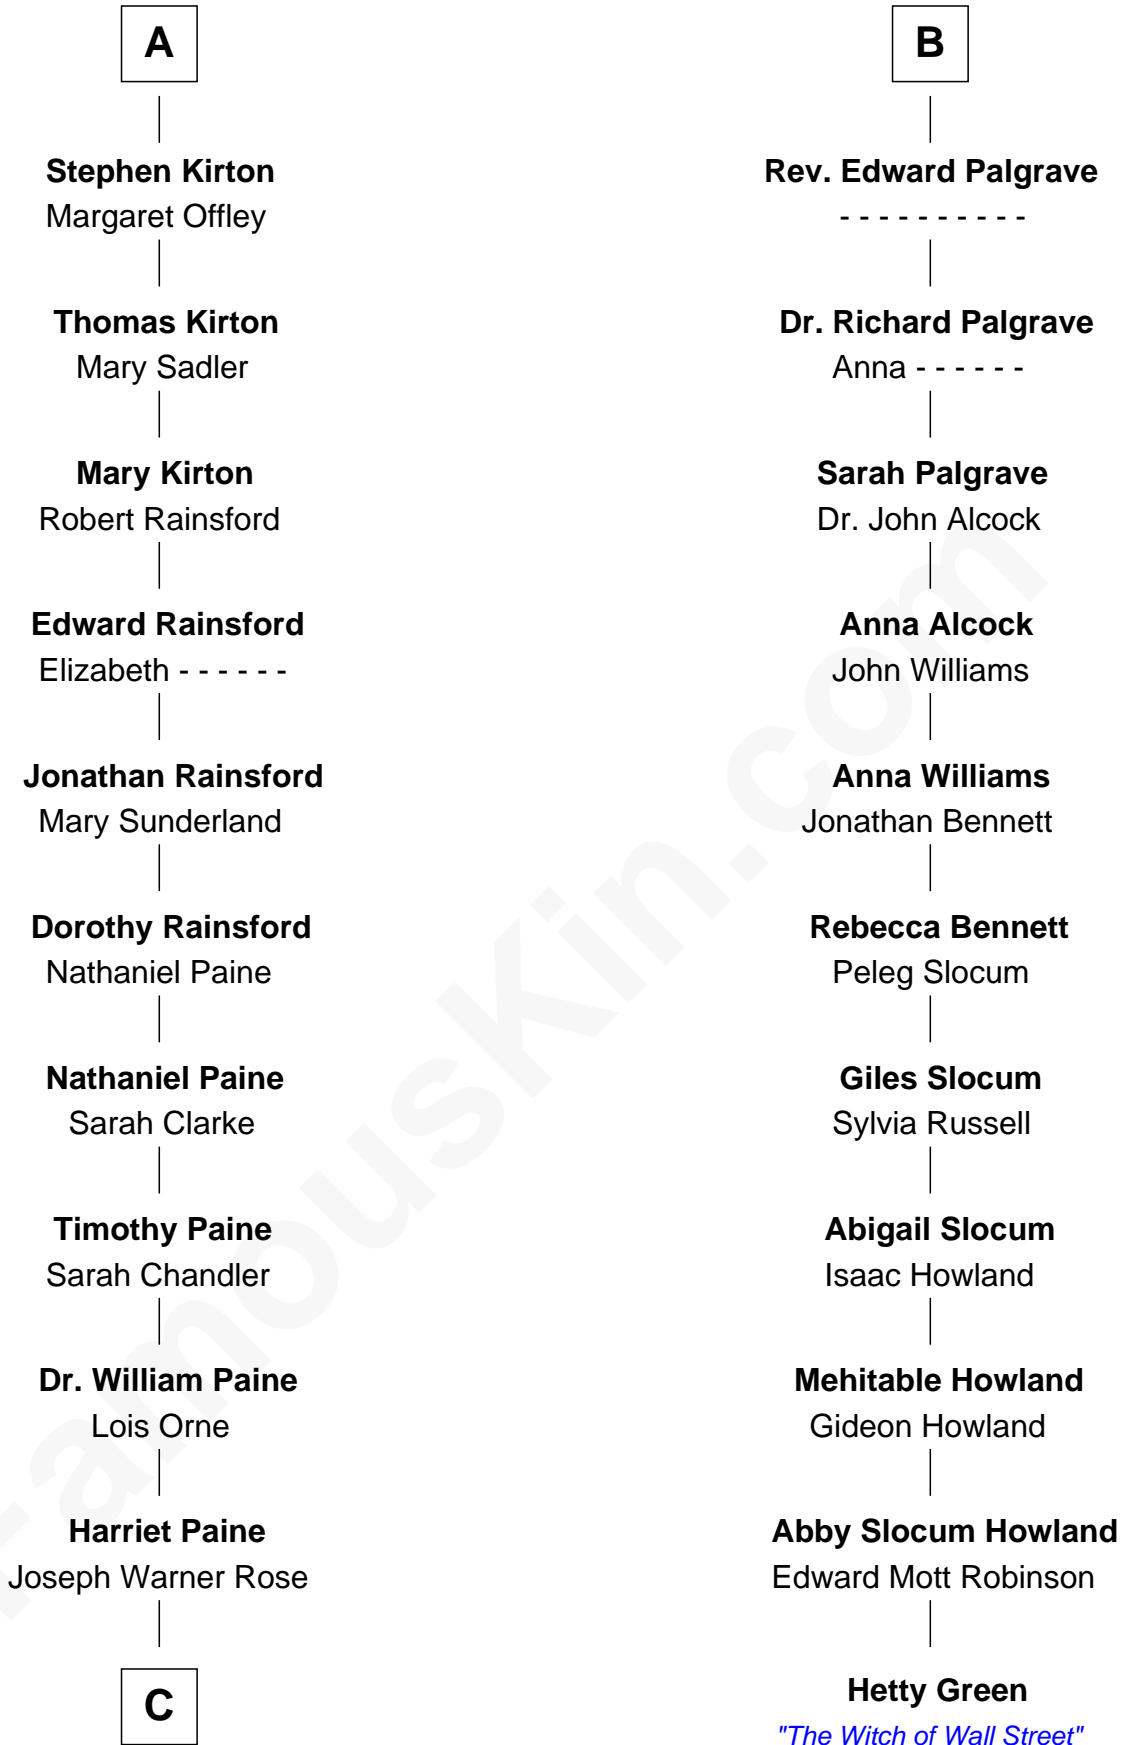

FamousKin.com

Relationship Chart of

Alice (Lee) Roosevelt

First Wife of President Theodore Roosevelt

17th cousin 2 times removed of

Hetty Green

"The Witch of Wall Street"

C

—
Harriet Paine Rose

John Clarke Lee

—
George Cabot Lee

Caroline Watts Haskell

—
Alice (Lee) Roosevelt

Wife of President Theodore Roosevelt

FamousKin.com