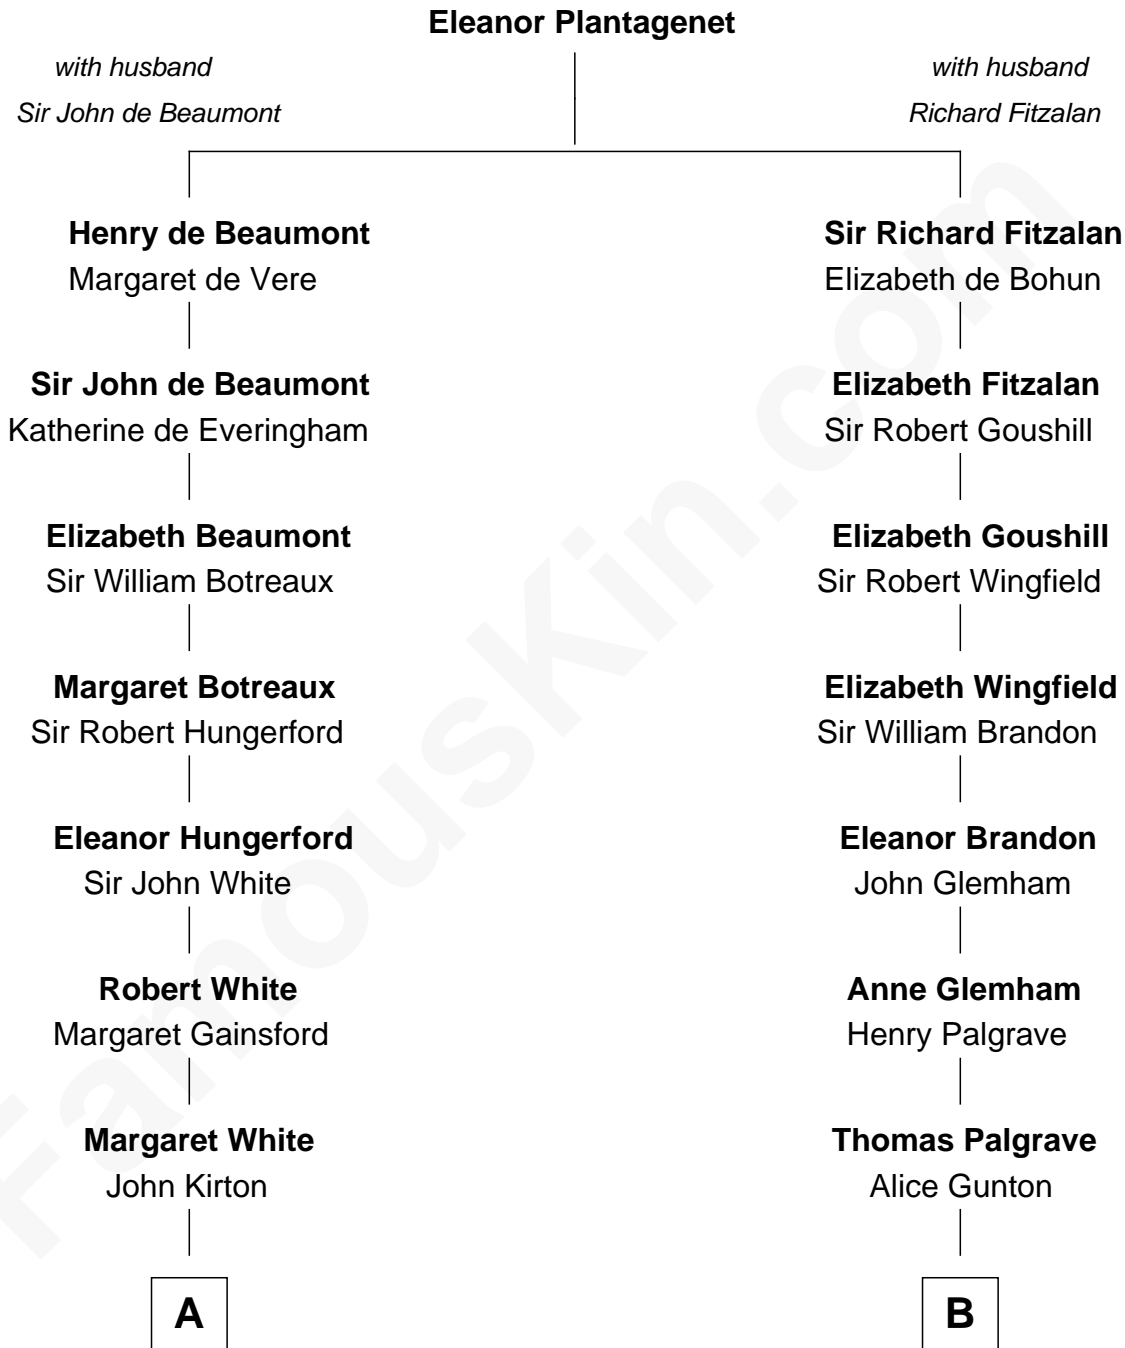

FamousKin.com

Relationship Chart of

Alice (Lee) Roosevelt

First Wife of President Theodore Roosevelt

17th cousin 2 times removed of

Hetty Green

"The Witch of Wall Street"

C

—
Harriet Paine Rose

John Clarke Lee

—
George Cabot Lee

Caroline Watts Haskell

—
Alice (Lee) Roosevelt

Wife of President Theodore Roosevelt

FamousKin.com