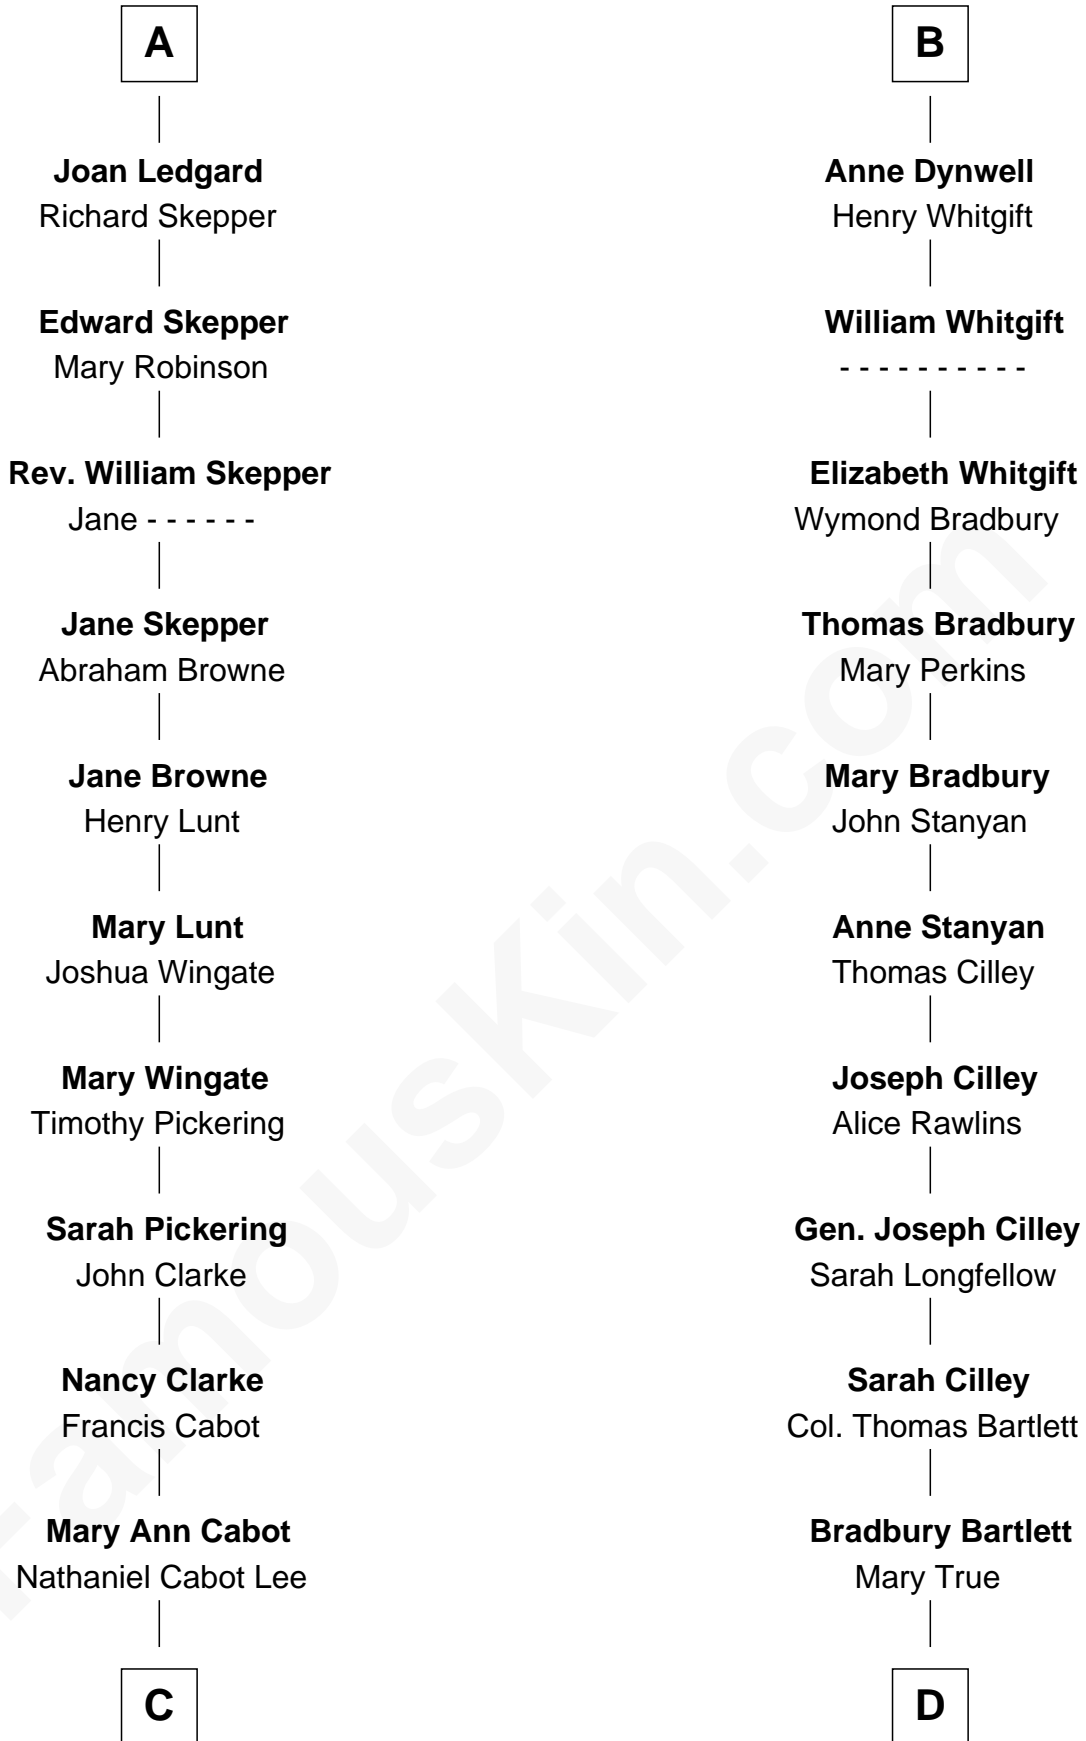

FamousKin.com

Relationship Chart of

Alice (Lee) Roosevelt

First Wife of President Theodore Roosevelt

19th cousin 1 time removed of

Alan Shepard

Mercury and Apollo Astronaut

Sir Thomas de Beauchamp

Margaret de Welles

Sir Thomas Dymoke

Jane Dymoke

John Fulnetby

Katherine Fulnetby

William Dynwell

B

C

John Clarke Lee
Harriet Paine Rose

George Cabot Lee
Caroline Watts Haskell

Alice (Lee) Roosevelt
Wife of President Theodore Roosevelt

D

Thomas Bradbury Bartlett
Victoria Elizabeth Williams Cilley

Annie Elizabeth Bartlett
Frederick Johnson Shepard