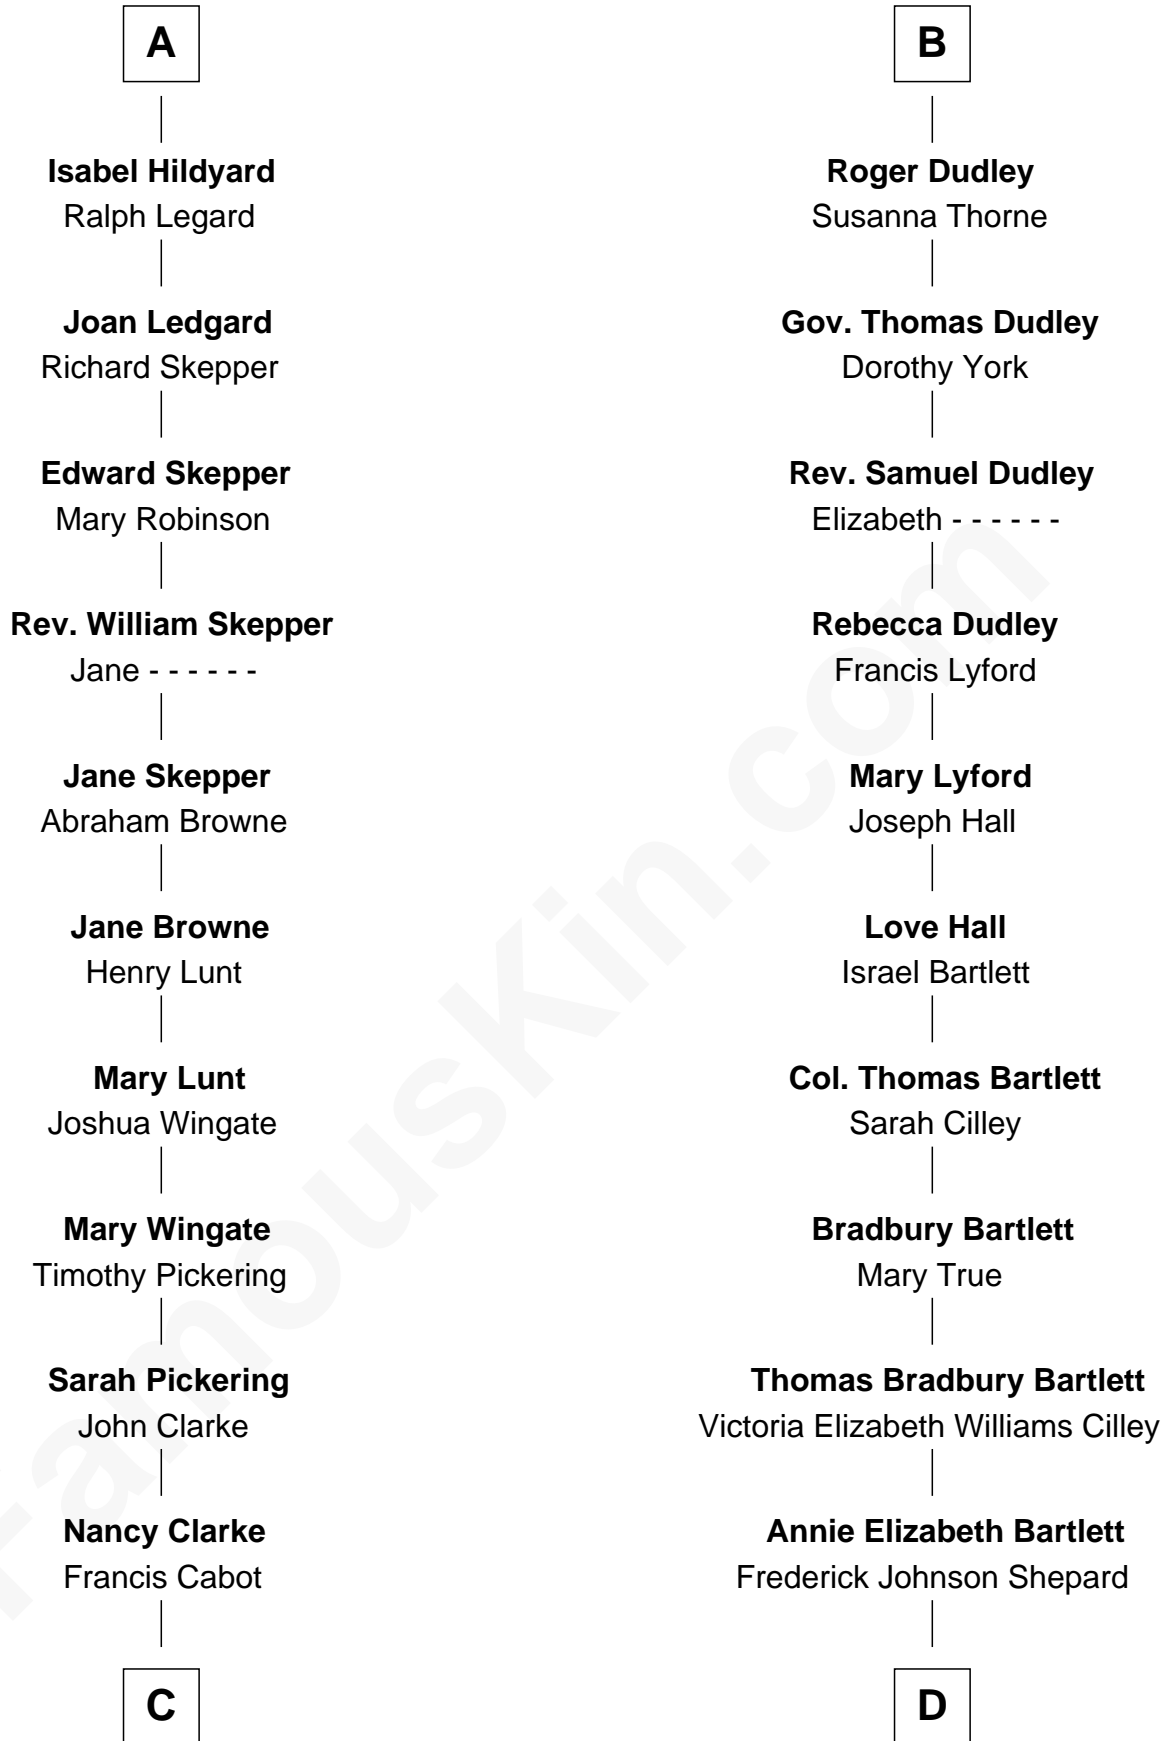

FamousKin.com

Relationship Chart of

Alice (Lee) Roosevelt

First Wife of President Theodore Roosevelt

18th cousin 2 times removed of

Alan Shepard

Mercury and Apollo Astronaut

Edward III, King of England

Philippa of Hainault

C

Mary Ann Cabot
Nathaniel Cabot Lee

John Clarke Lee
Harriet Paine Rose

George Cabot Lee
Caroline Watts Haskell

Alice (Lee) Roosevelt
Wife of President Theodore Roosevelt

D

Alan Bartlett Shepard
Pauline Renza Emerson

Alan Shepard
Mercury and Apollo Astronaut

FamousKin.com