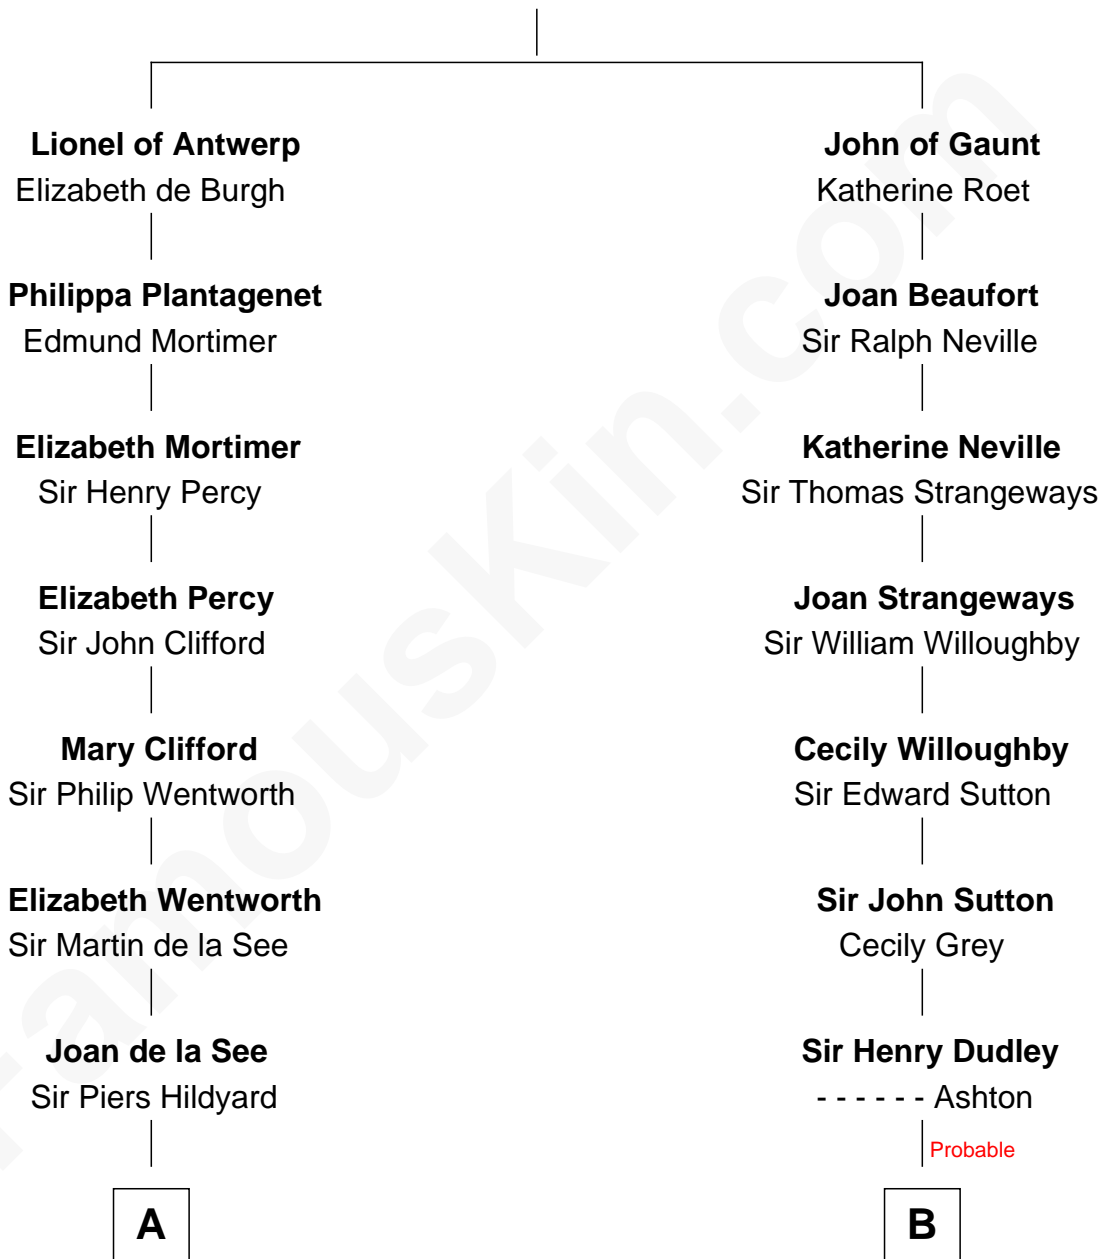

FamousKin.com

Relationship Chart of

Alice (Lee) Roosevelt

First Wife of President Theodore Roosevelt

18th cousin 2 times removed of

Alan Shepard

Mercury and Apollo Astronaut

Edward III, King of England

Philippa of Hainault

C

Mary Ann Cabot
Nathaniel Cabot Lee

John Clarke Lee
Harriet Paine Rose

George Cabot Lee
Caroline Watts Haskell

Alice (Lee) Roosevelt
Wife of President Theodore Roosevelt

D

Alan Bartlett Shepard
Pauline Renza Emerson

Alan Shepard
Mercury and Apollo Astronaut

FamousKin.com