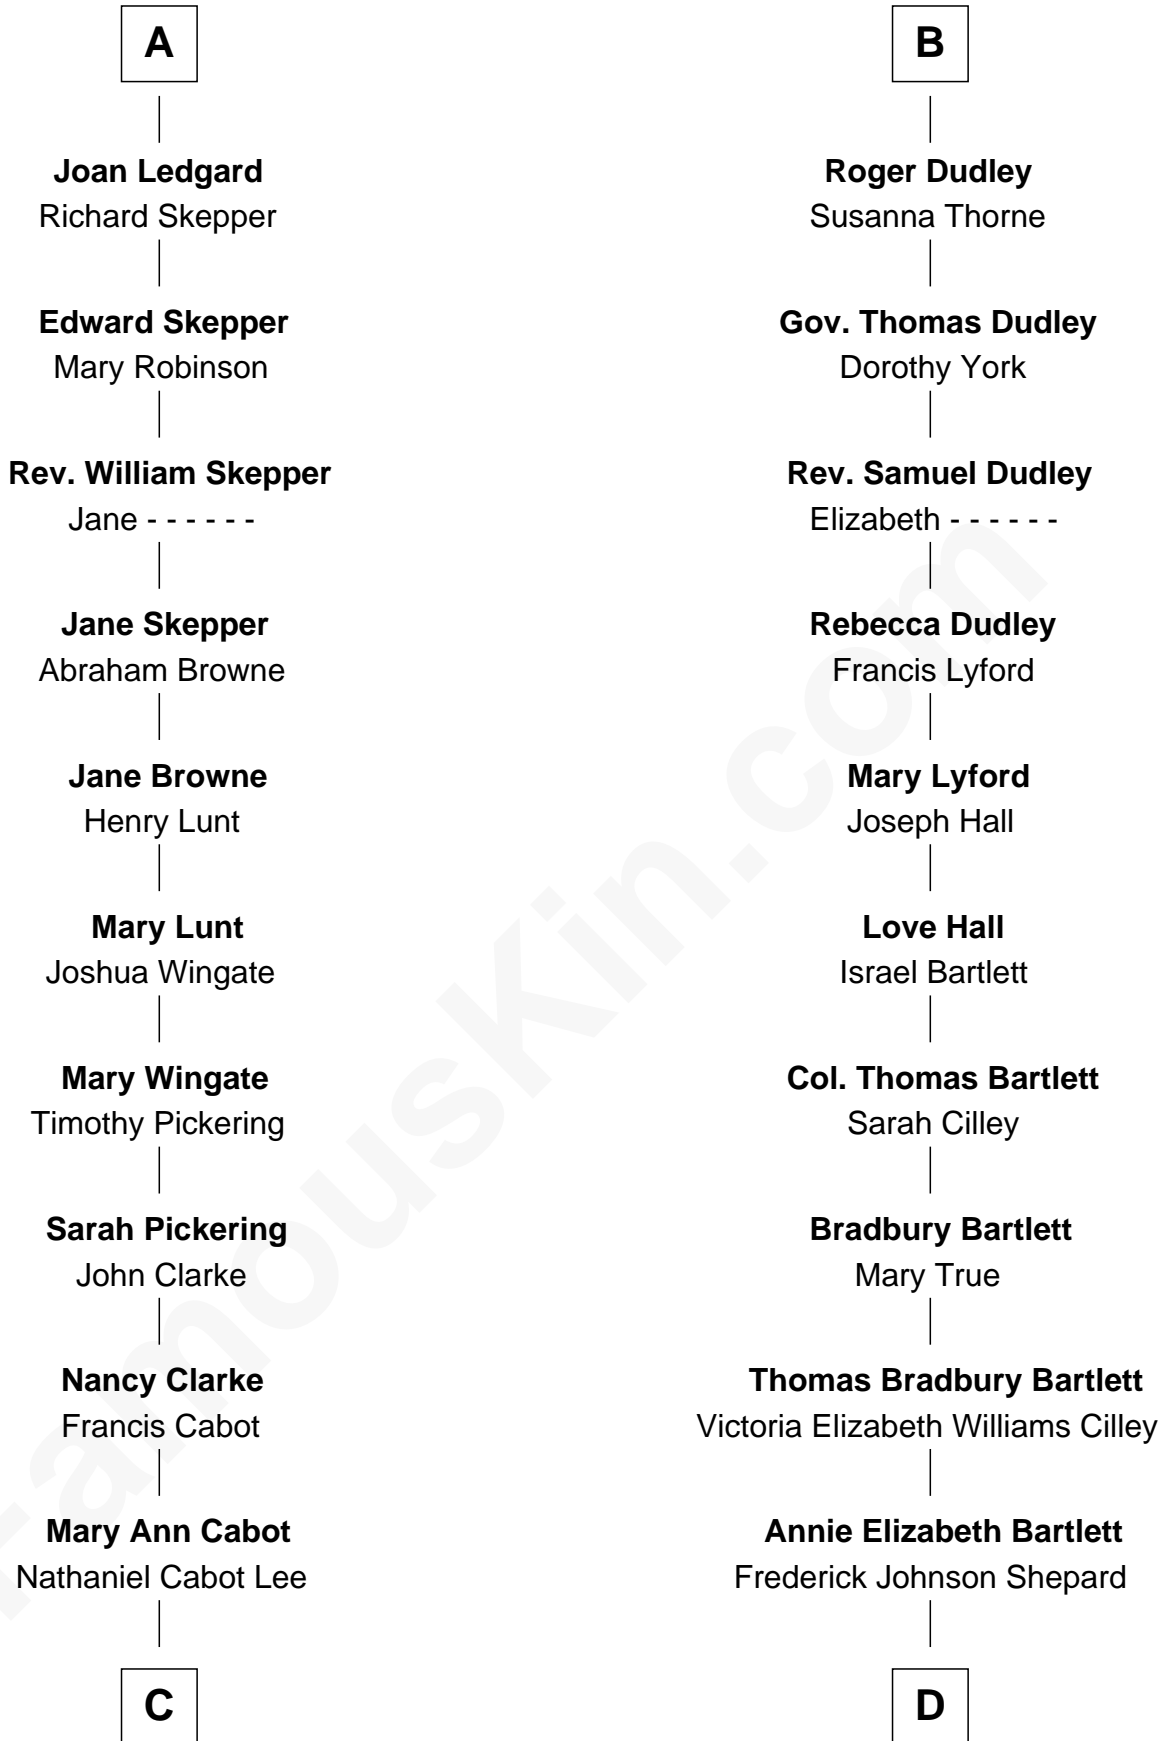

FamousKin.com

Relationship Chart of

Alice (Lee) Roosevelt

First Wife of President Theodore Roosevelt

18th cousin 1 time removed of

Alan Shepard

Mercury and Apollo Astronaut

Sir Ralph de Neville

Cecily Willoughby

Sir Edward Sutton

Sir John Sutton

Cecily Grey

Sir Henry Dudley

----- Ashton

Probable

B

C

John Clarke Lee
Harriet Paine Rose

George Cabot Lee
Caroline Watts Haskell

Alice (Lee) Roosevelt
Wife of President Theodore Roosevelt

D

Alan Bartlett Shepard
Pauline Renza Emerson

Alan Shepard
Mercury and Apollo Astronaut