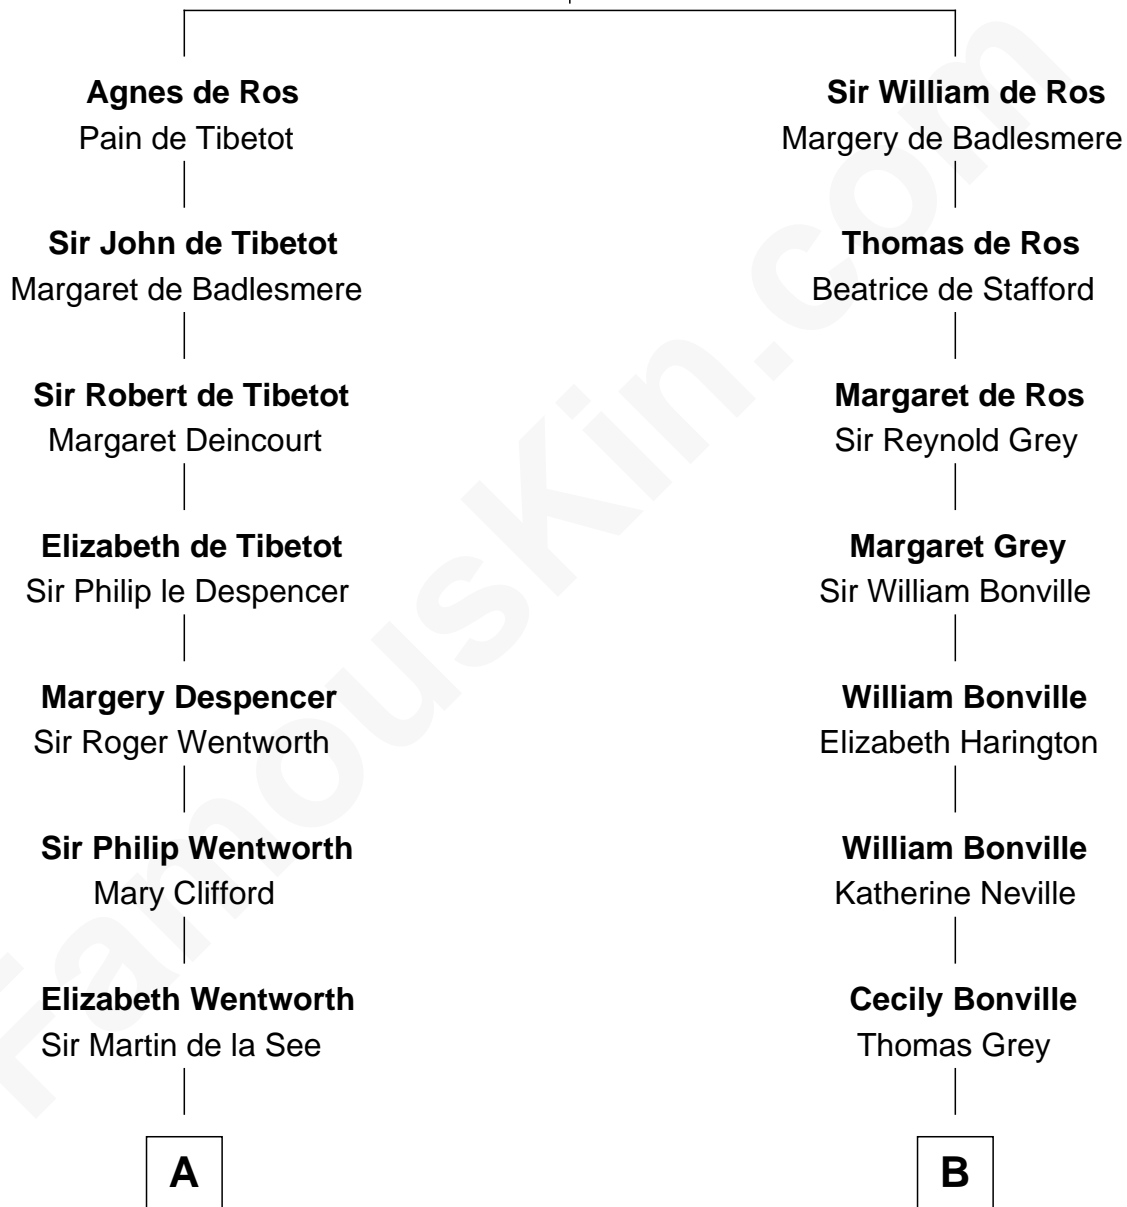

FamousKin.com

Relationship Chart of

Alice (Lee) Roosevelt

First Wife of President Theodore Roosevelt

20th cousin 1 time removed of

Alan Shepard

Mercury and Apollo Astronaut

William de Ros
Maude de Vaux

C

Nancy Clarke
Francis Cabot

Mary Ann Cabot
Nathaniel Cabot Lee

John Clarke Lee
Harriet Paine Rose

George Cabot Lee
Caroline Watts Haskell

Alice (Lee) Roosevelt
Wife of President Theodore Roosevelt

D

Thomas Bradbury Bartlett
Victoria Elizabeth Williams Cilley

Annie Elizabeth Bartlett
Frederick Johnson Shepard

Alan Bartlett Shepard
Pauline Renza Emerson

Alan Shepard
Mercury and Apollo Astronaut

FamousKin.com