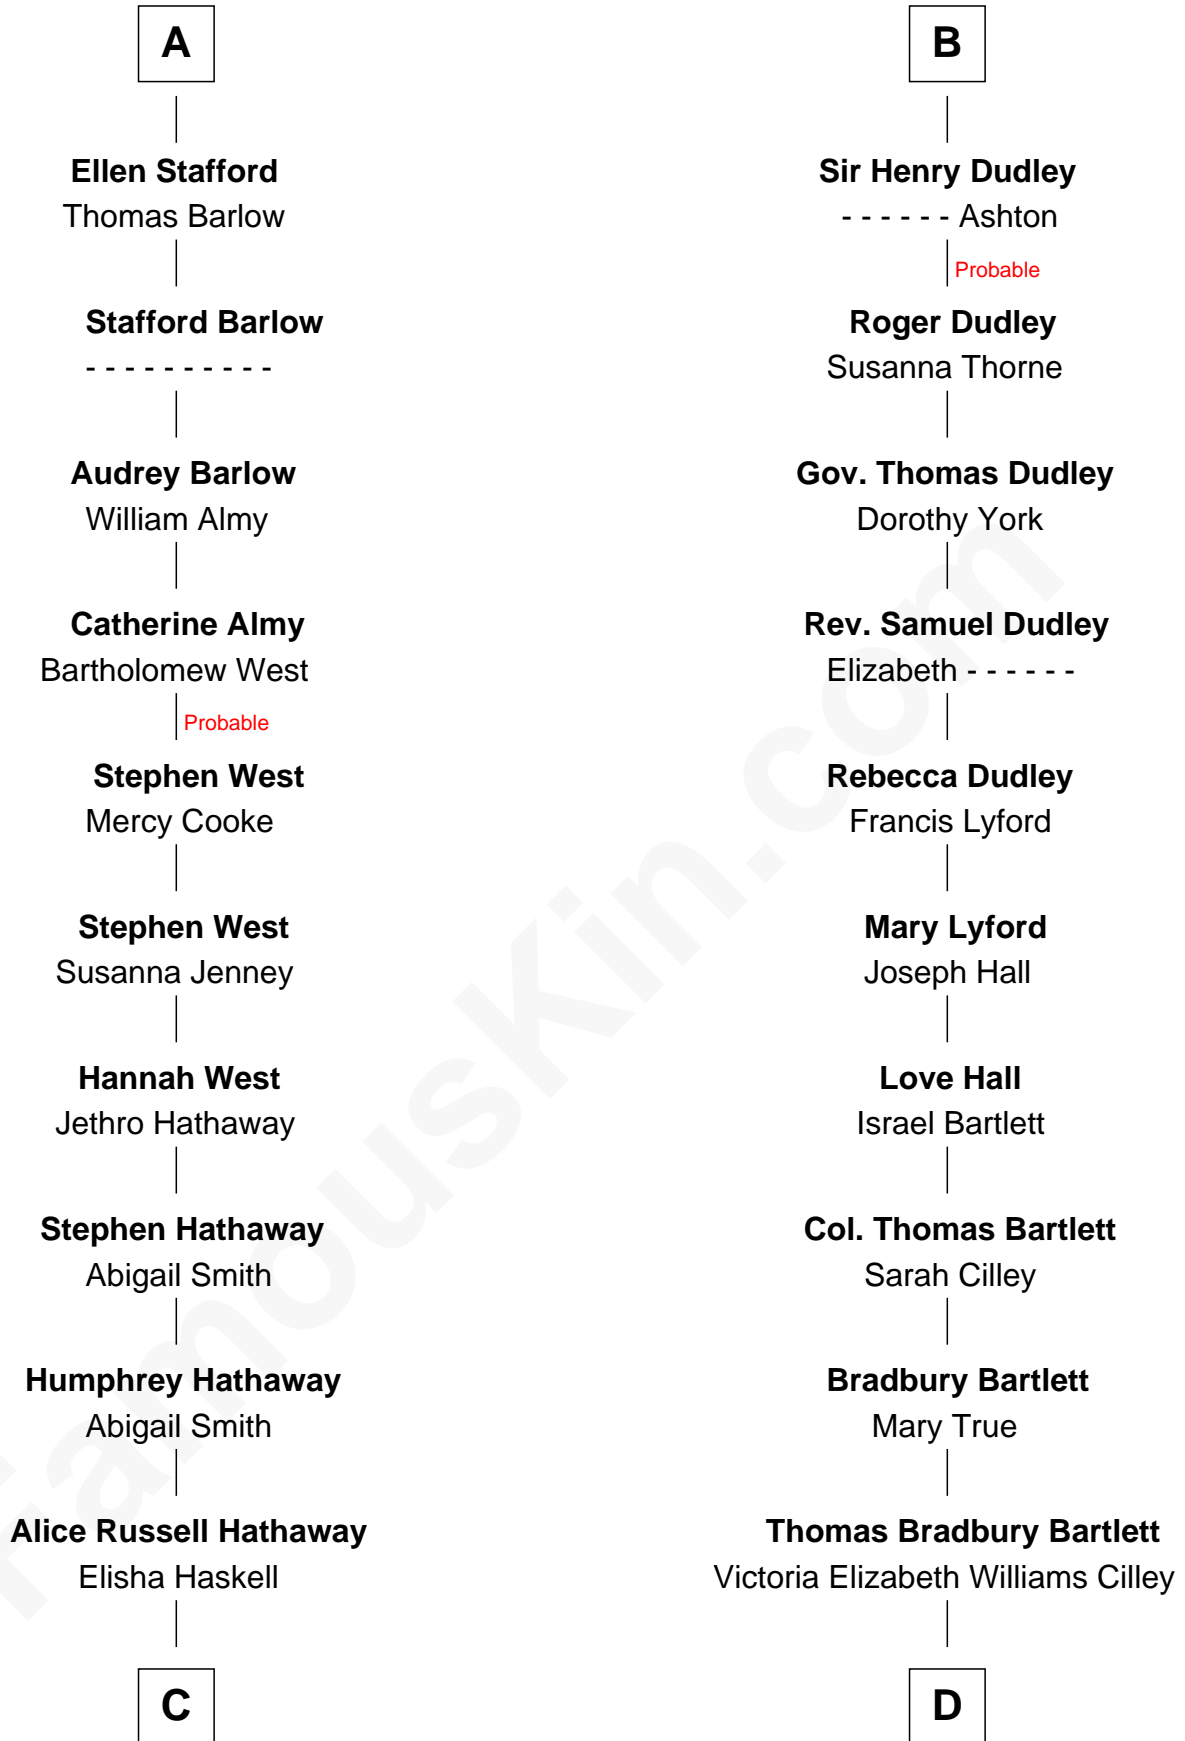

FamousKin.com

Relationship Chart of

Alice (Lee) Roosevelt

First Wife of President Theodore Roosevelt

18th cousin 1 time removed of

Alan Shepard

Mercury and Apollo Astronaut

C

Caroline Watts Haskell

George Cabot Lee

Alice (Lee) Roosevelt

Wife of President Theodore Roosevelt

D

Annie Elizabeth Bartlett

Frederick Johnson Shepard

Alan Bartlett Shepard

Pauline Renza Emerson

Alan Shepard

Mercury and Apollo Astronaut

FamousKin.com