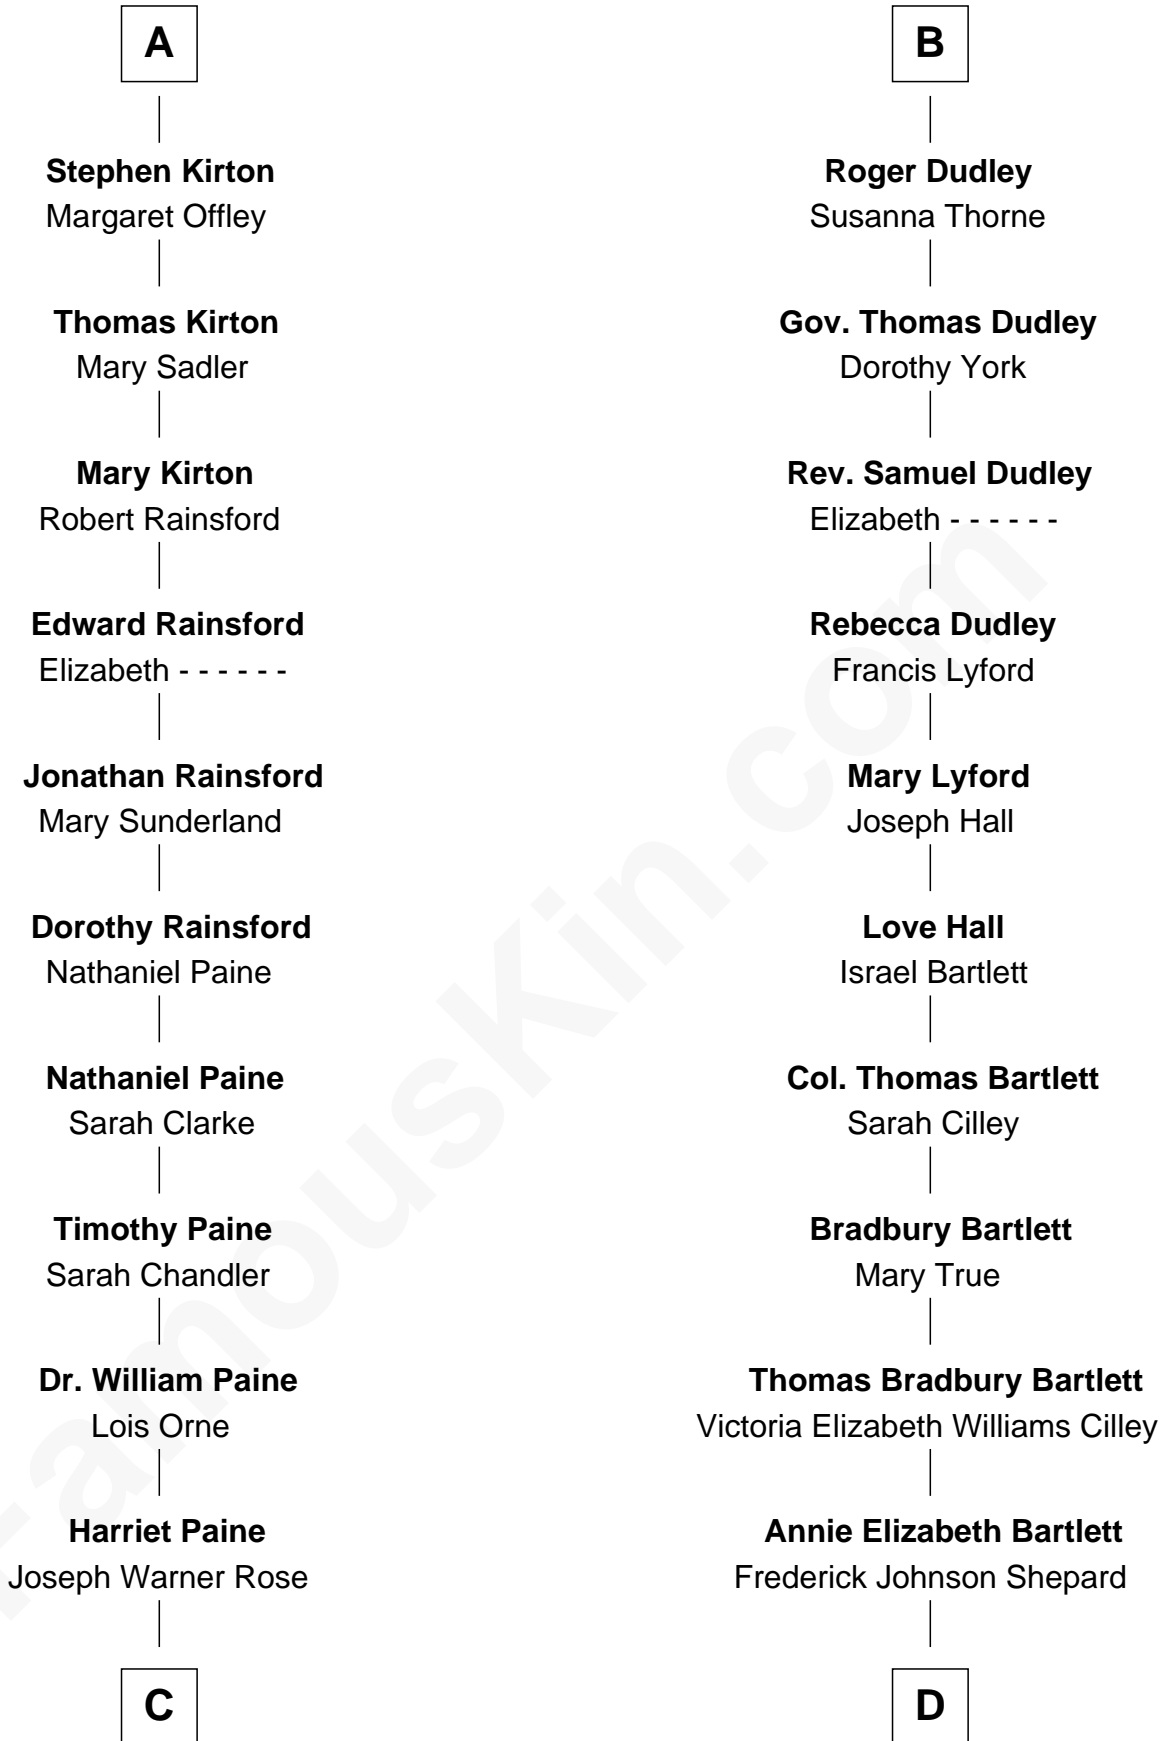

FamousKin.com

Relationship Chart of

Alice (Lee) Roosevelt

First Wife of President Theodore Roosevelt

18th cousin 1 time removed of

Alan Shepard

Mercury and Apollo Astronaut

C

Harriet Paine Rose

John Clarke Lee

George Cabot Lee

Caroline Watts Haskell

Alice (Lee) Roosevelt

Wife of President Theodore Roosevelt

D

Alan Bartlett Shepard