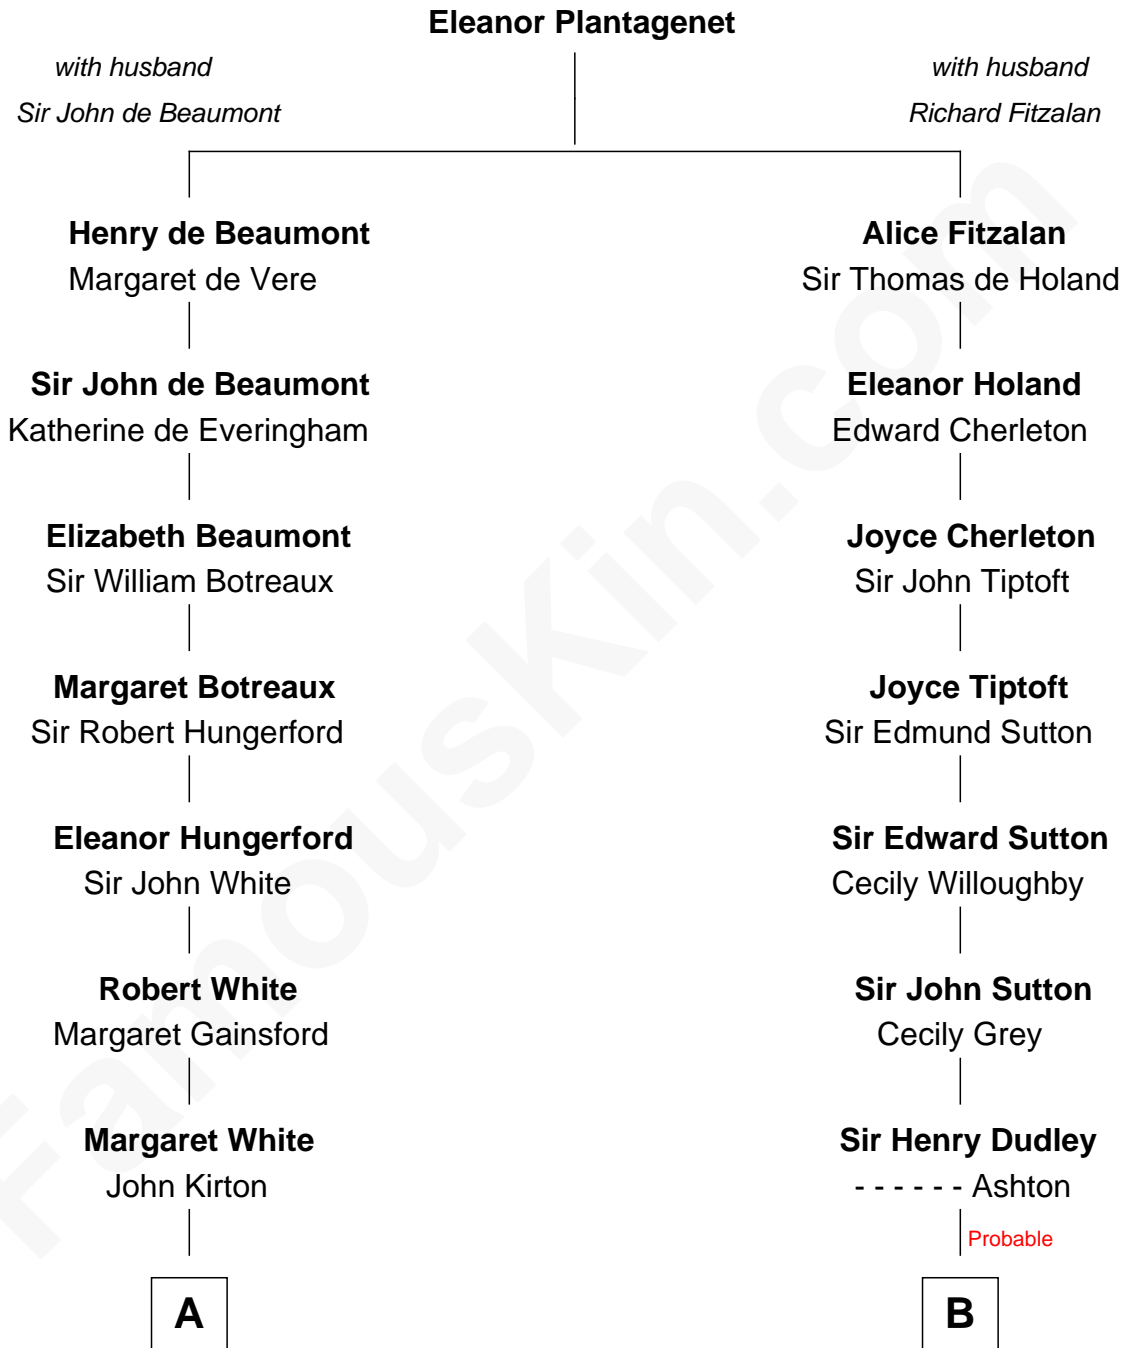

FamousKin.com

Relationship Chart of

Alice (Lee) Roosevelt

First Wife of President Theodore Roosevelt

18th cousin 1 time removed of

Alan Shepard

Mercury and Apollo Astronaut

C

Harriet Paine Rose

John Clarke Lee

George Cabot Lee

Caroline Watts Haskell

Alice (Lee) Roosevelt

Wife of President Theodore Roosevelt

D

Alan Bartlett Shepard