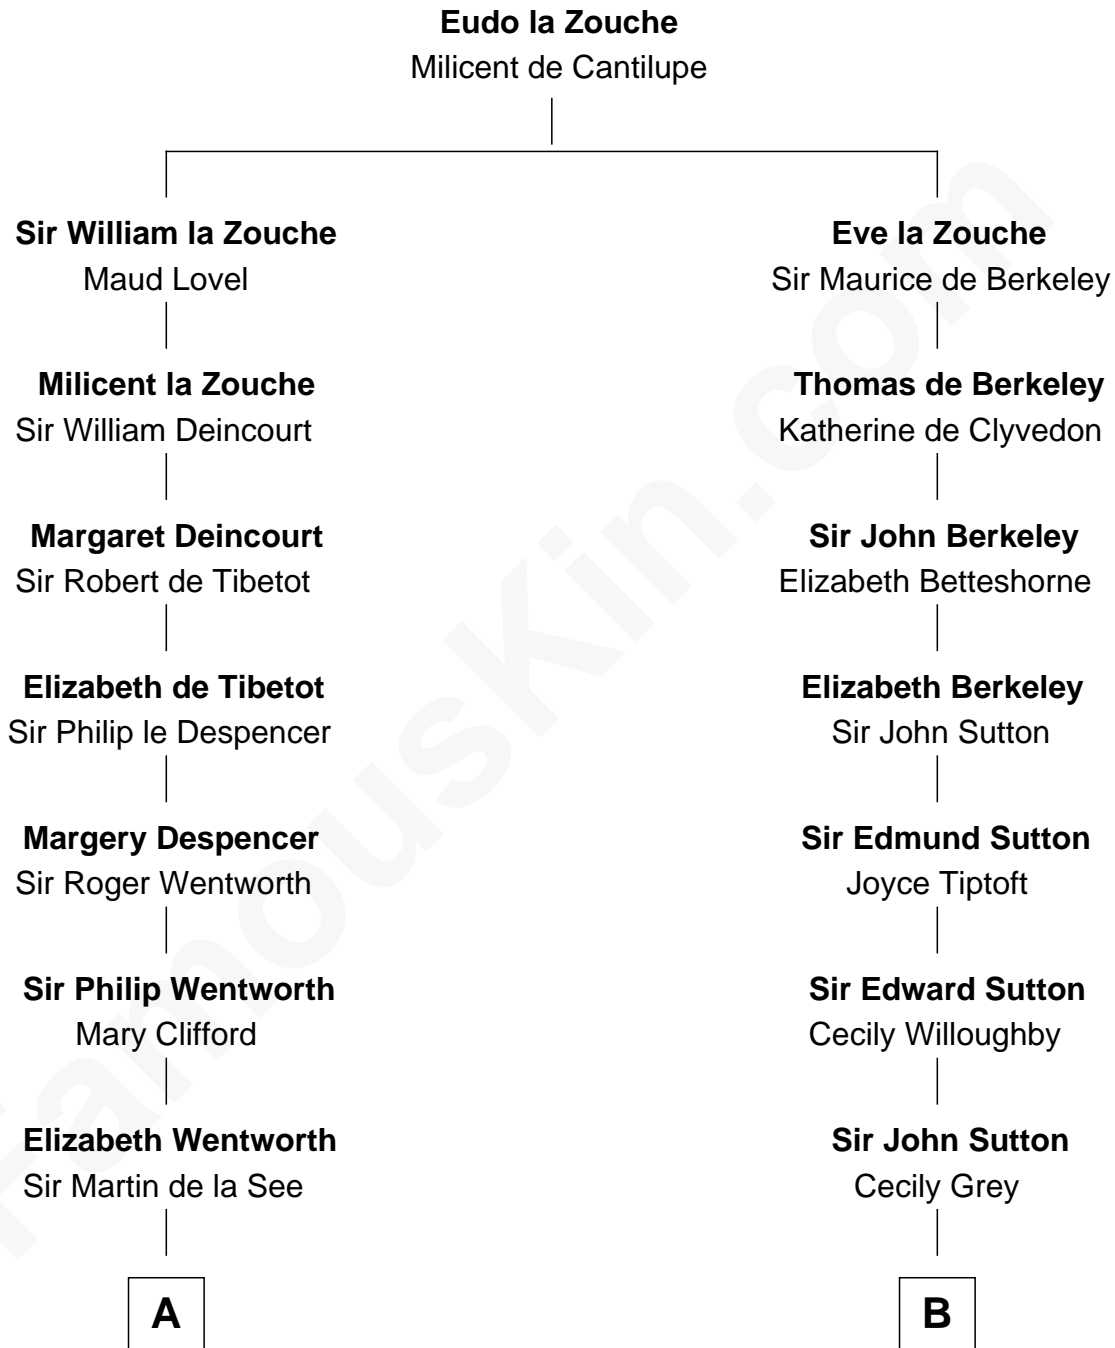

FamousKin.com

Relationship Chart of

Alice (Lee) Roosevelt

First Wife of President Theodore Roosevelt

19th cousin 2 times removed of

Alan Shepard

Mercury and Apollo Astronaut

C

Nancy Clarke
Francis Cabot

Mary Ann Cabot
Nathaniel Cabot Lee

John Clarke Lee
Harriet Paine Rose

George Cabot Lee
Caroline Watts Haskell

Alice (Lee) Roosevelt
Wife of President Theodore Roosevelt

D

Annie Elizabeth Bartlett
Frederick Johnson Shepard