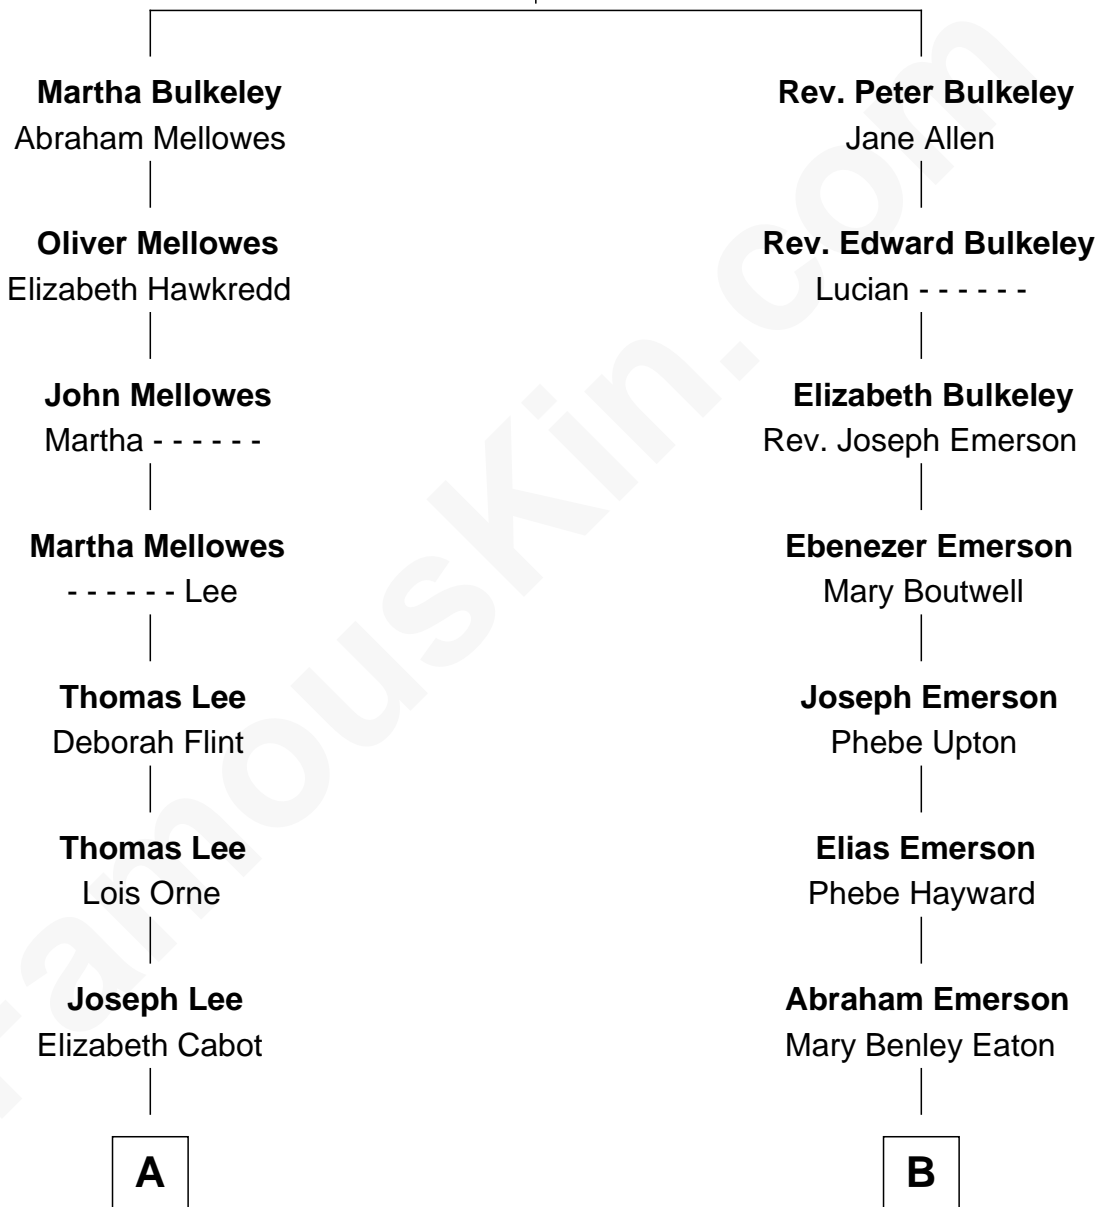

## Relationship Chart of

### Alice (Lee) Roosevelt

*First Wife of President Theodore Roosevelt*

10th cousin of

### Alan Shepard

*Mercury and Apollo Astronaut*

**Rev. Edward Bulkeley**

Olive Irby

**A**

**Nathaniel Cabot Lee**

Mary Ann Cabot

**John Clarke Lee**